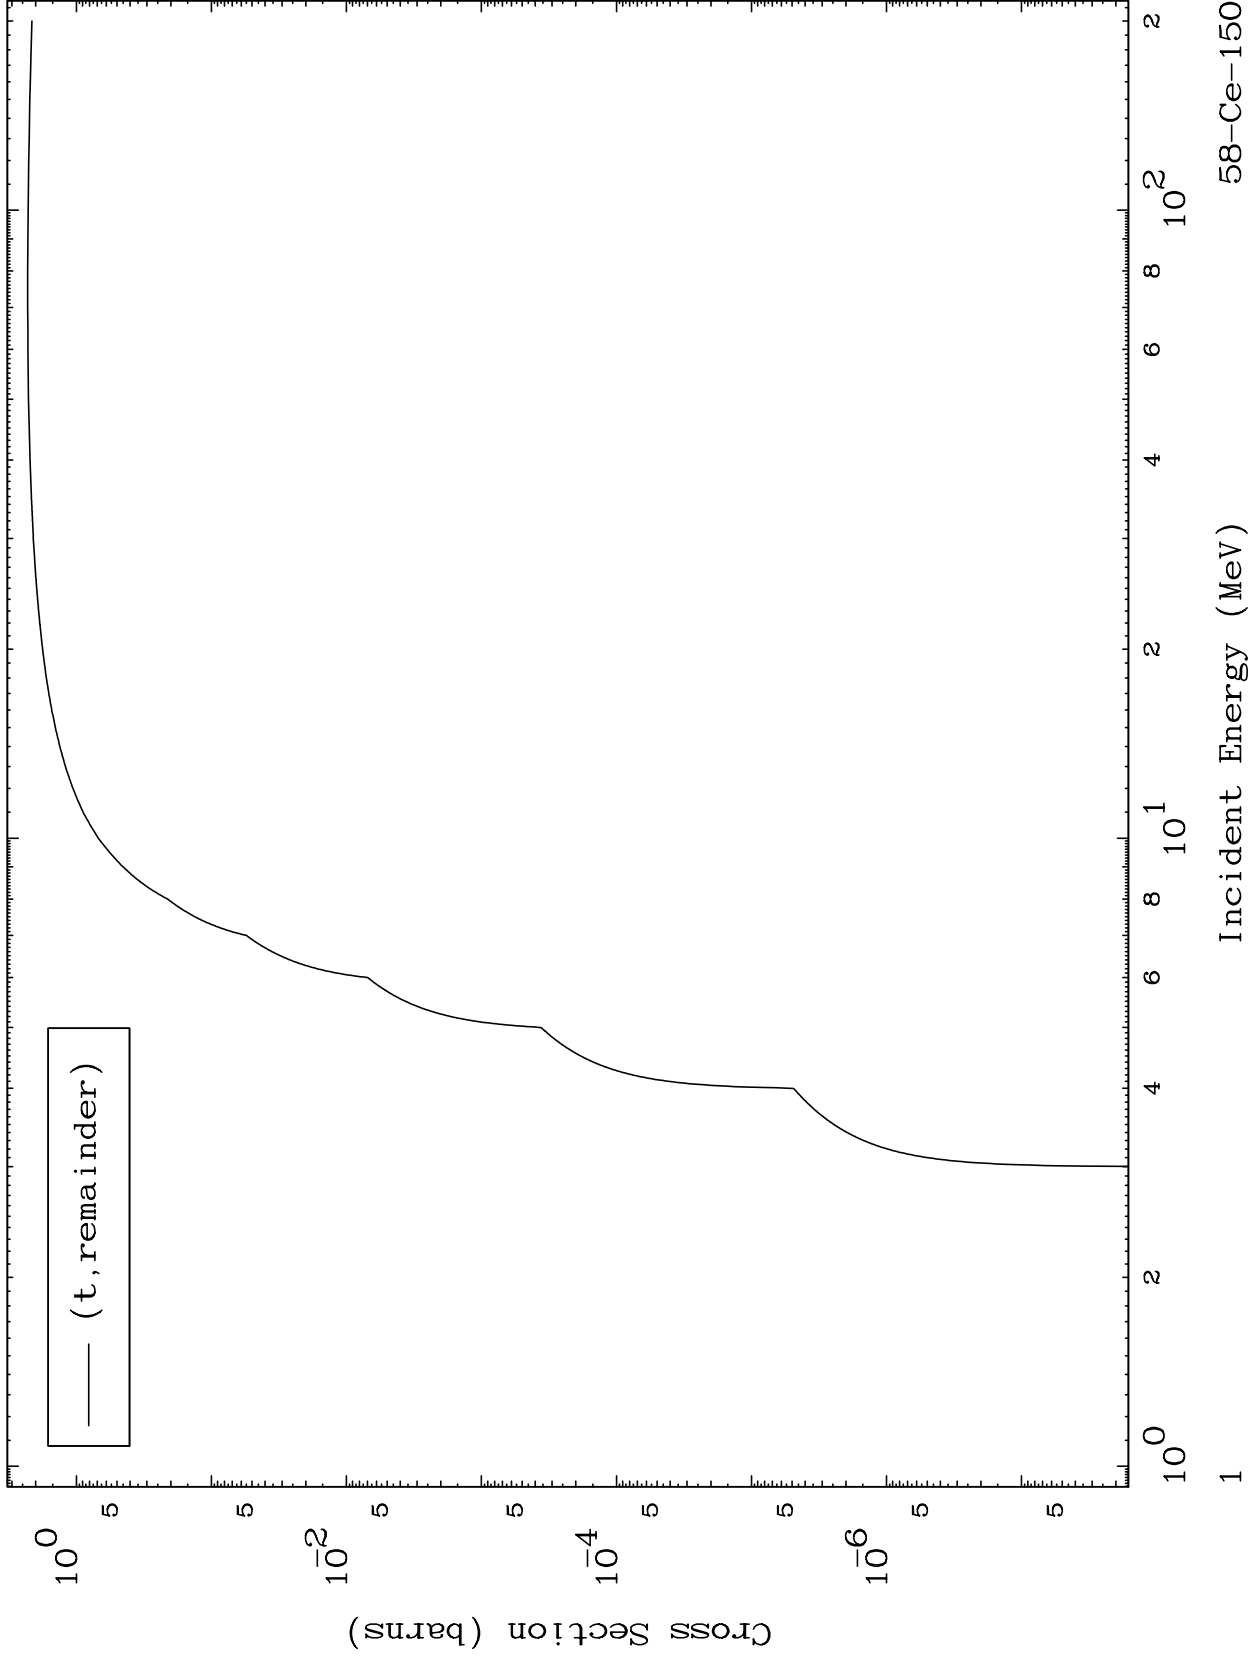

Press Mouse Button to Start

MAT 5867

Triton Major  
0 Kelvin Cross Sections

58-Ce-150

58-Ce-150