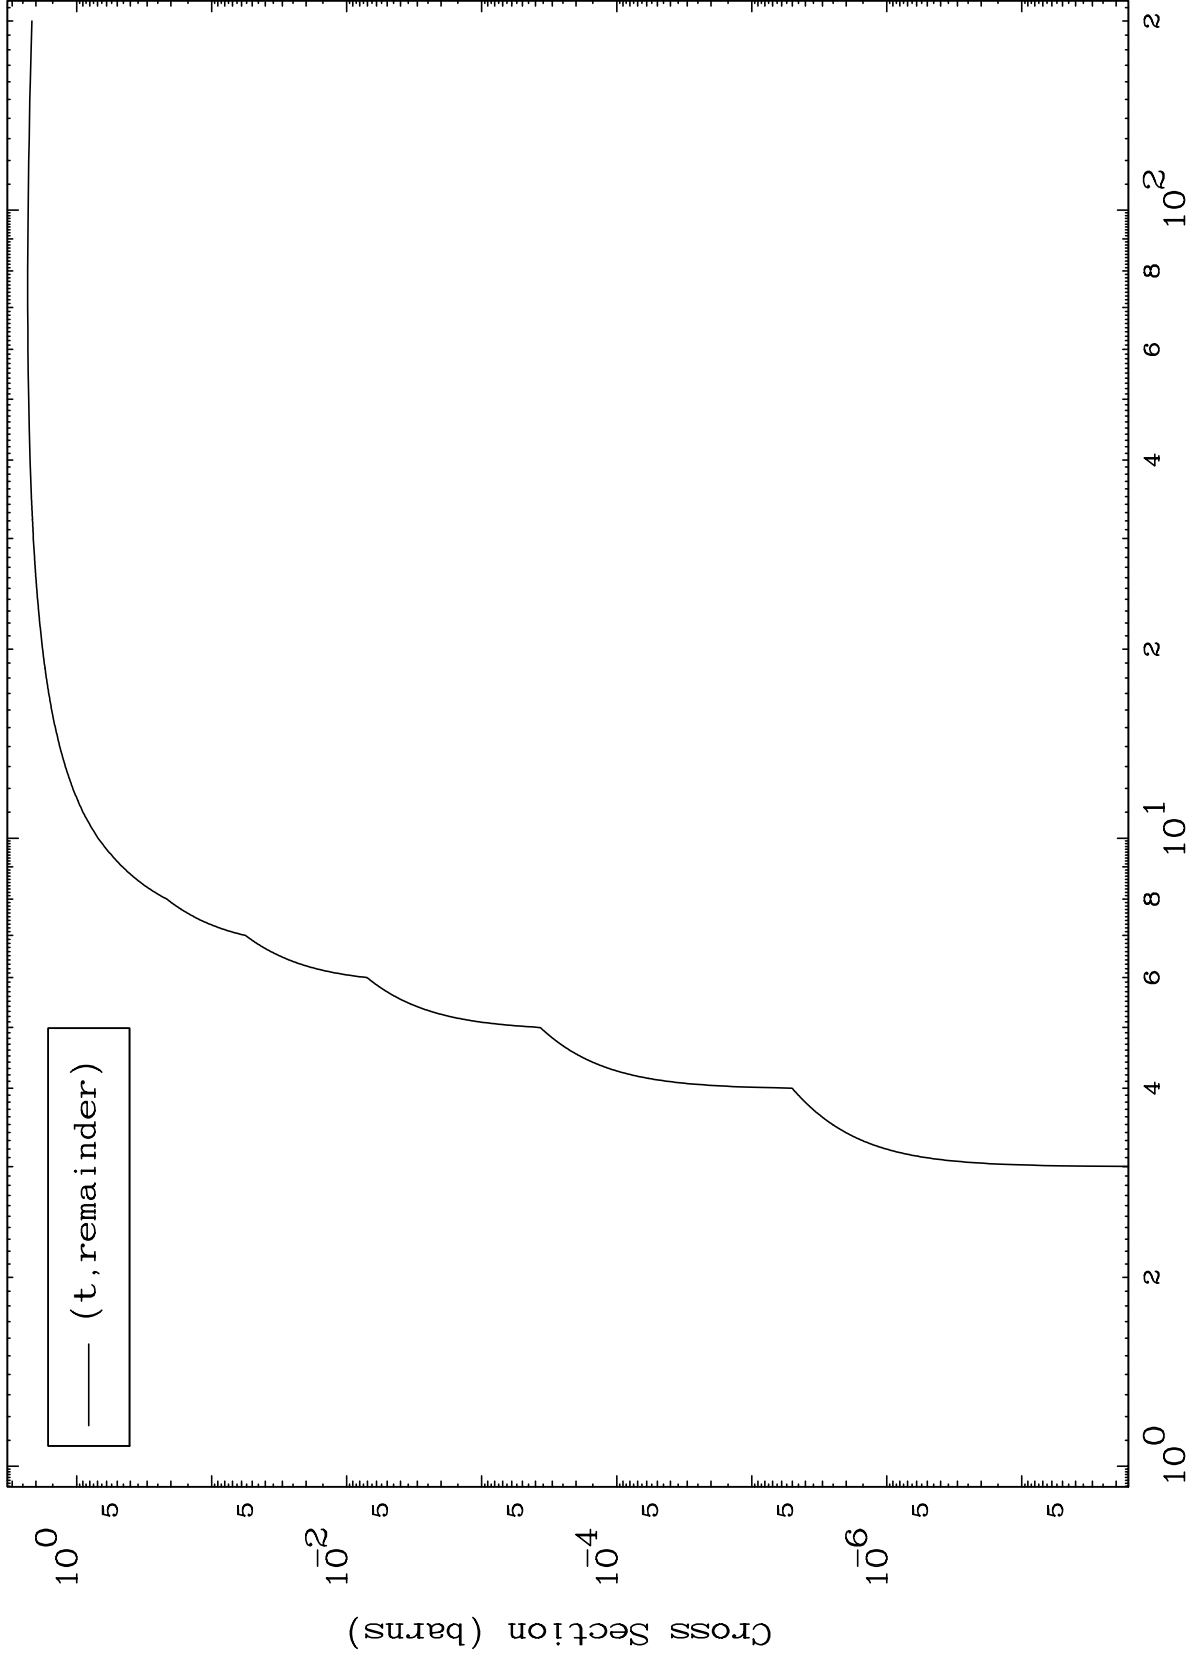

Press Mouse Button to Start

MAT 5870

Triton Major

58-Ce-151

0 Kelvin Cross Sections

Incident Energy (MeV)

58-Ce-151