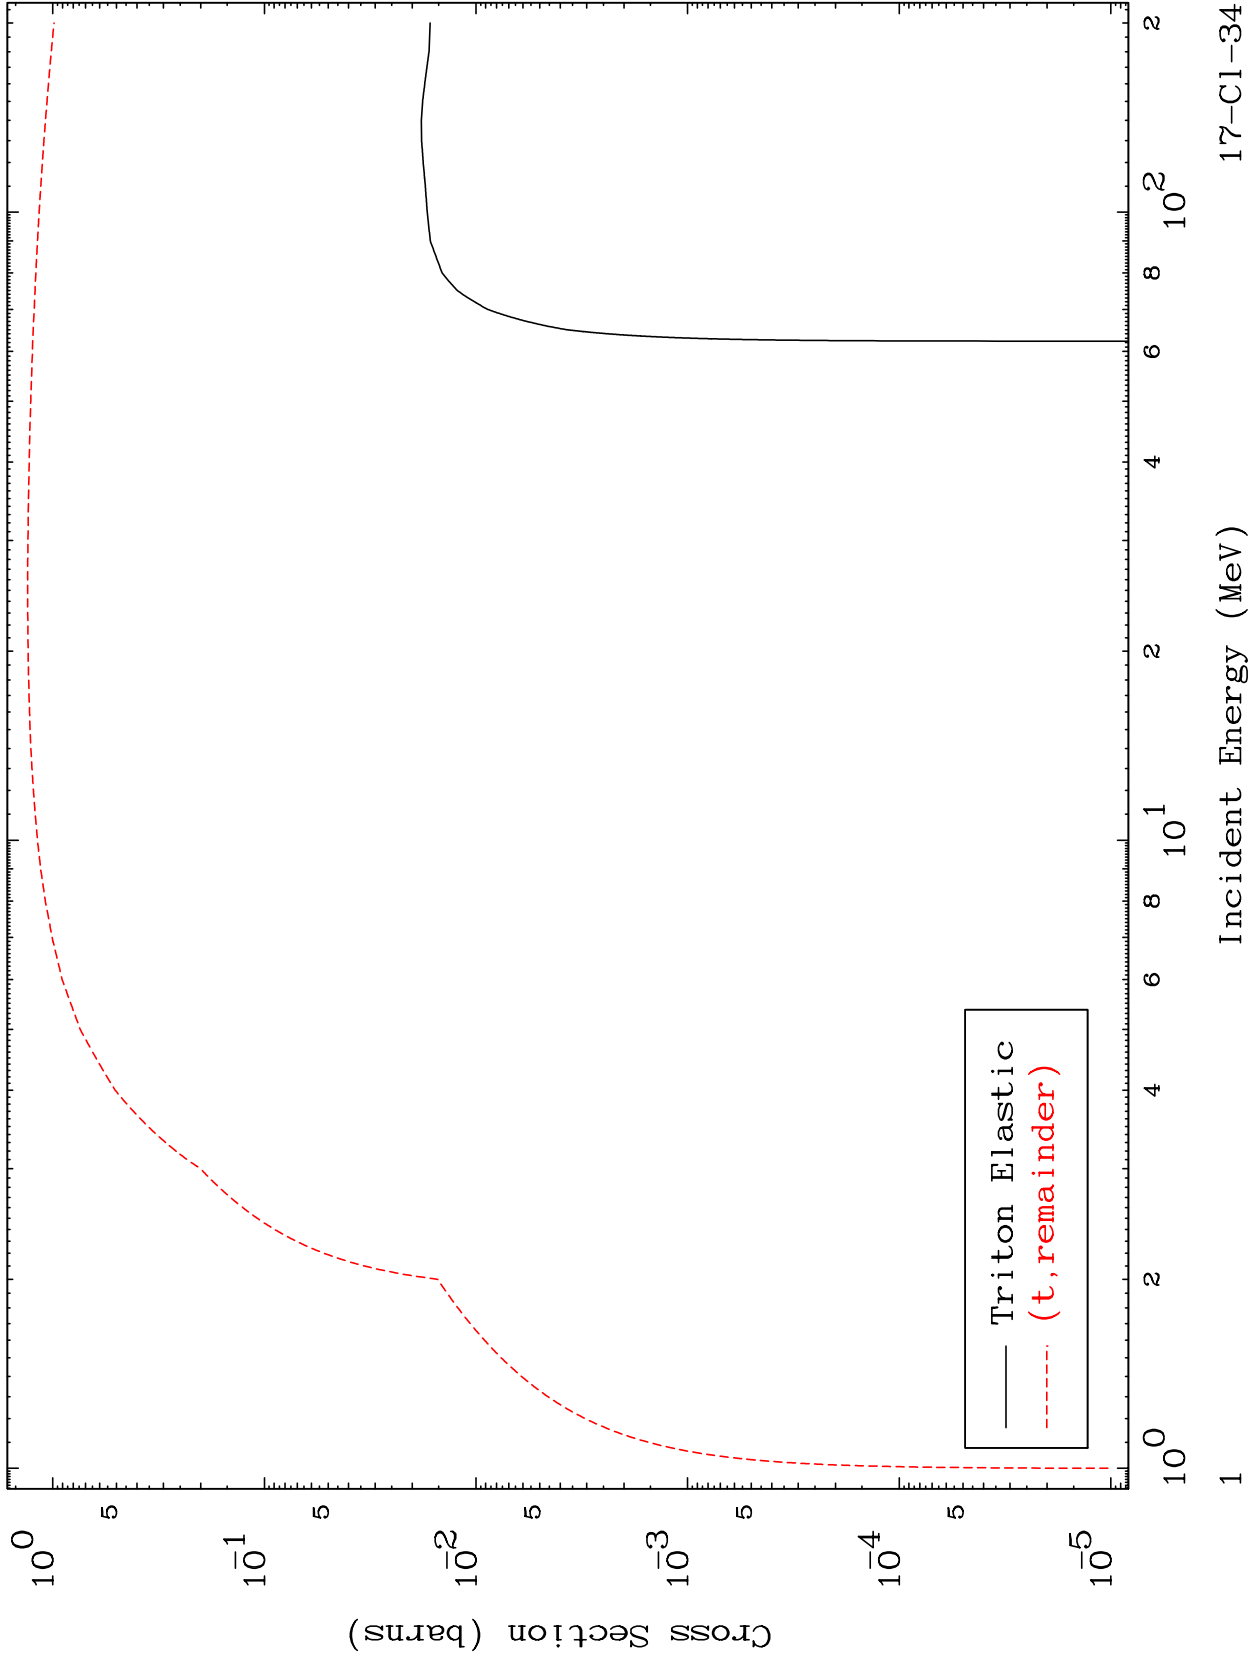

Press Mouse Button to Start

MAT 1722

Triton Major
0 Kelvin Cross Sections

17-Cl-34

17-Cl-34

Incident Energy (MeV)