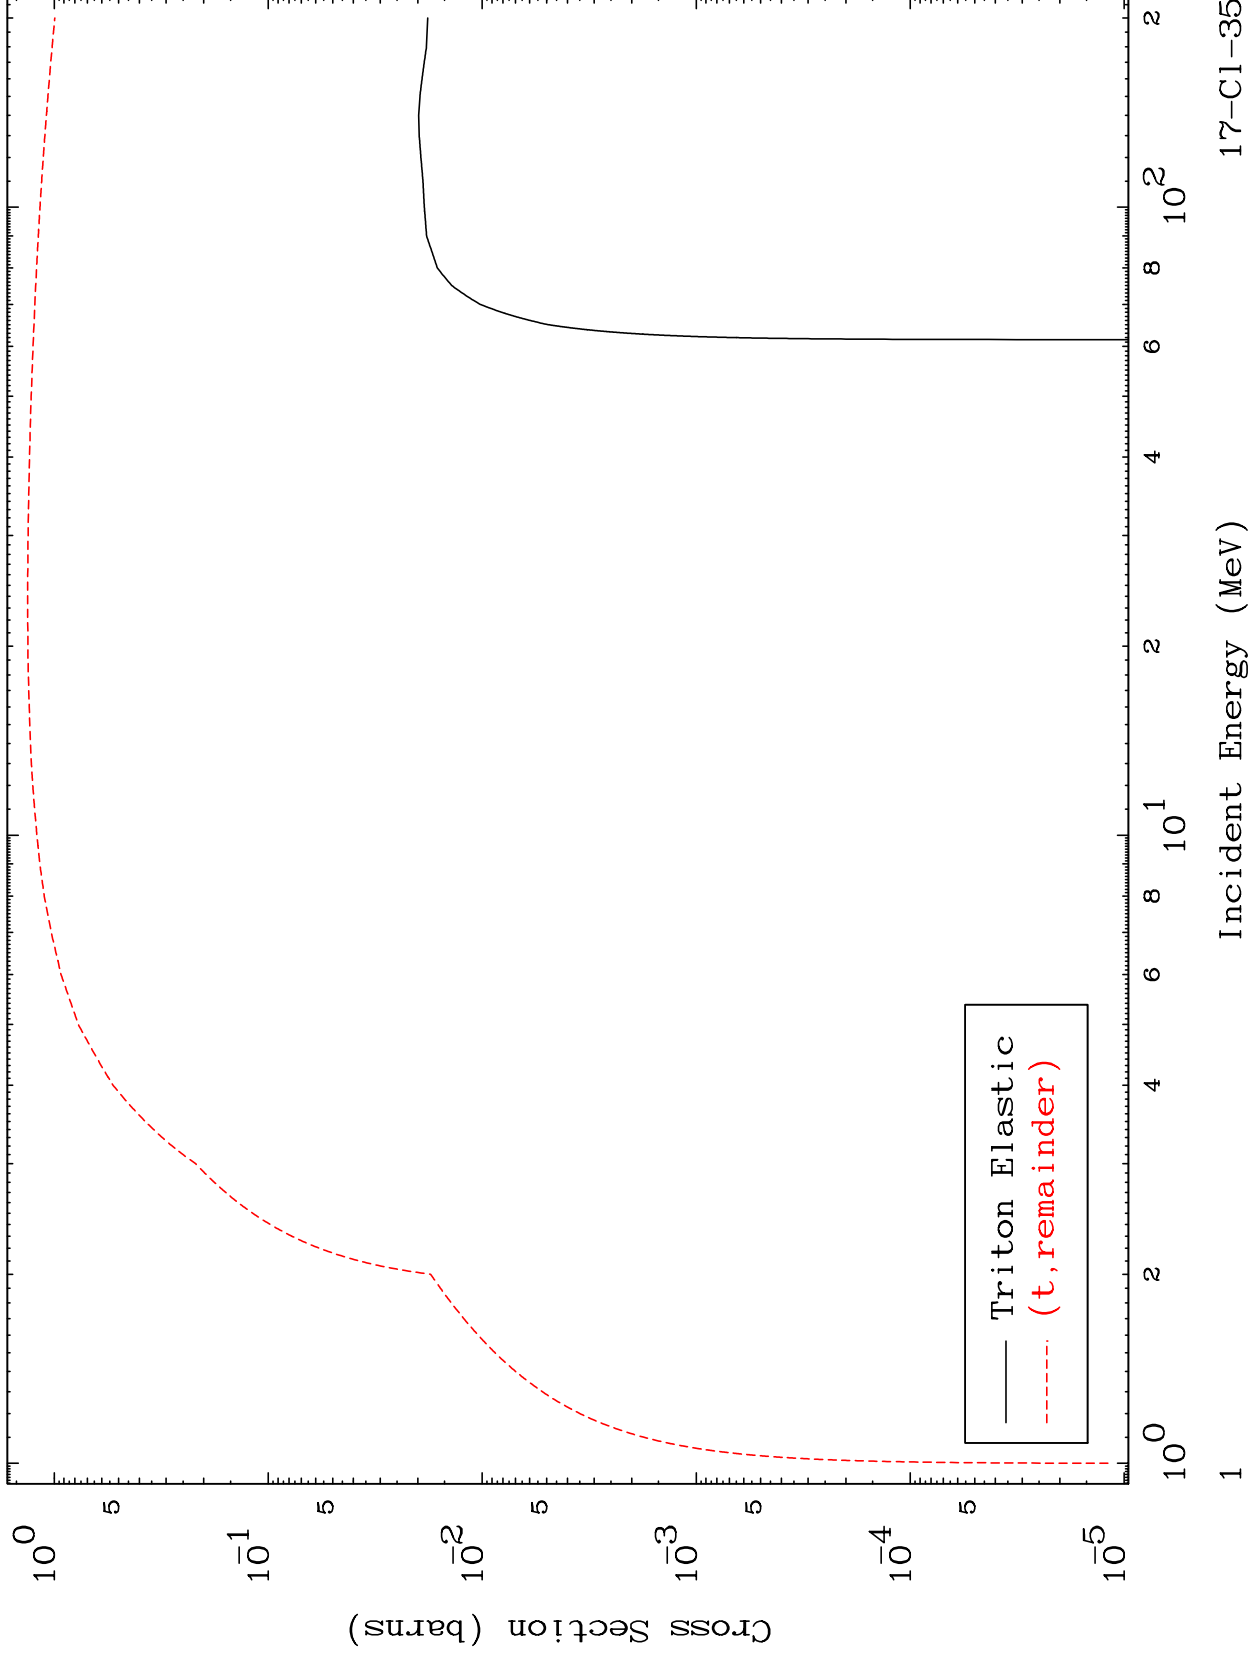

Press Mouse Button to Start

MAT 1725

Triton Major
0 Kelvin Cross Sections

17-Cl-35

17-Cl-35