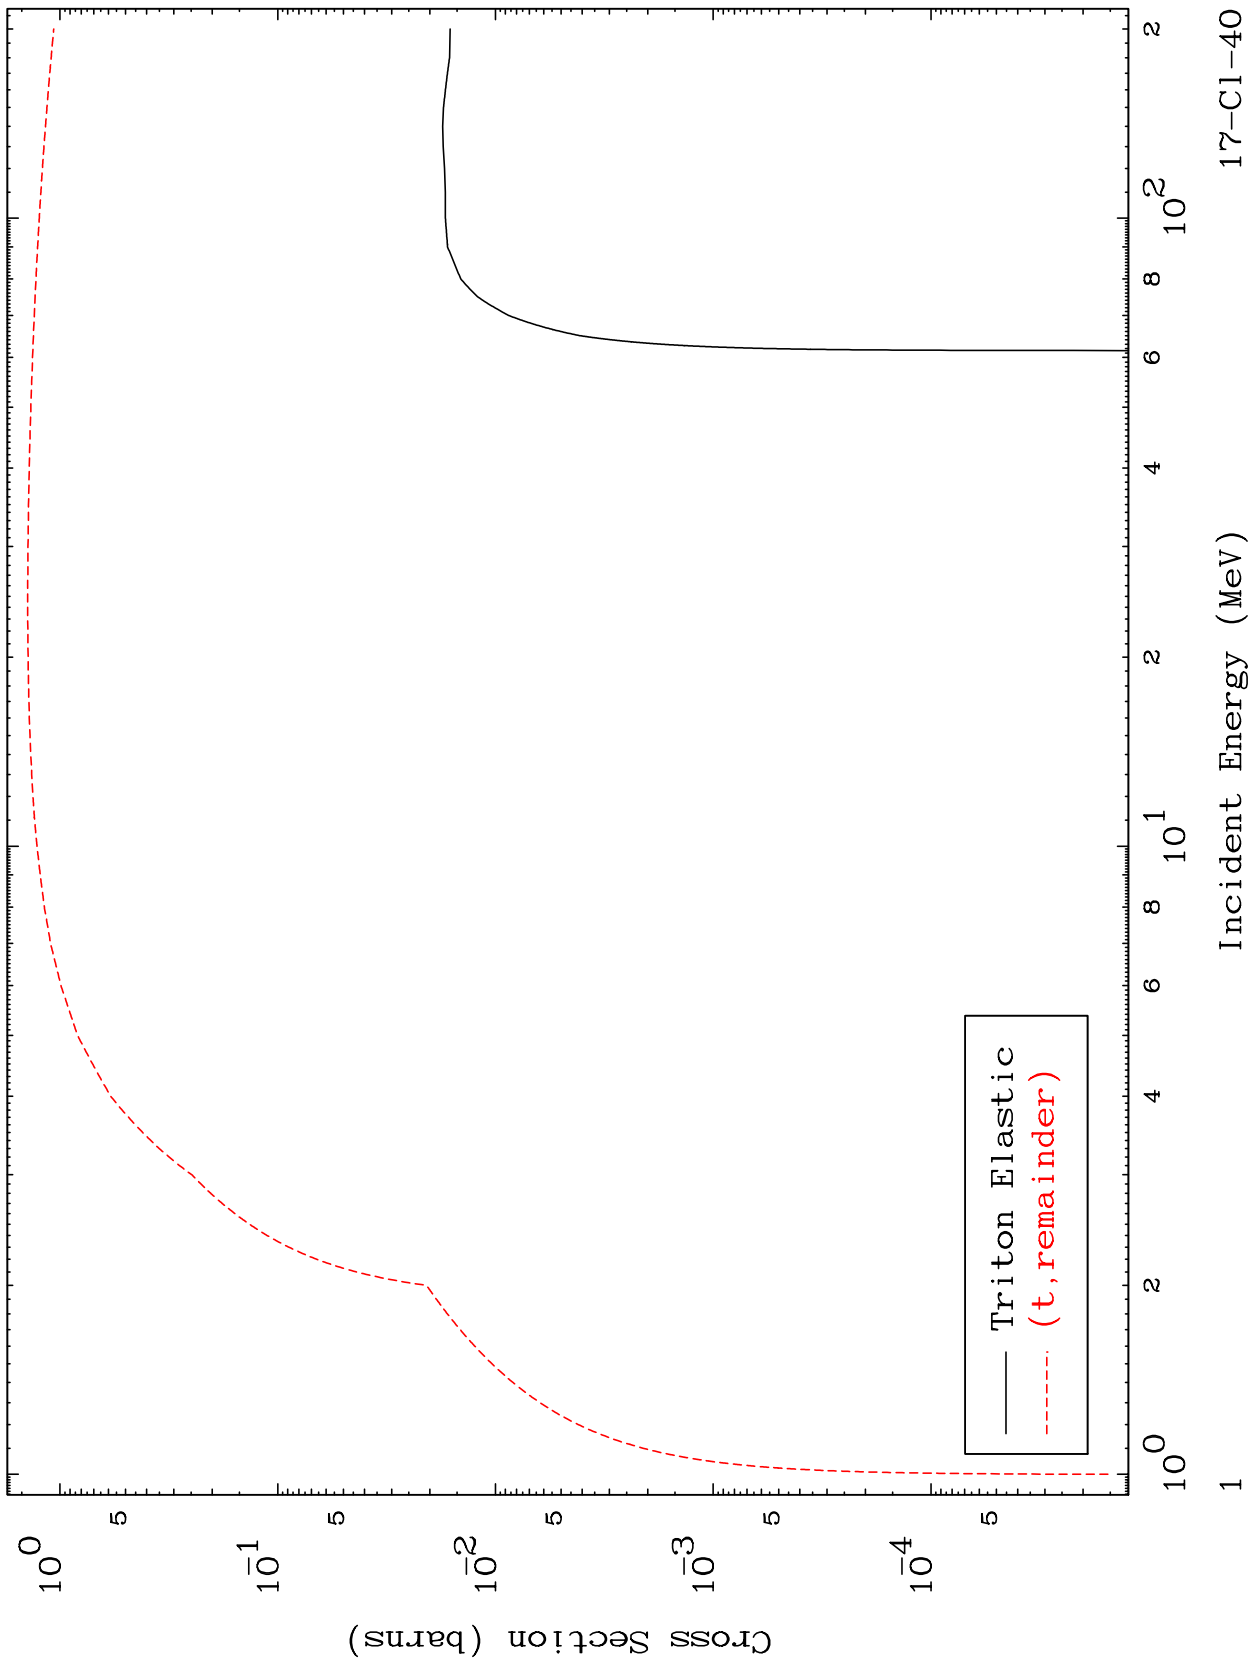

Press Mouse Button to Start

MAT 1740

Triton Major  
0 Kelvin Cross Sections

17-Cl-40

17-Cl-40

Incident Energy (MeV)