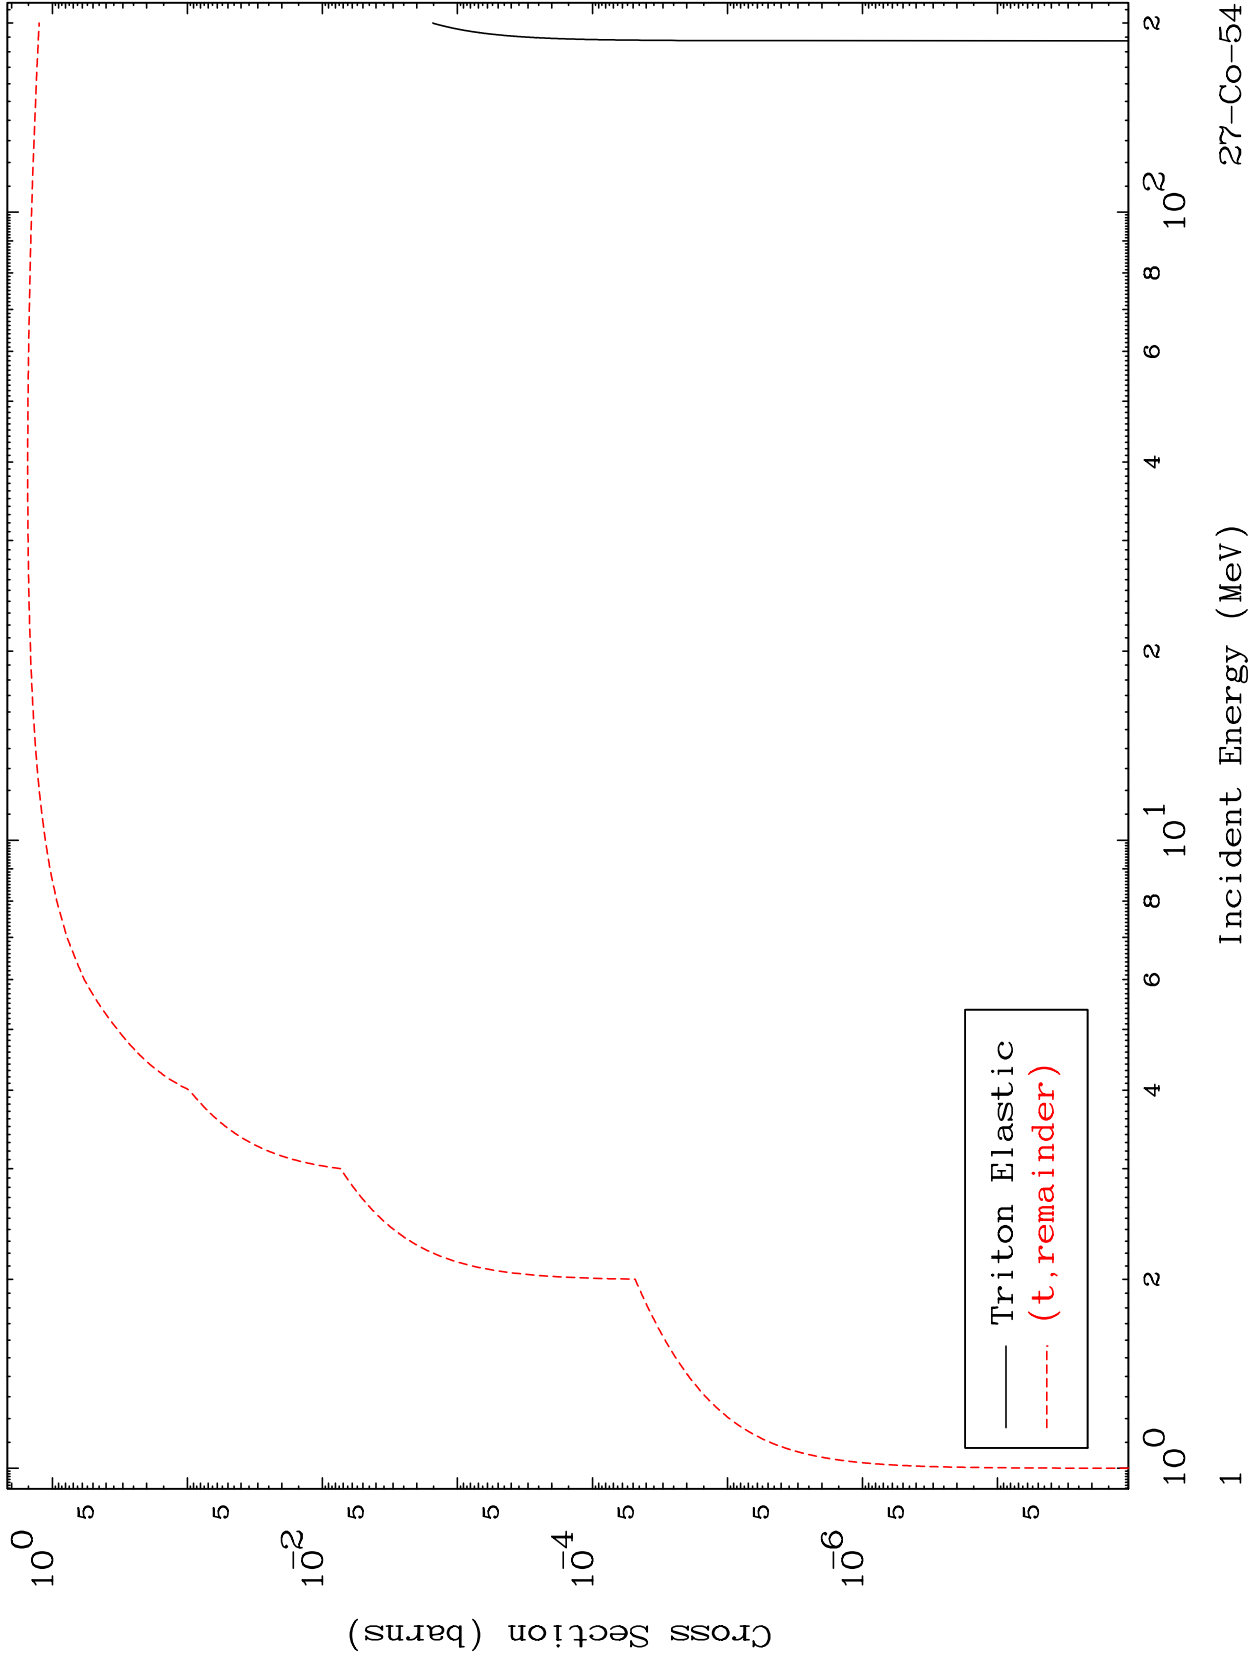

Press Mouse Button to Start

MAT 2711

Triton Major
0 Kelvin Cross Sections

27-Co-54

27-Co-54

Incident Energy (MeV)