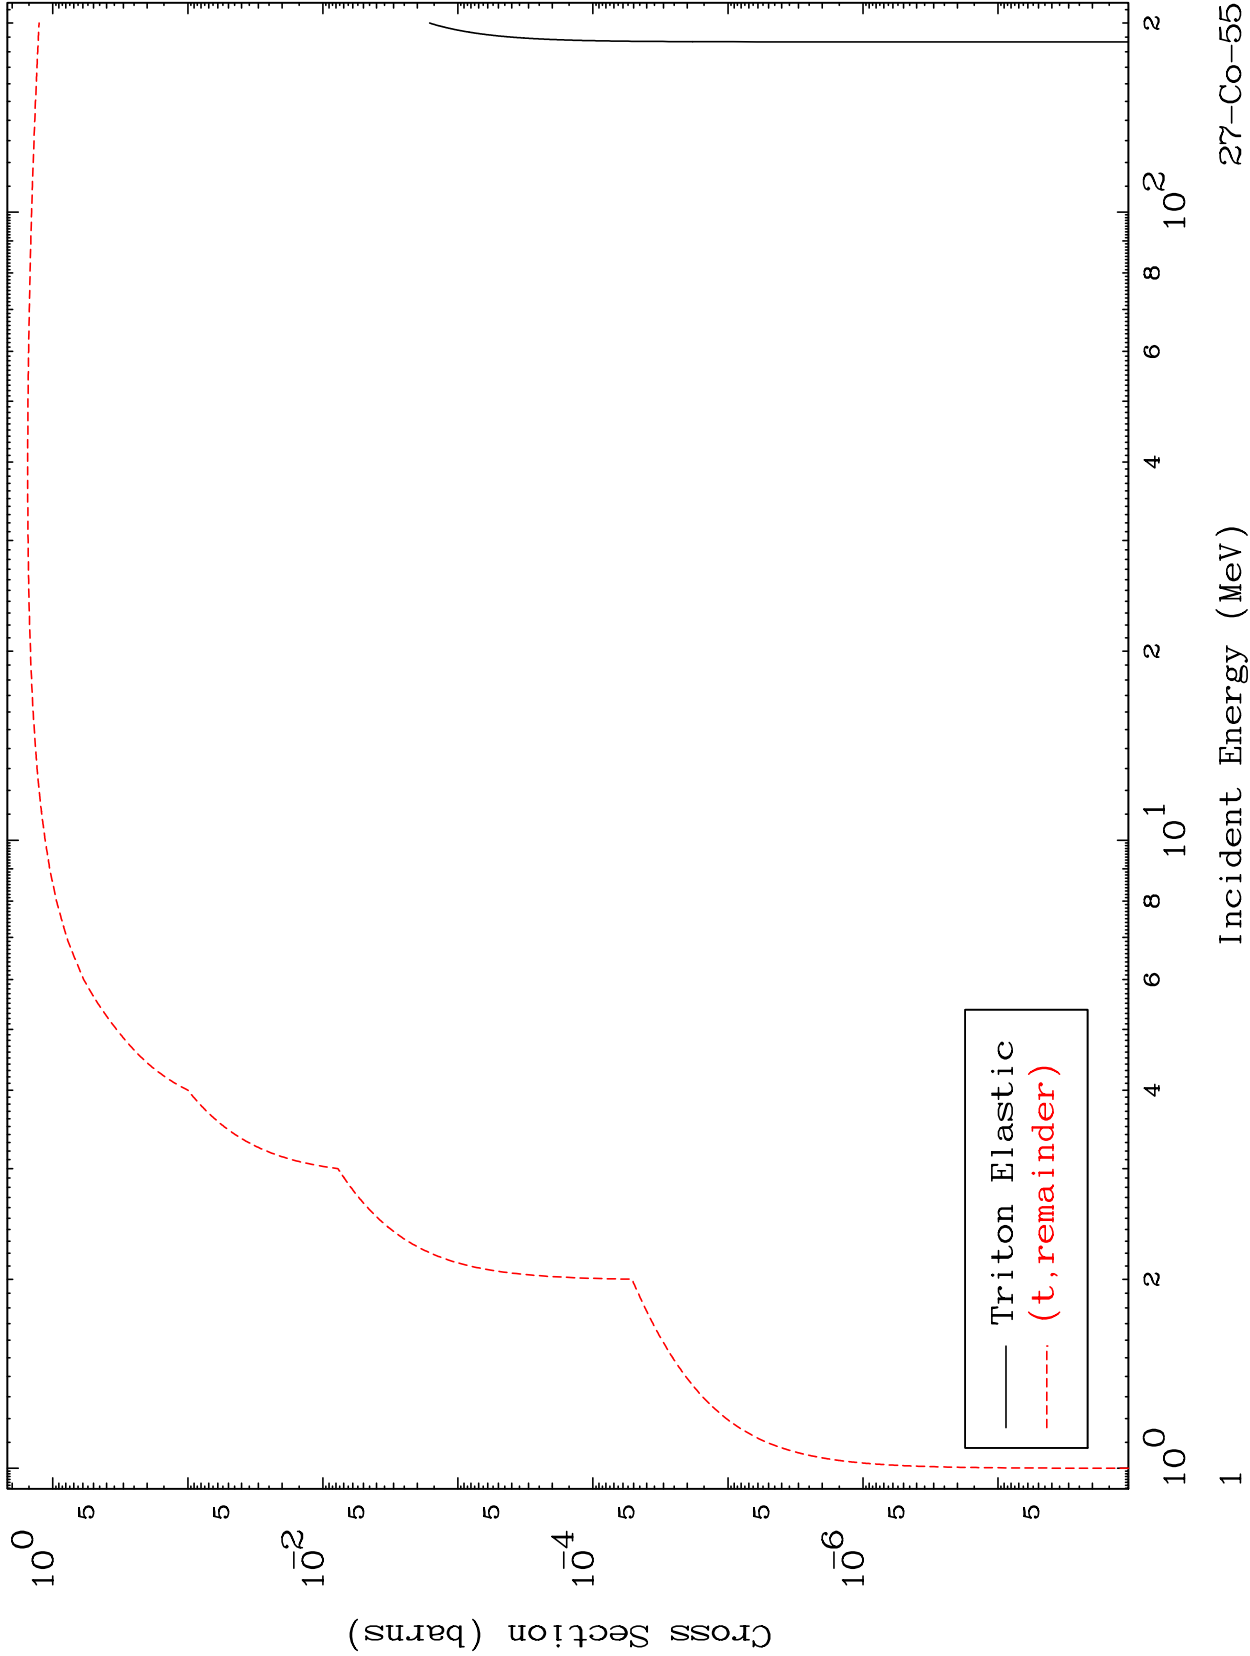

Press Mouse Button to Start

MAT 2713

Triton Major

27-Co-55

0 Kelvin Cross Sections

Incident Energy (MeV)

27-Co-55