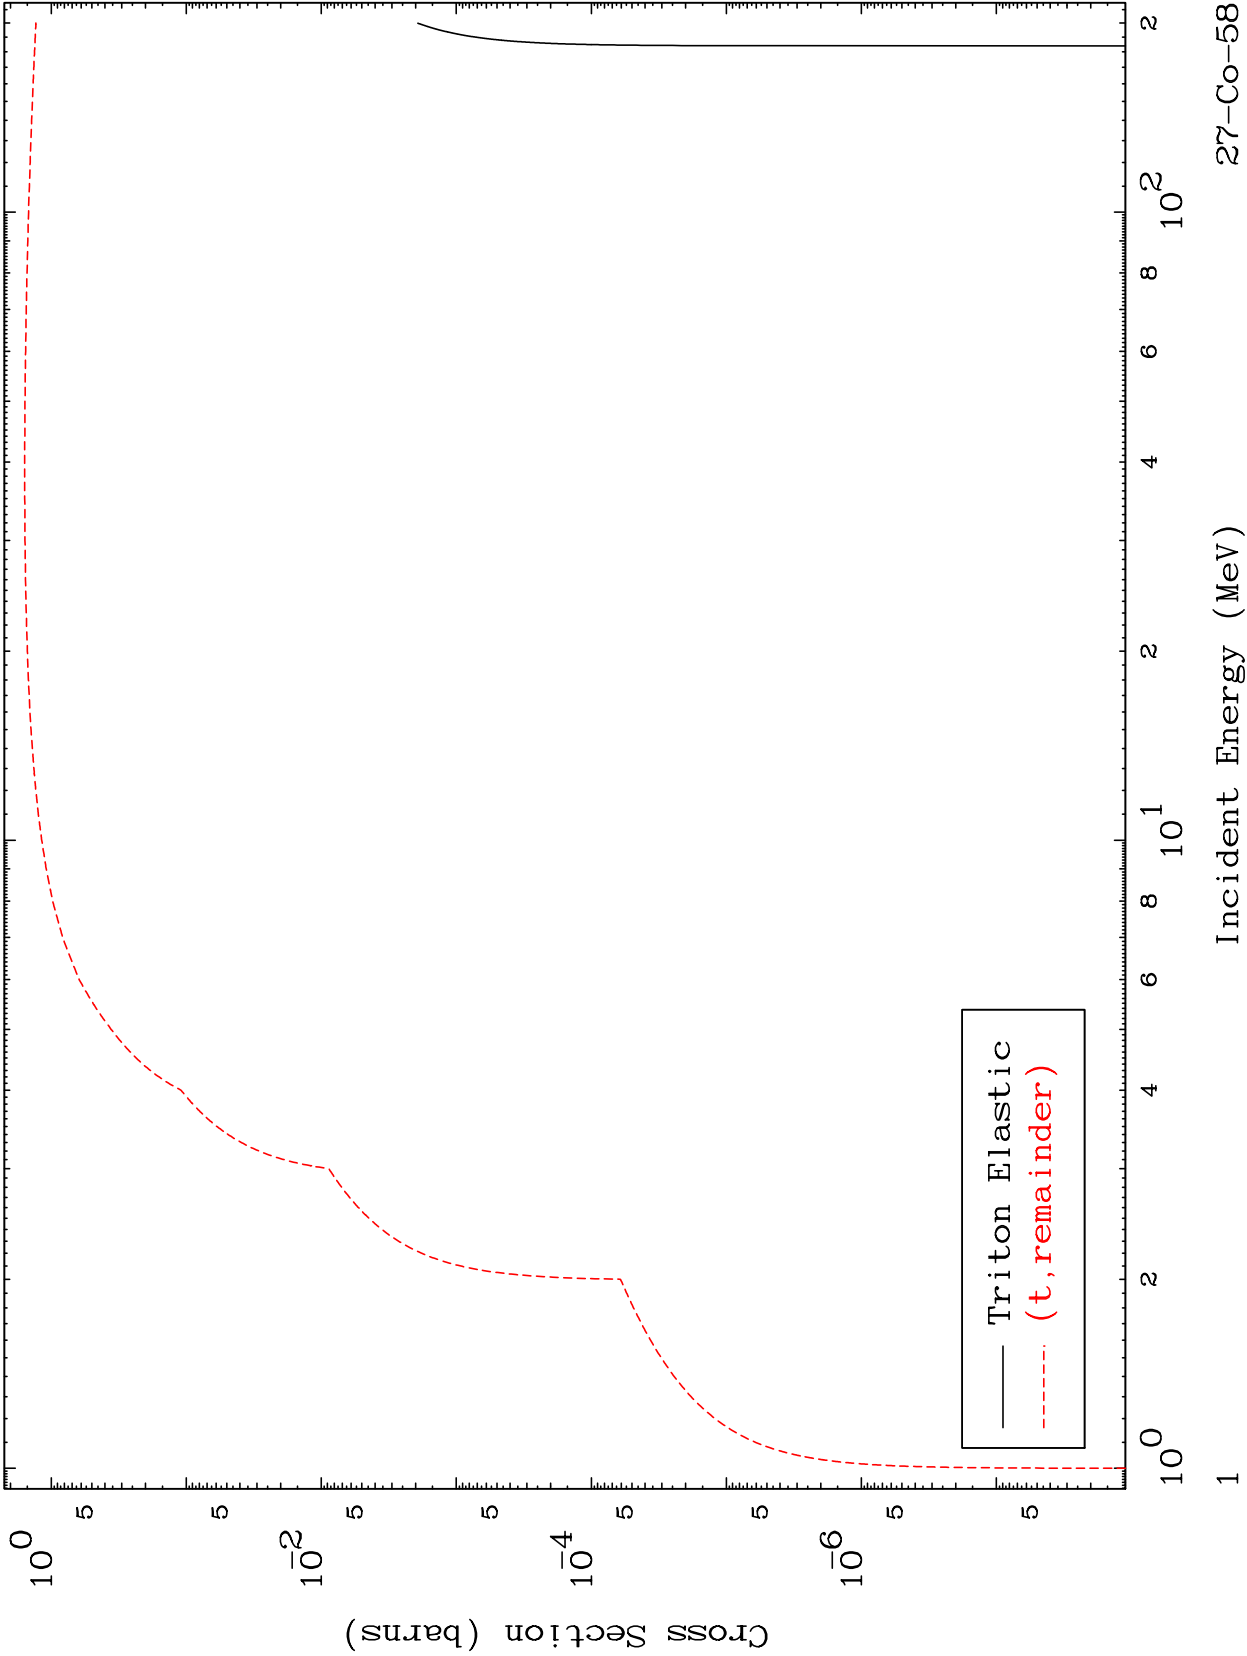

Press Mouse Button to Start

MAT 2722

Triton Major  
0 Kelvin Cross Sections

27-Co-58

27-Co-58