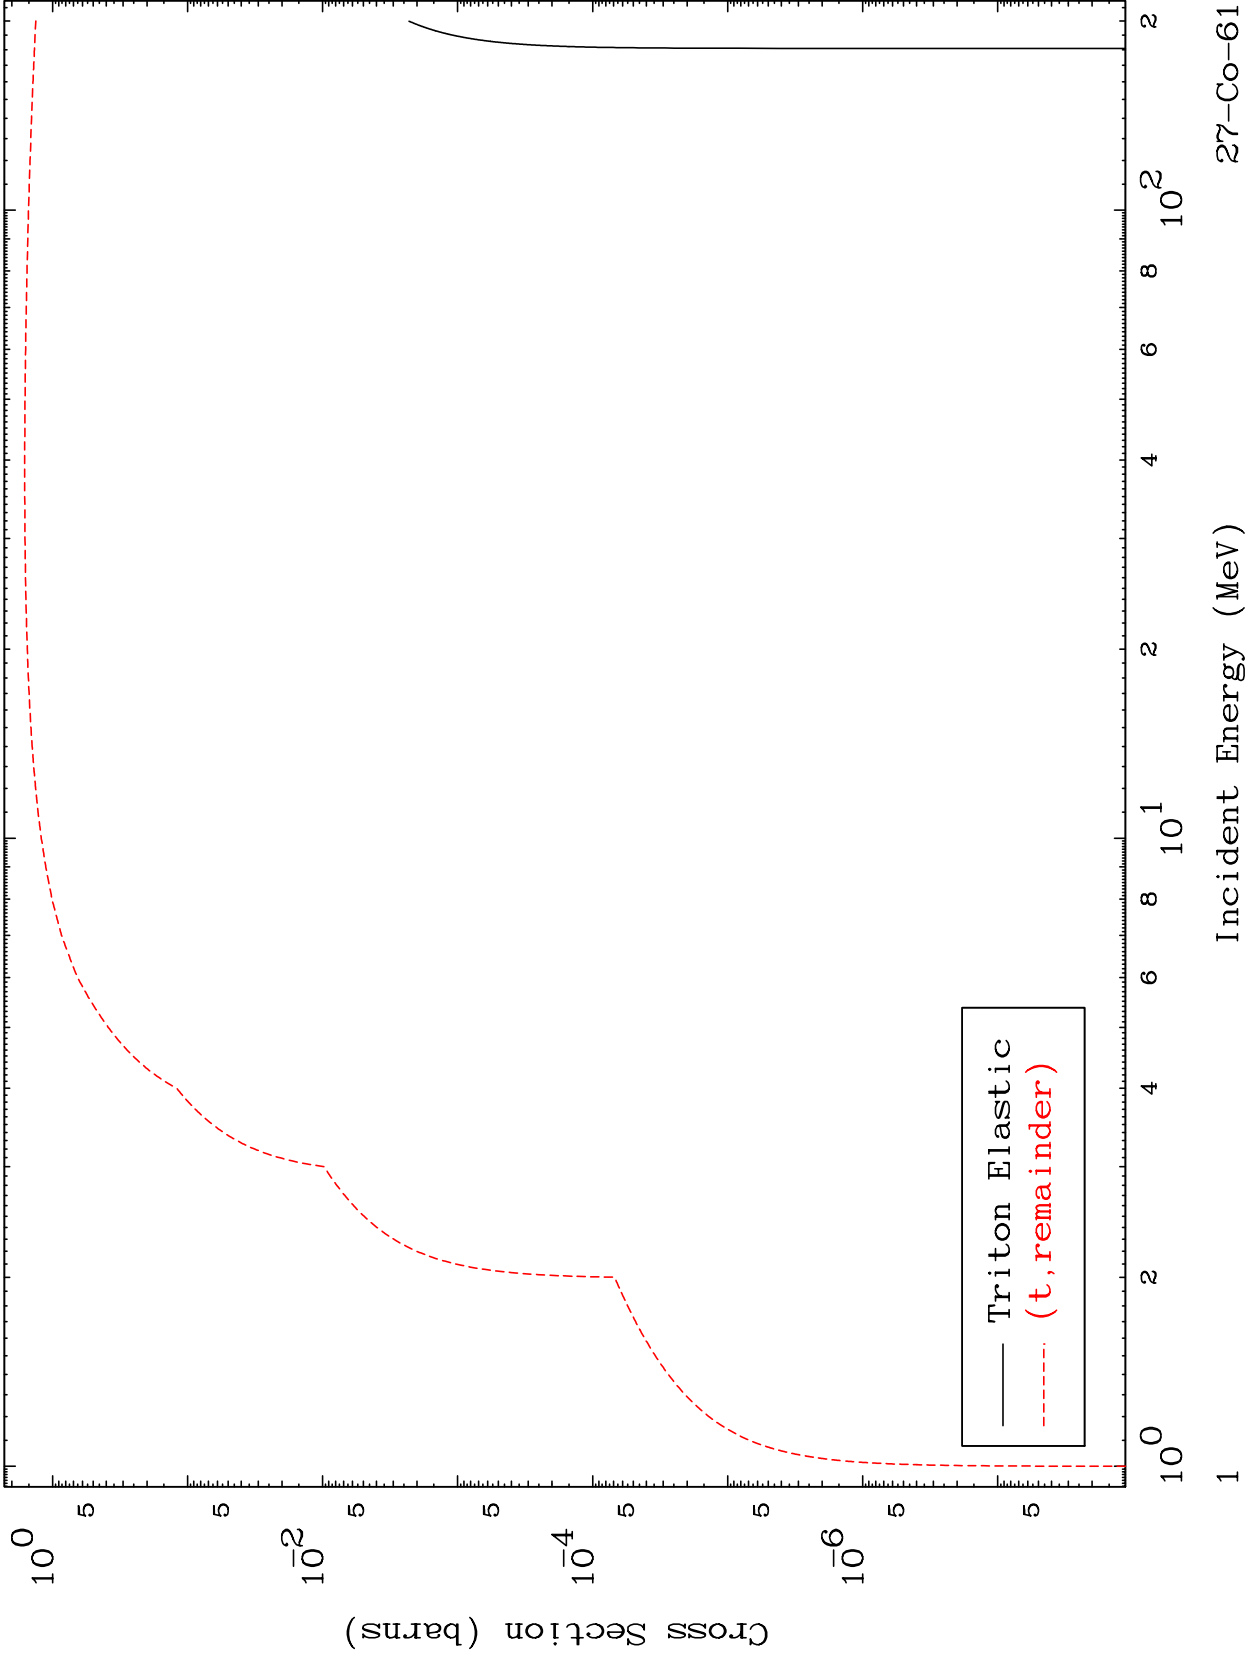

Press Mouse Button to Start

MAT 2731

Triton Major

²⁷Co-61

0 Kelvin Cross Sections

Incident Energy (MeV)

²⁷Co-61