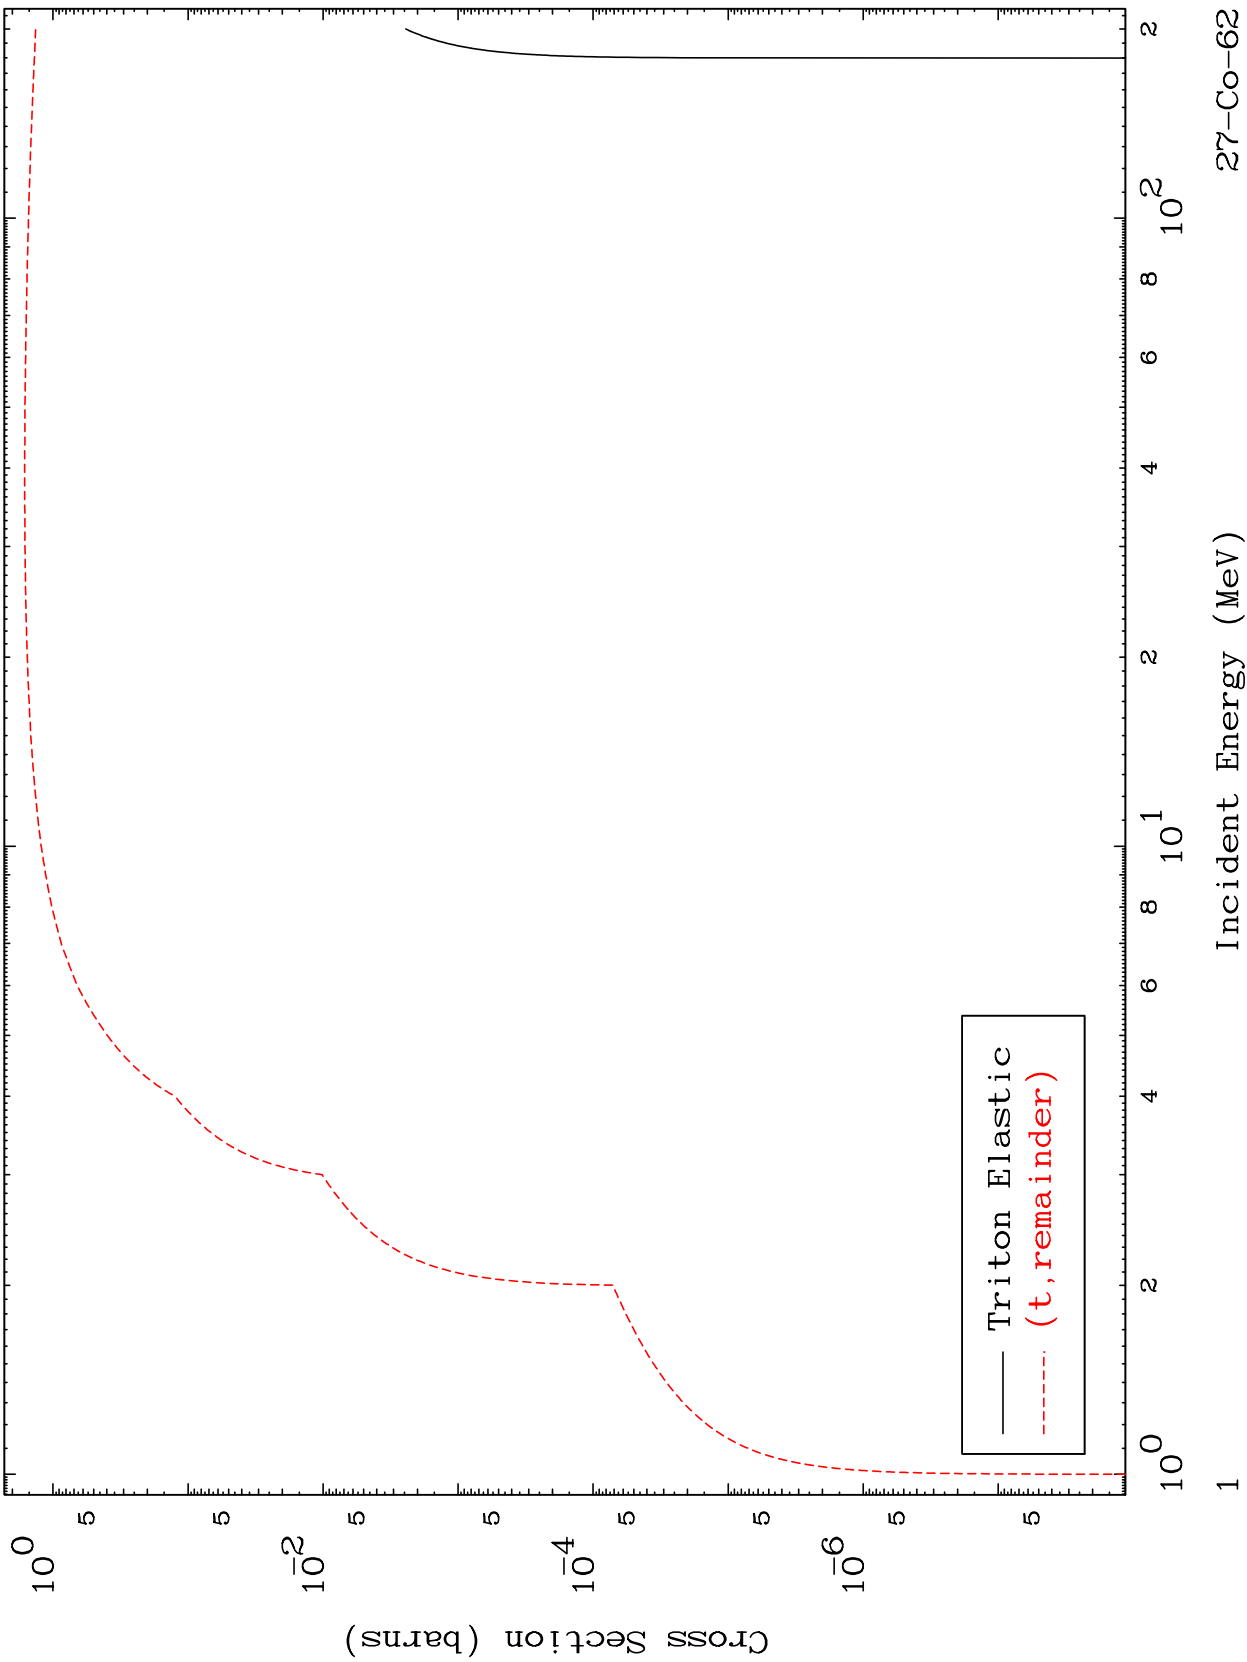

Press Mouse Button to Start

MAT 2734

Triton Major
0 Kelvin Cross Sections

27-Co-62

27-Co-62

Incident Energy (MeV)