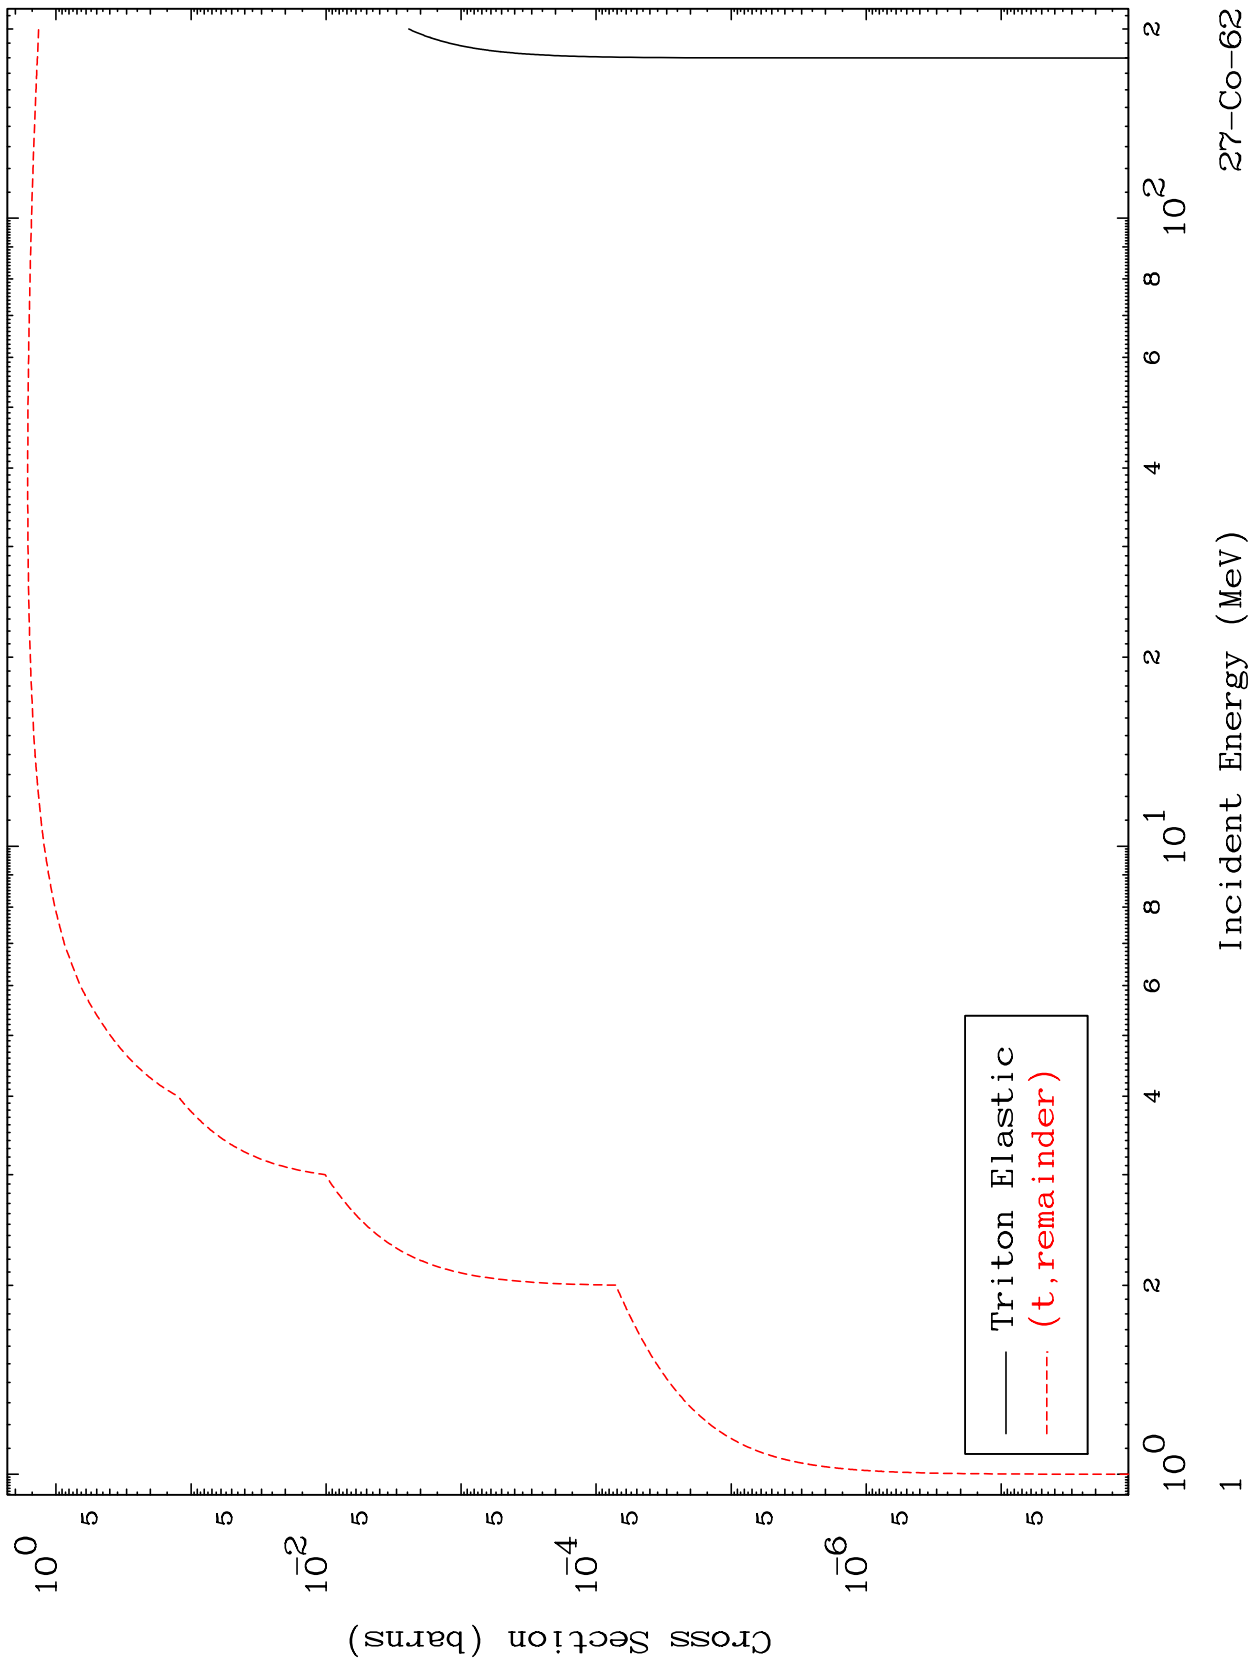

Press Mouse Button to Start

MAT 2735

Triton Major  
0 Kelvin Cross Sections

27-Co-62

27-Co-62

Incident Energy (MeV)