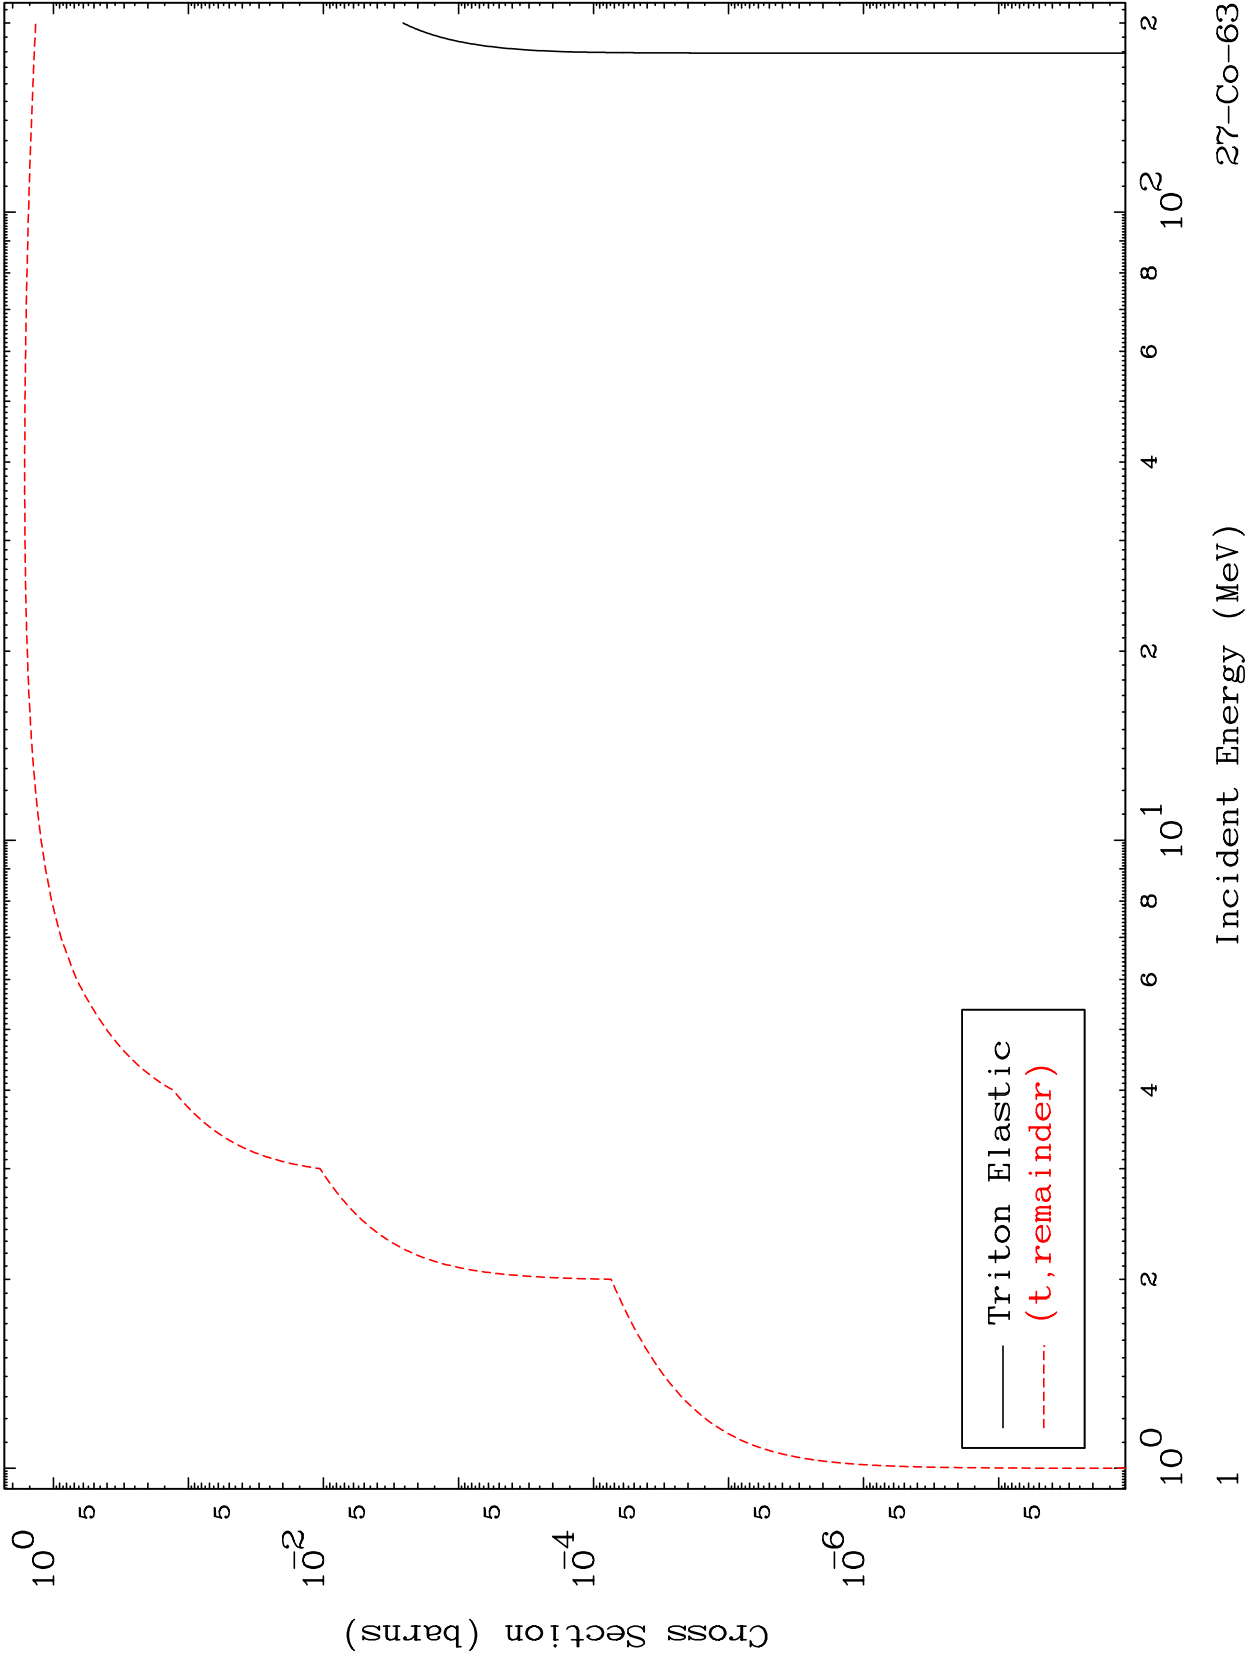

Press Mouse Button to Start

MAT 2737

Triton Major
0 Kelvin Cross Sections

27-Co-63

27-Co-63

Incident Energy (MeV)