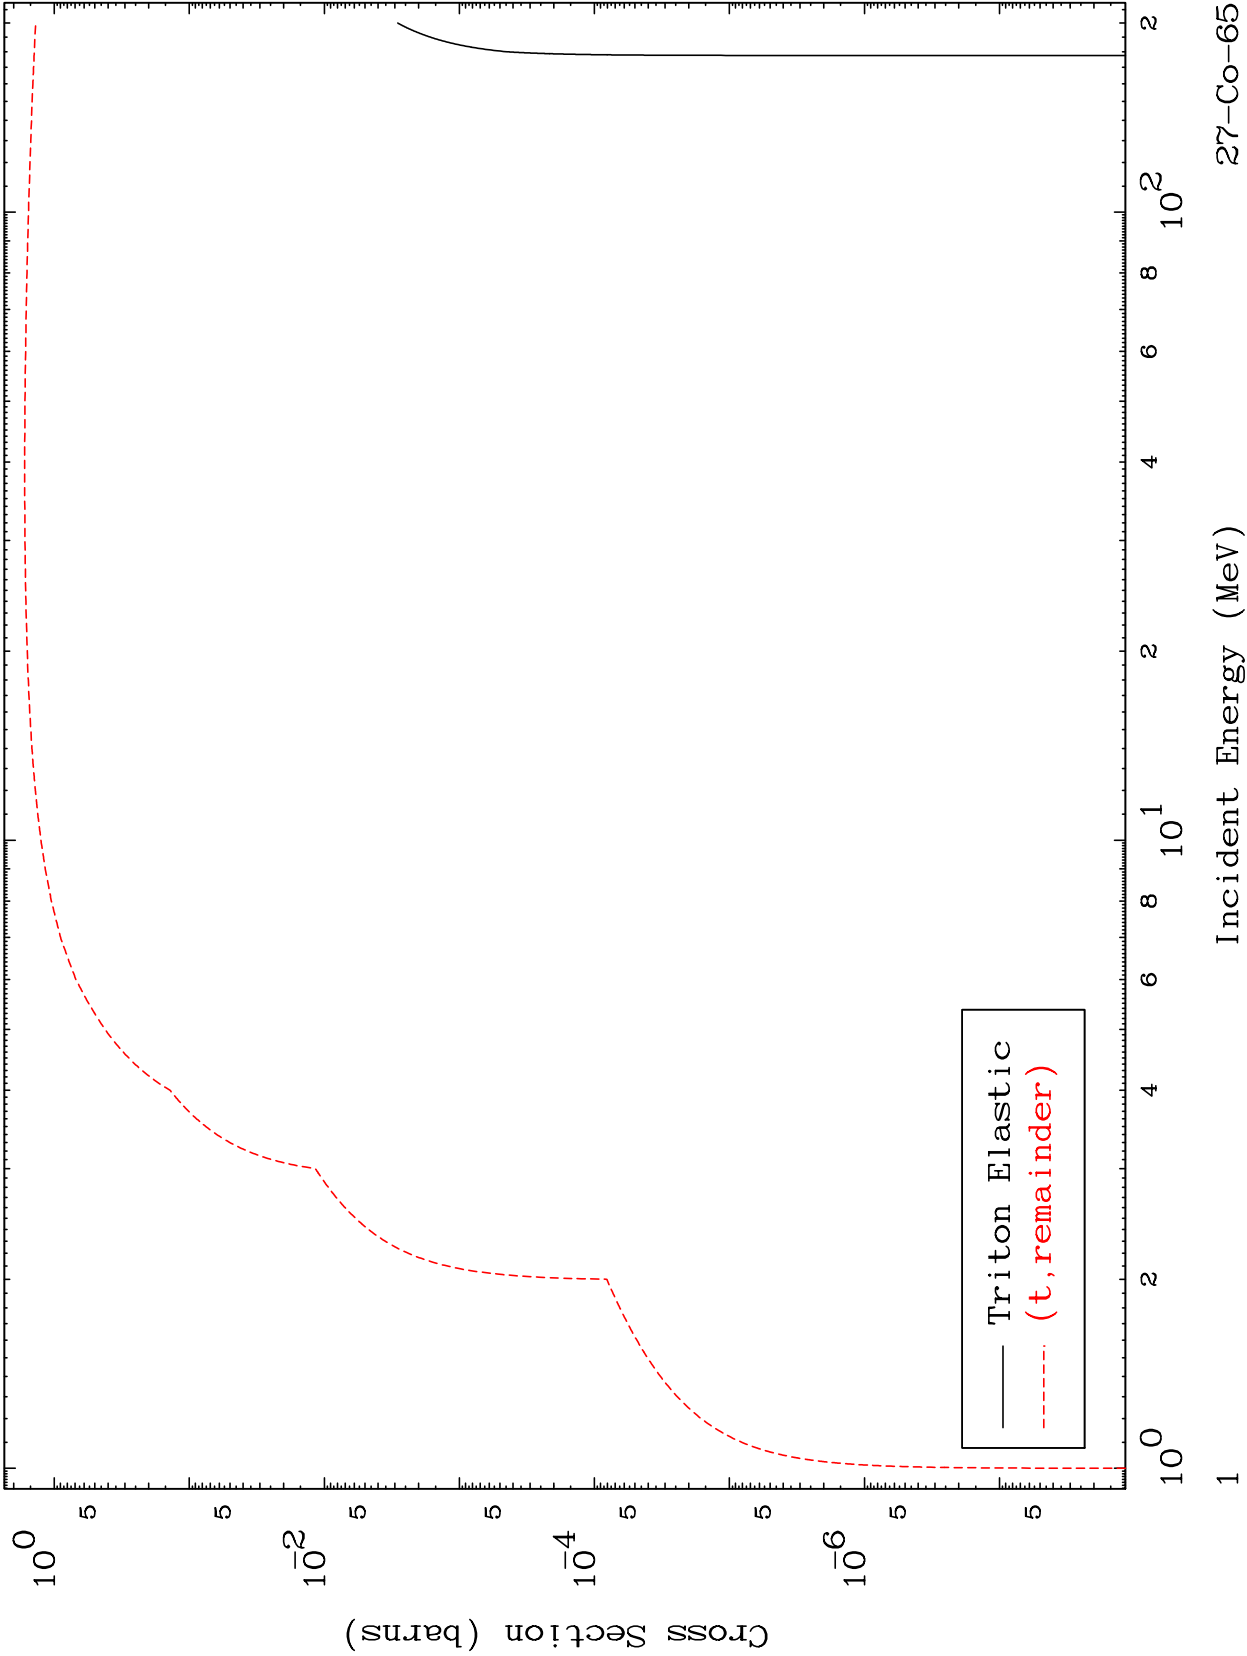

Press Mouse Button to Start

MAT 2743

Triton Major
0 Kelvin Cross Sections

27-Co-65

27-Co-65

Incident Energy (MeV)