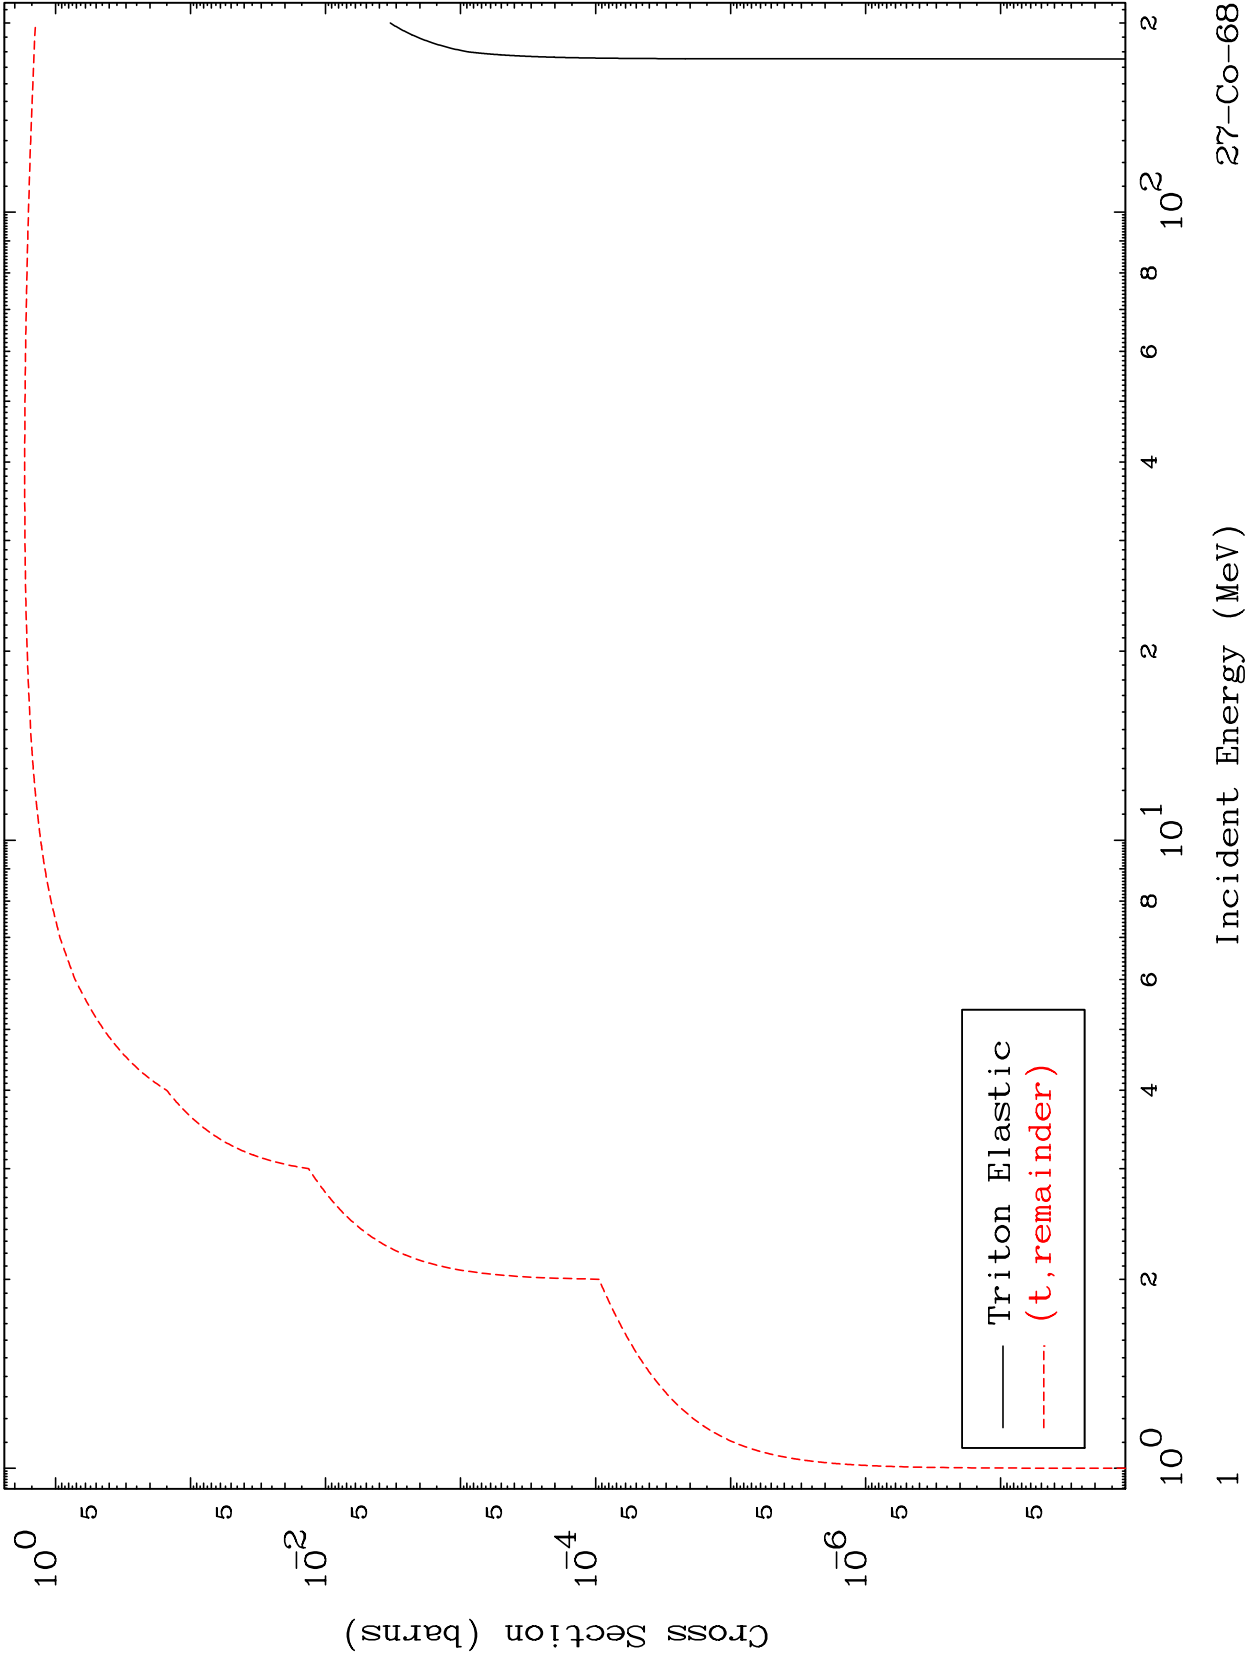

Press Mouse Button to Start

MAT 2753

Triton Major
0 Kelvin Cross Sections

27-Co-68

27-Co-68

Incident Energy (MeV)