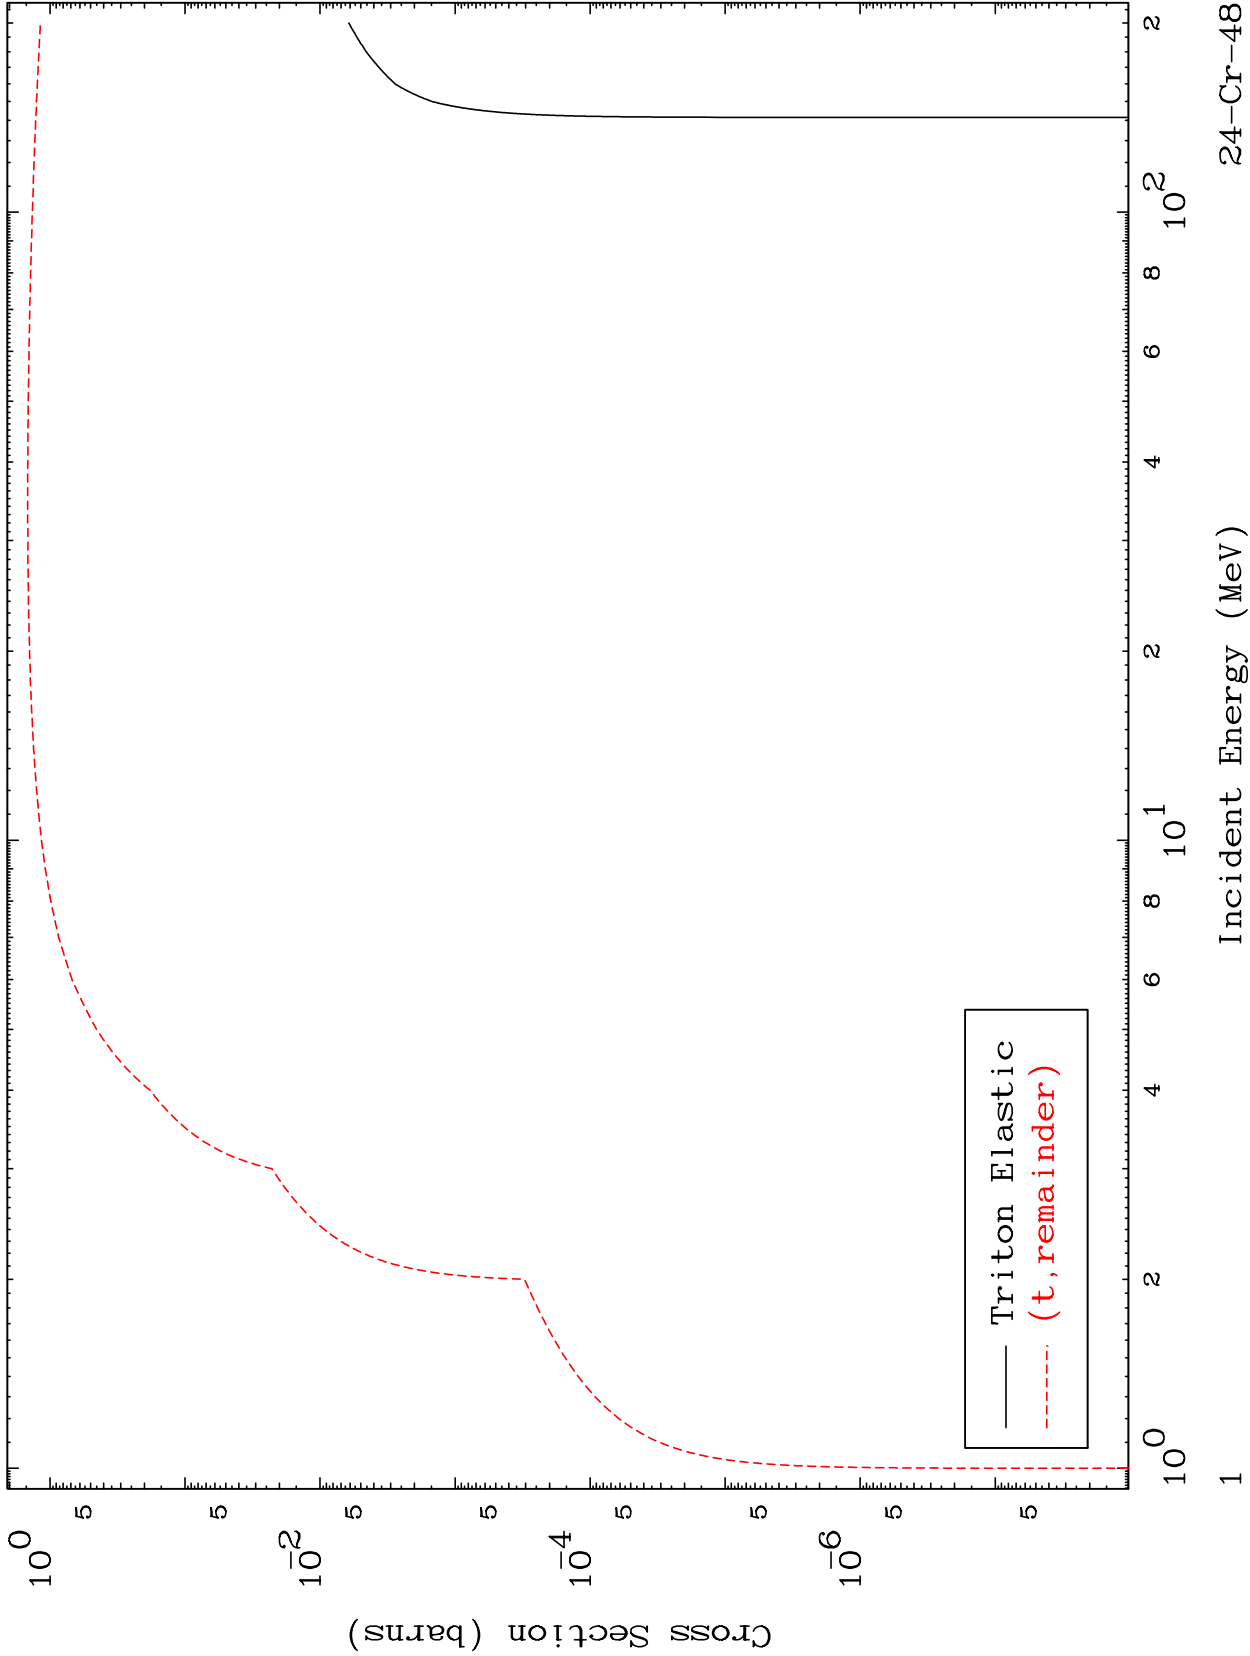

Press Mouse Button to Start

MAT 2419

Triton Major

24-Cr-48

0 Kelvin Cross Sections

Incident Energy (MeV)

24-Cr-48