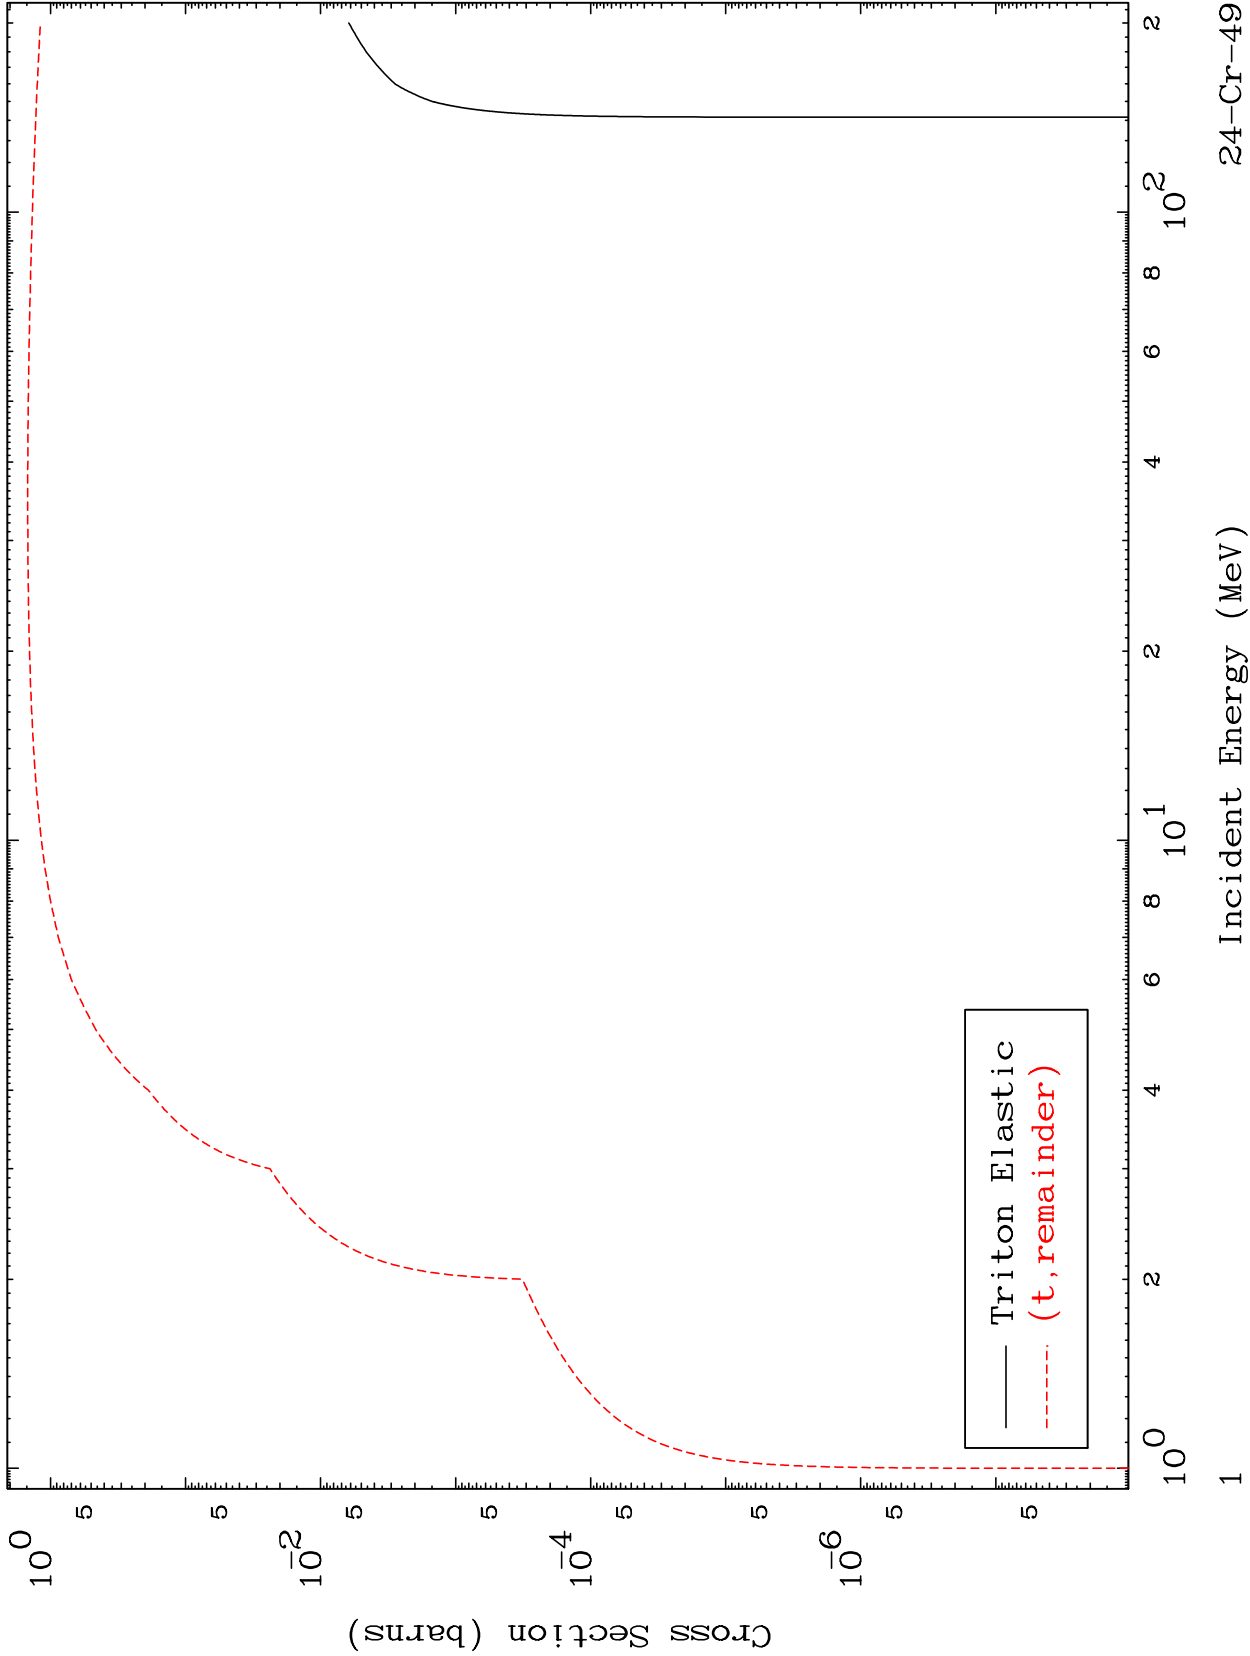

Press Mouse Button to Start

MAT 2422

Triton Major

24-Cr-49

0 Kelvin Cross Sections

24-Cr-49

Incident Energy (MeV)