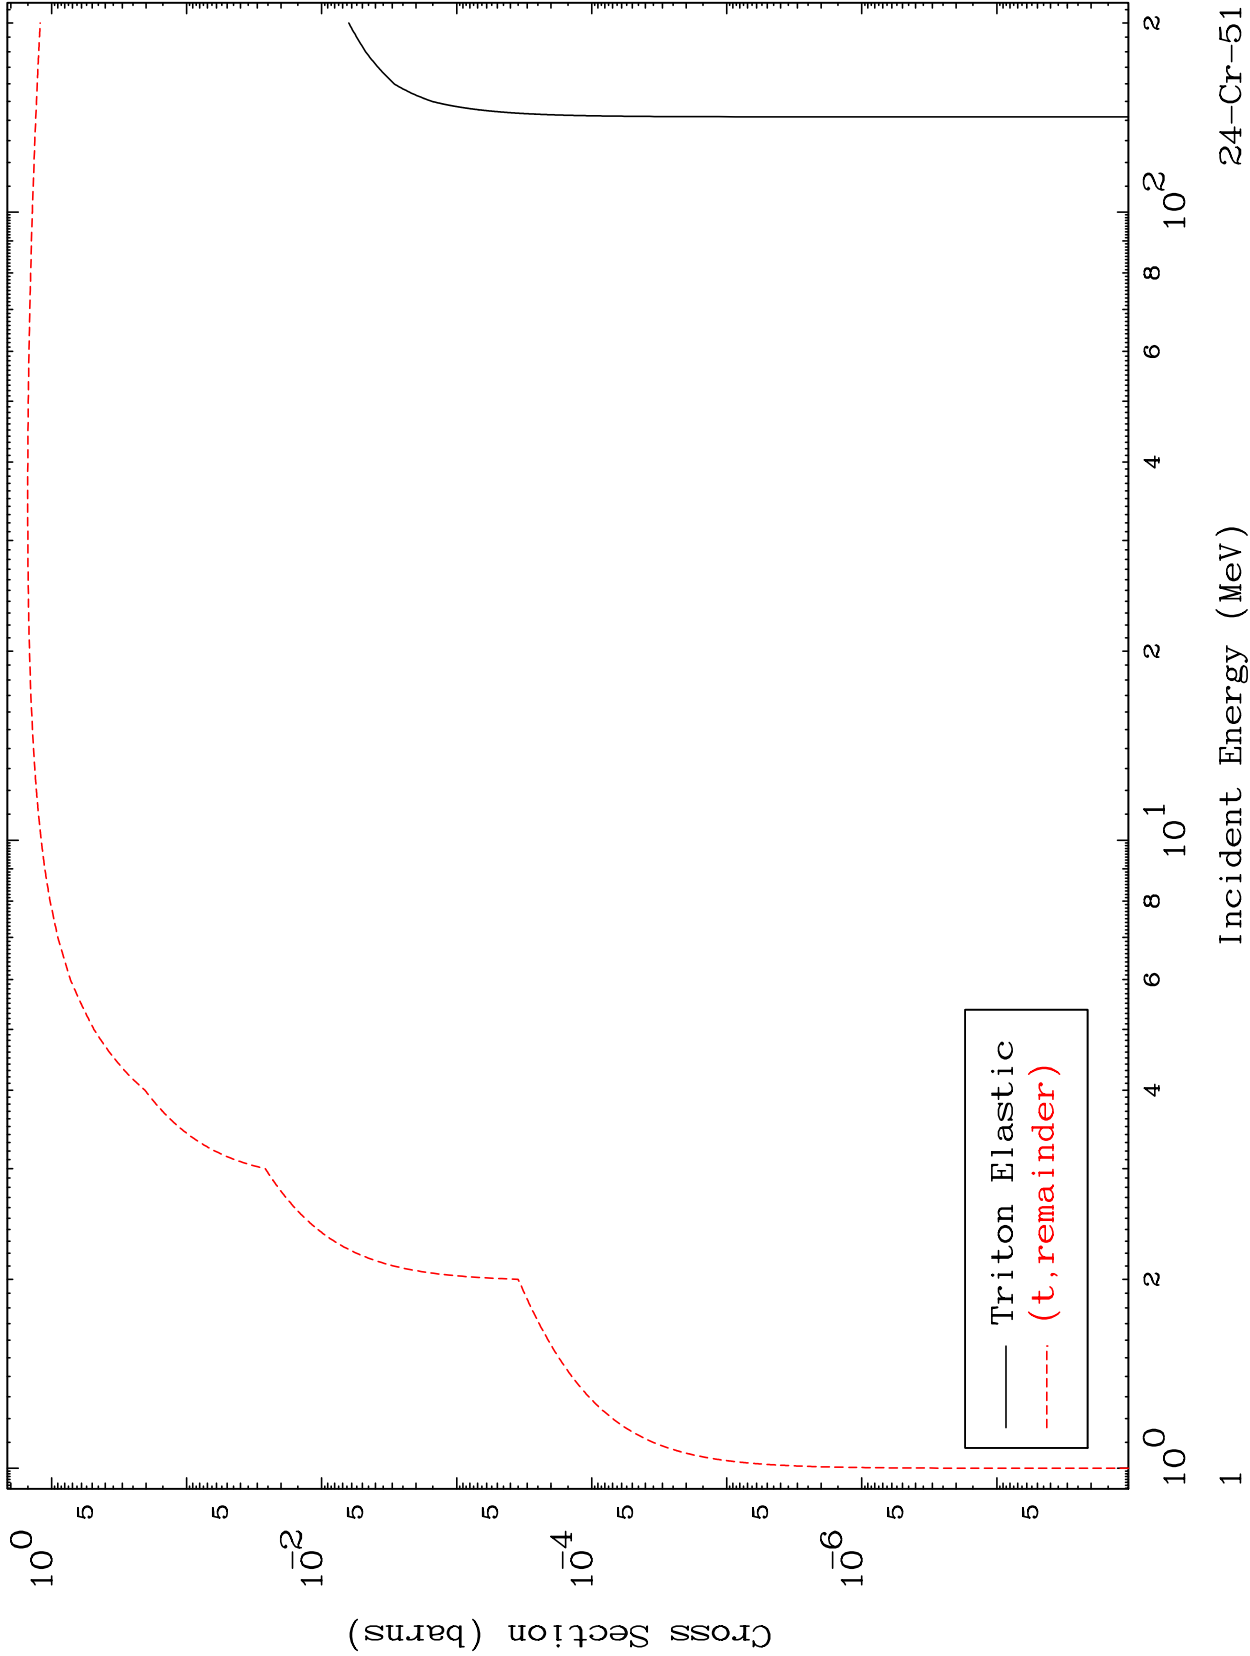

Press Mouse Button to Start

MAT 2428

Triton Major

24-Cr-51

0 Kelvin Cross Sections

Incident Energy (MeV)

24-Cr-51