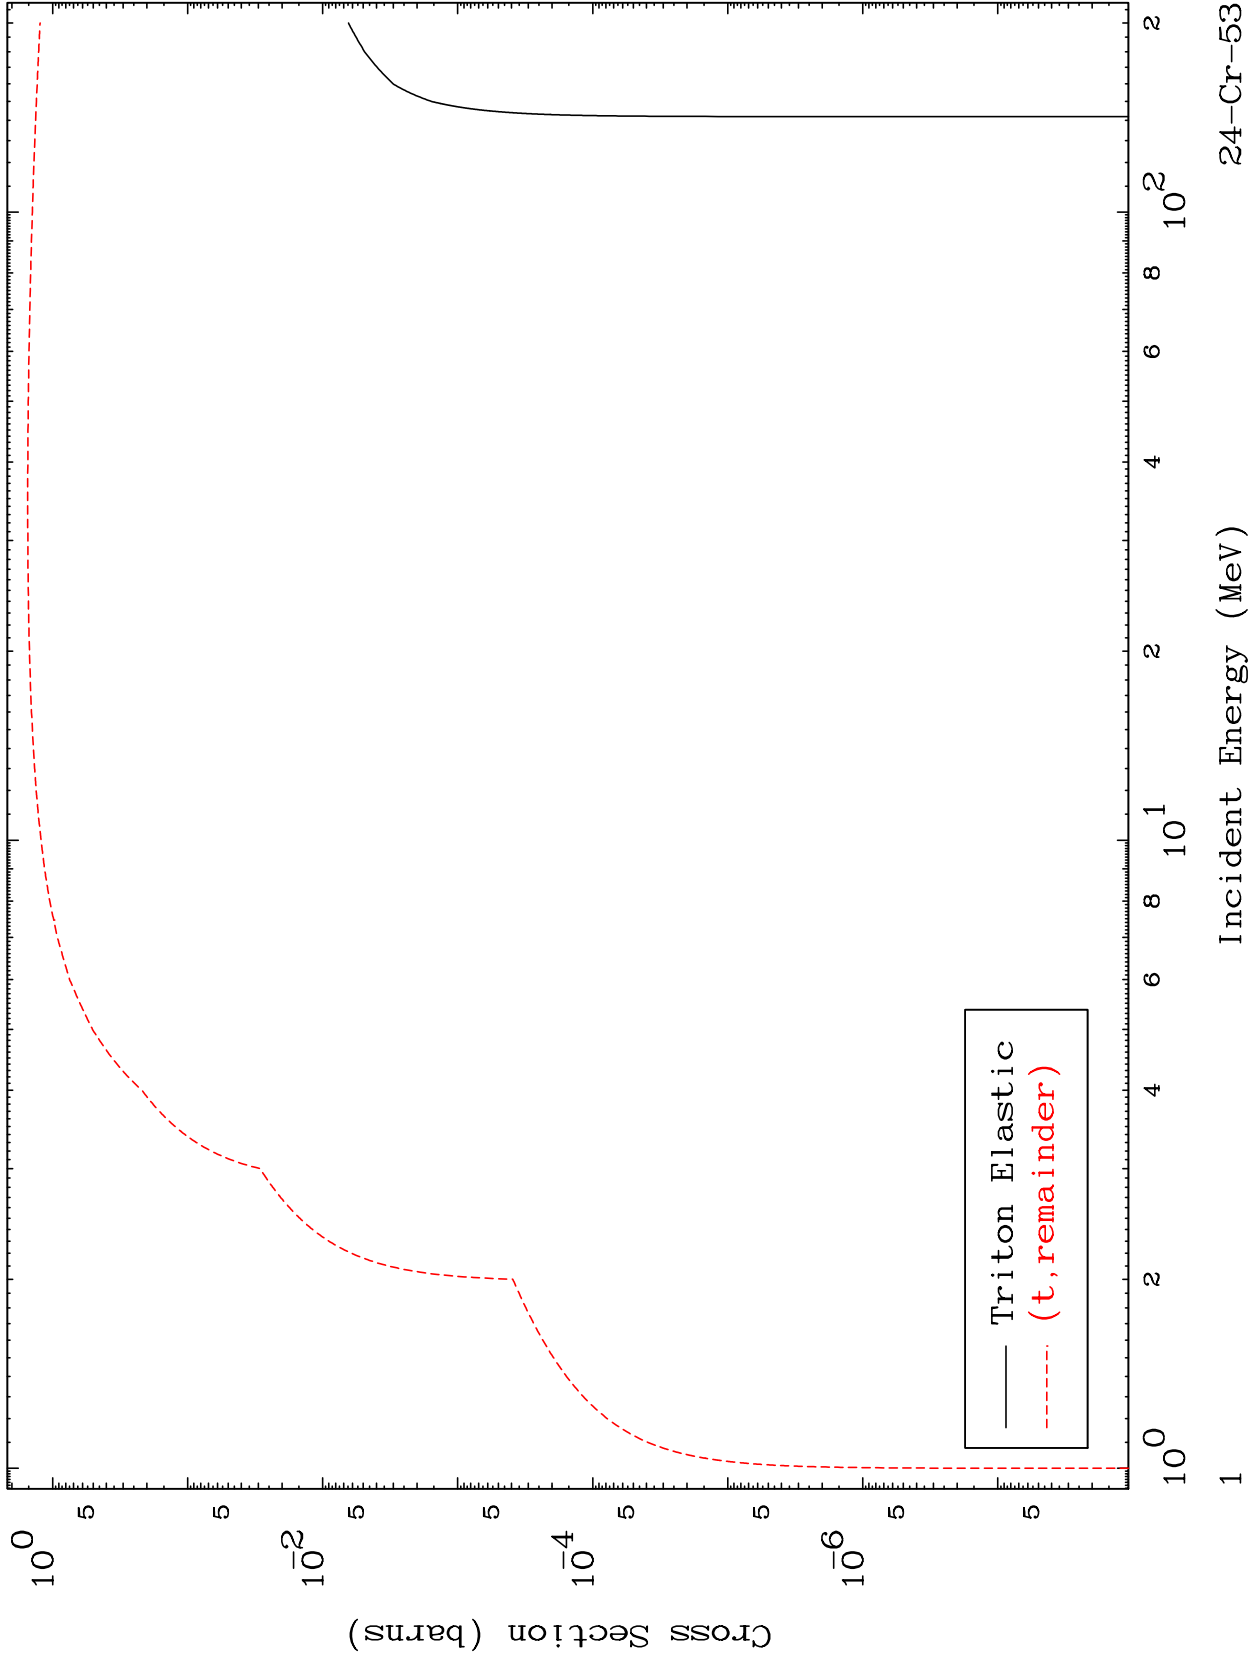

Press Mouse Button to Start

MAT 2434

Triton Major  
0 Kelvin Cross Sections

24-Cr-53

24-Cr-53

Incident Energy (MeV)