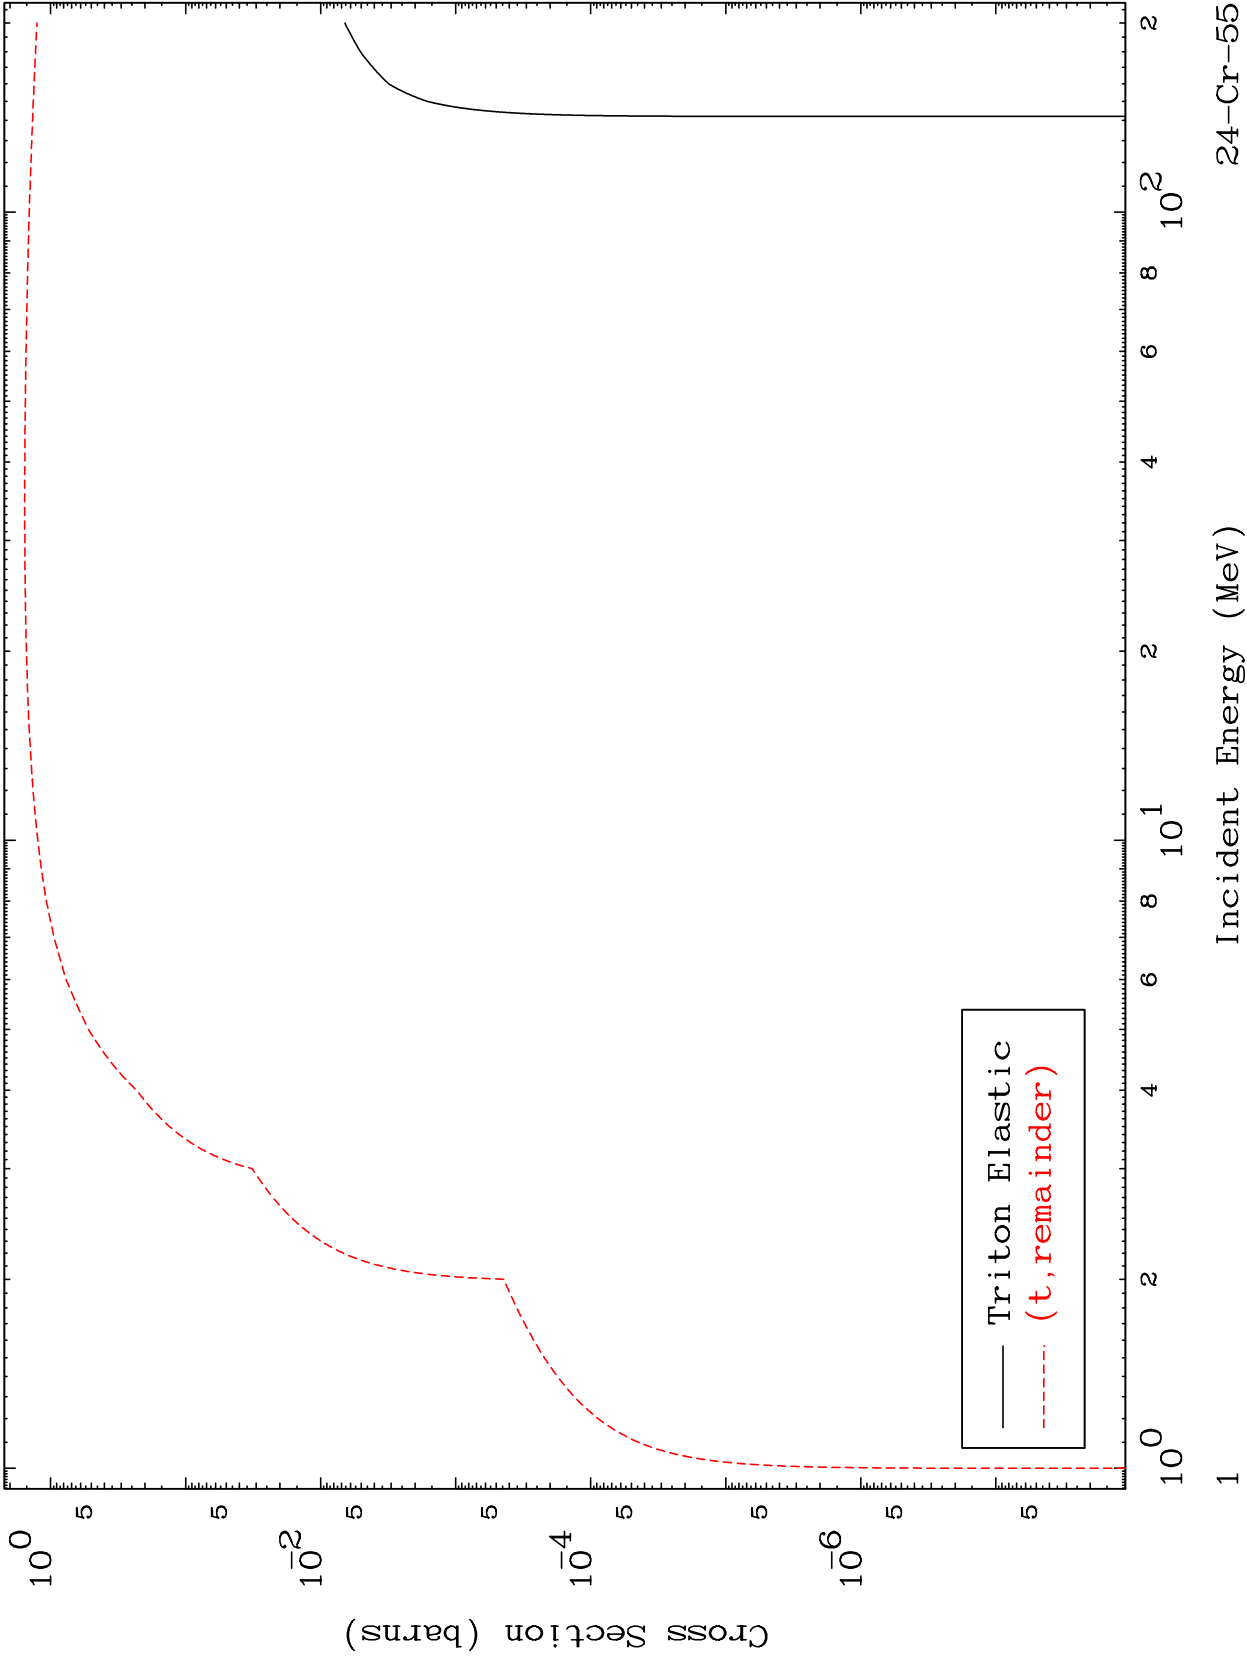

Press Mouse Button to Start

MAT 2440

Triton Major

24-Cr-55

0 Kelvin Cross Sections

Incident Energy (MeV)

24-Cr-55