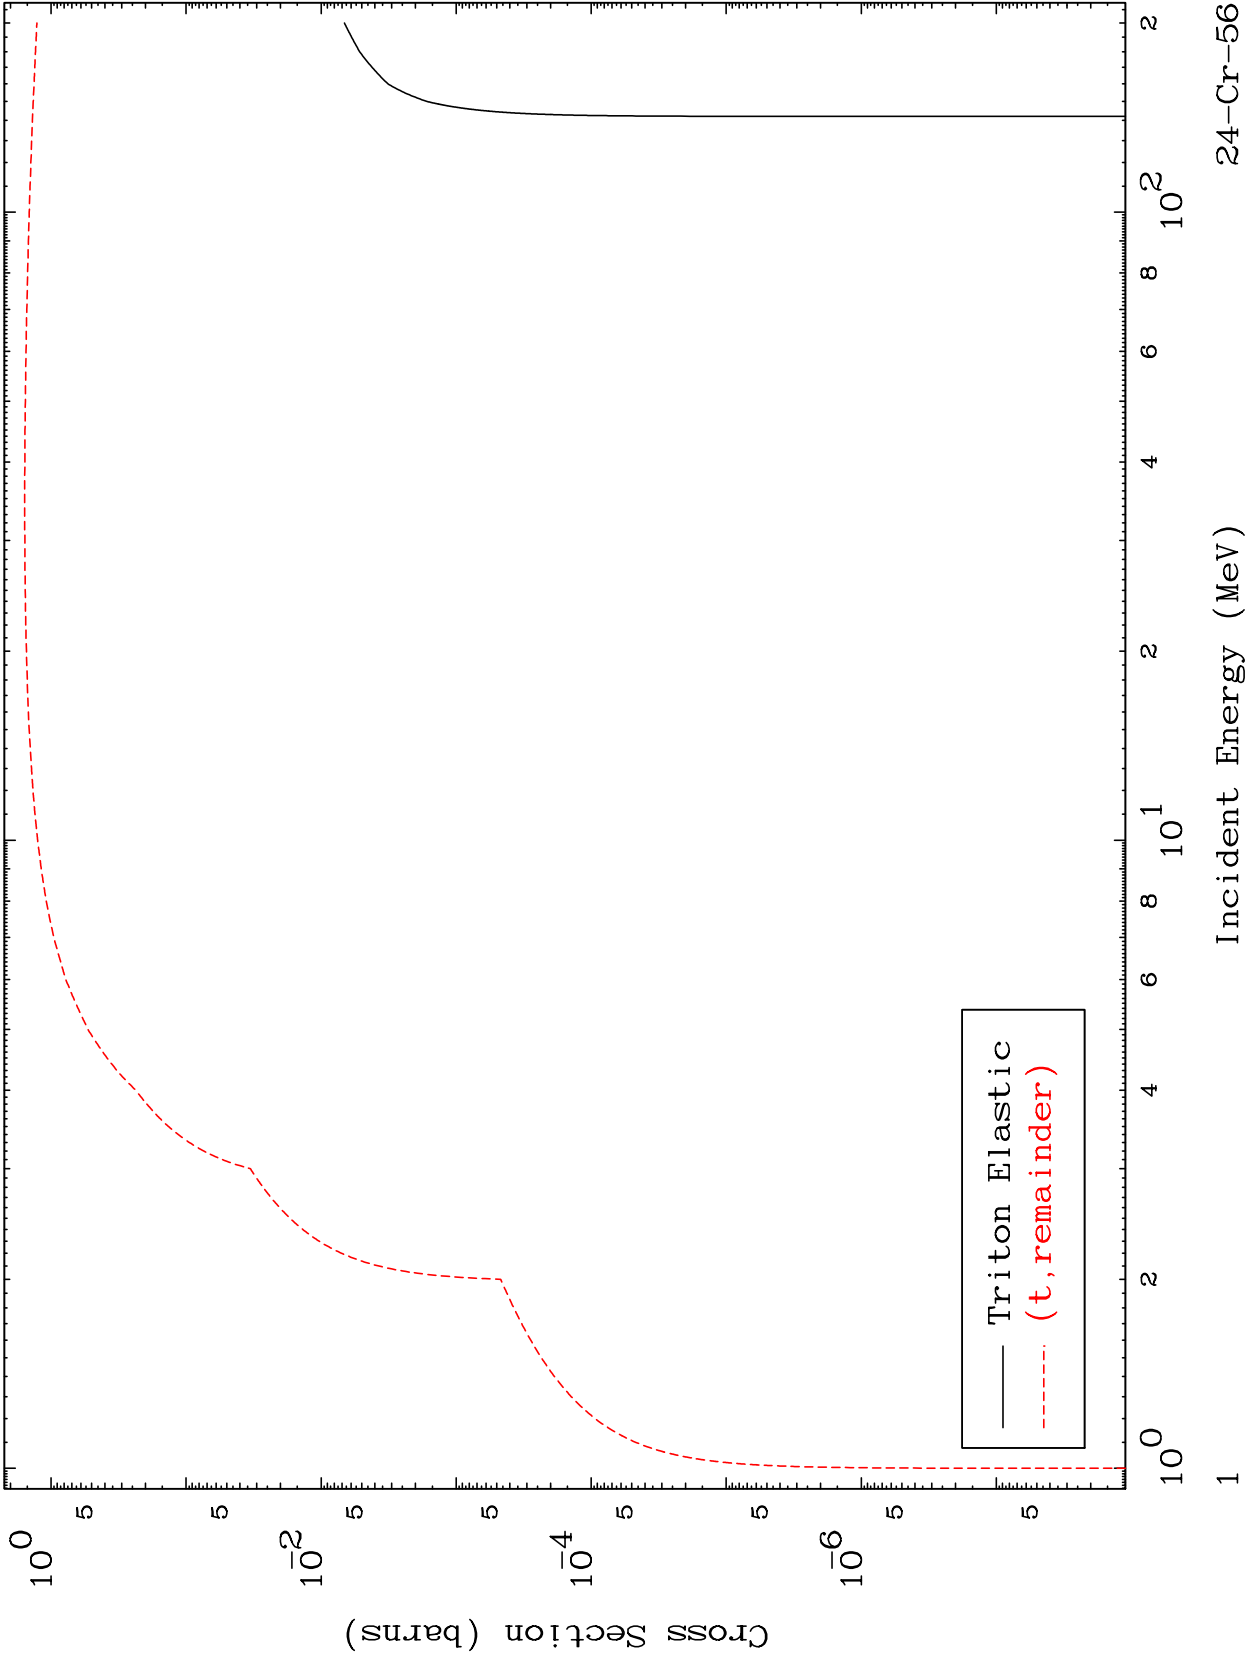

Press Mouse Button to Start

MAT 2443

Triton Major

24-Cr-56

0 Kelvin Cross Sections

Incident Energy (MeV)

24-Cr-56