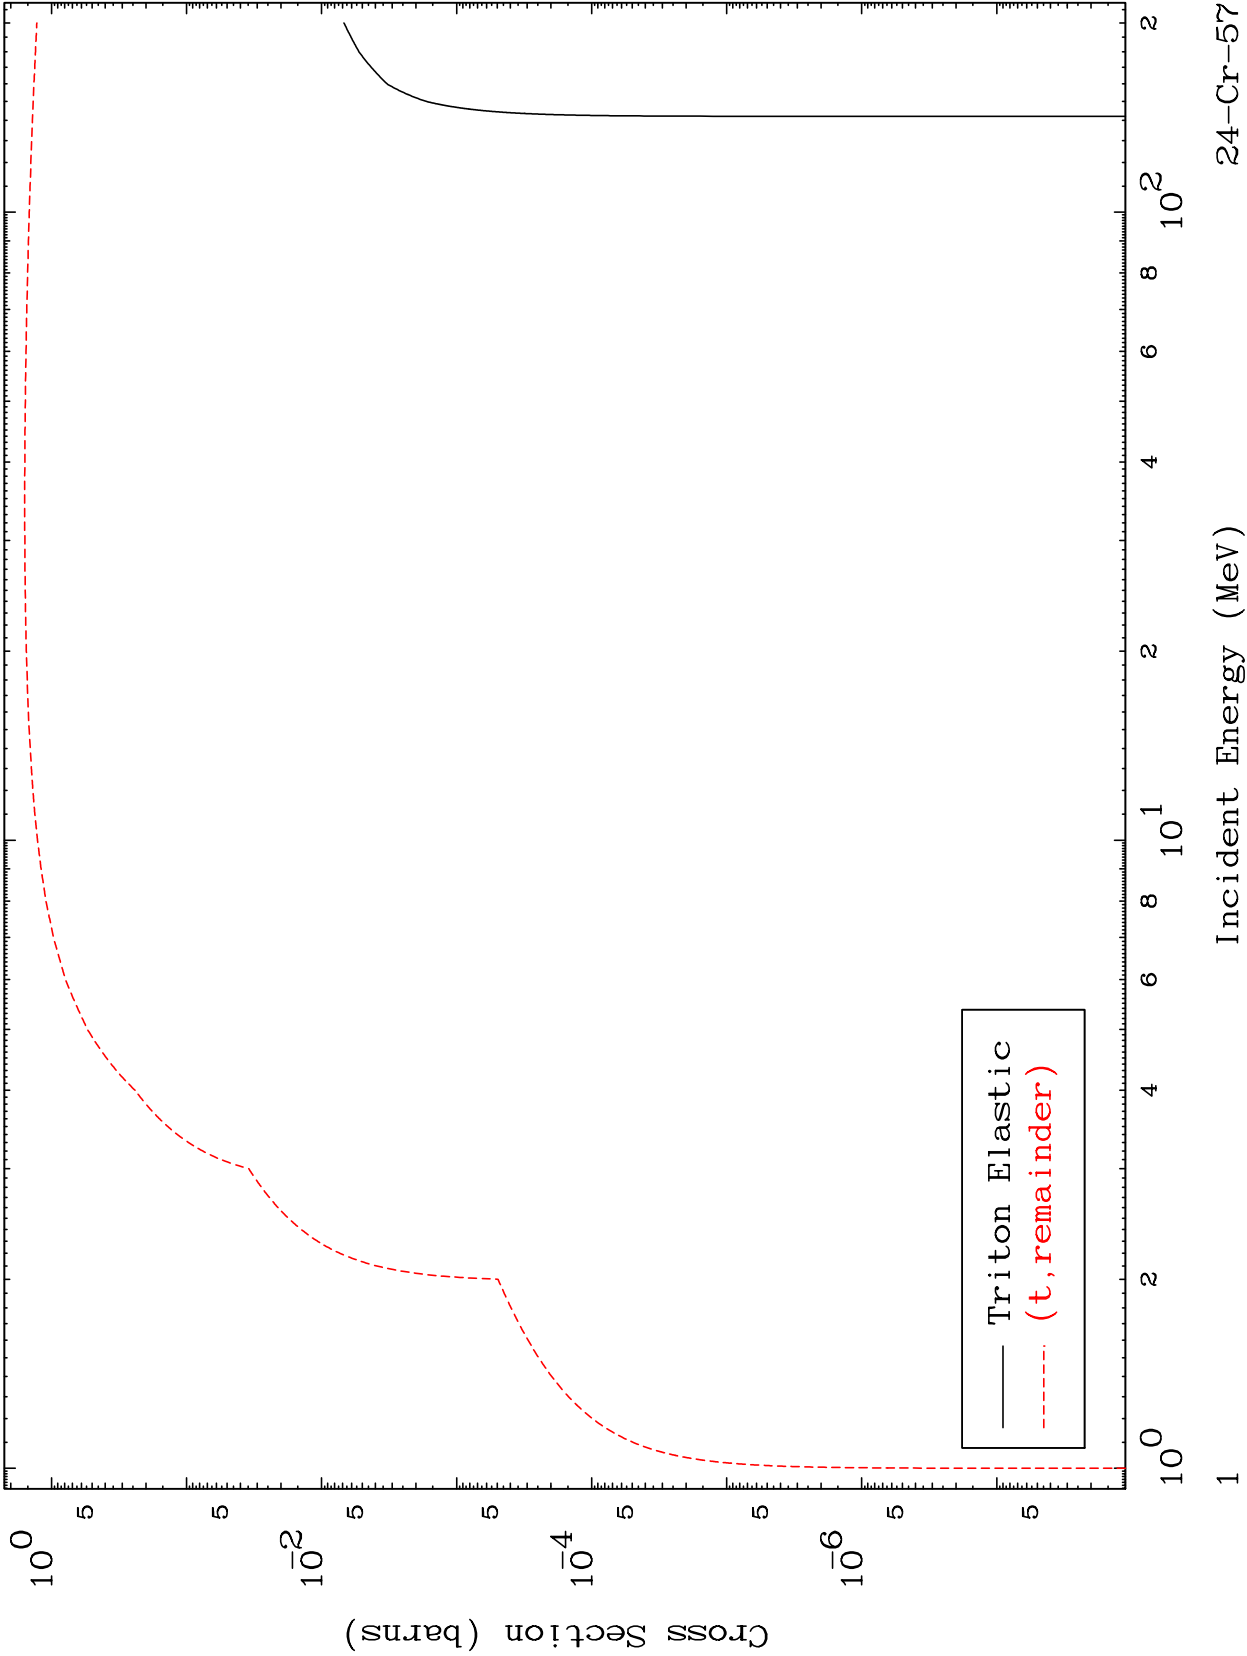

Press Mouse Button to Start

MAT 2446

Triton Major

24-Cr-57

0 Kelvin Cross Sections

Incident Energy (MeV)

24-Cr-57