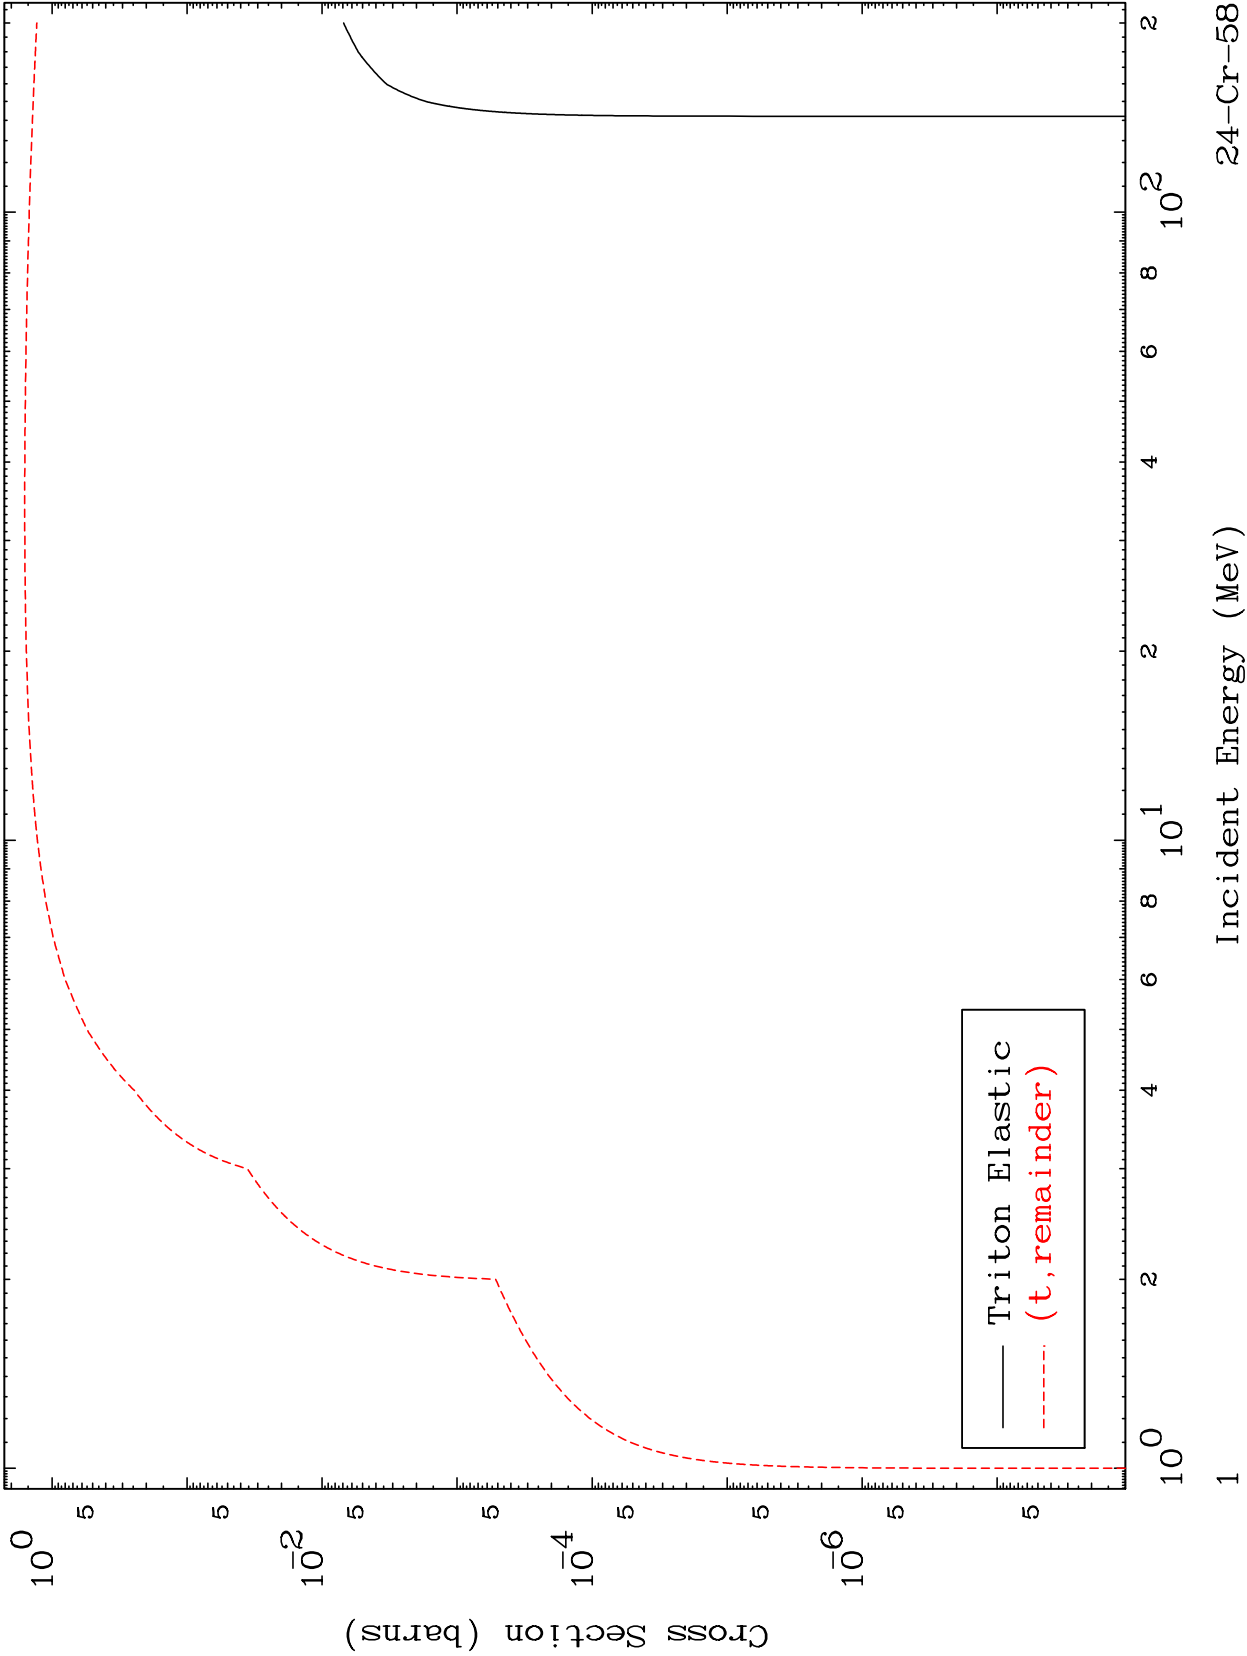

Press Mouse Button to Start

MAT 2449

Triton Major
0 Kelvin Cross Sections

24-Cr-58

Incident Energy (MeV)

24-Cr-58