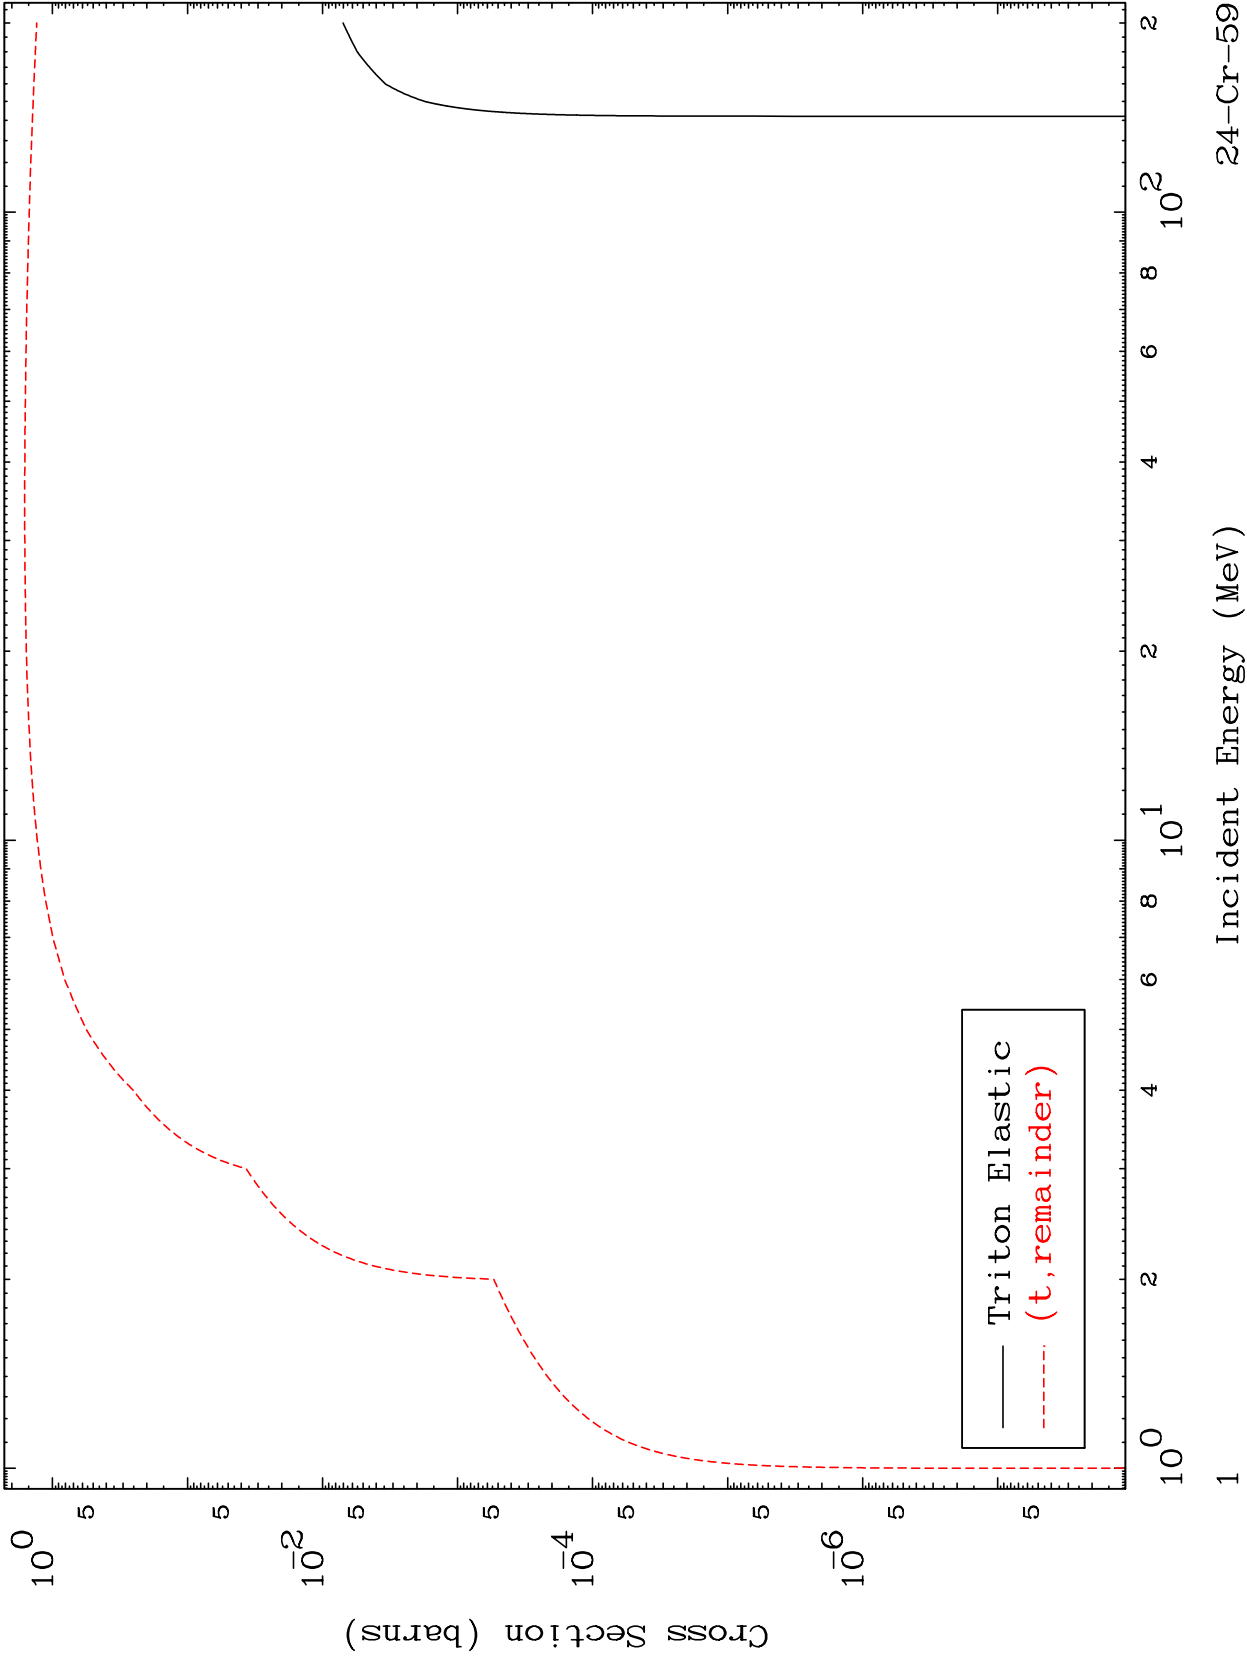

Press Mouse Button to Start

MAT 2452

Triton Major  
0 Kelvin Cross Sections

24-Cr-59

24-Cr-59

Incident Energy (MeV)