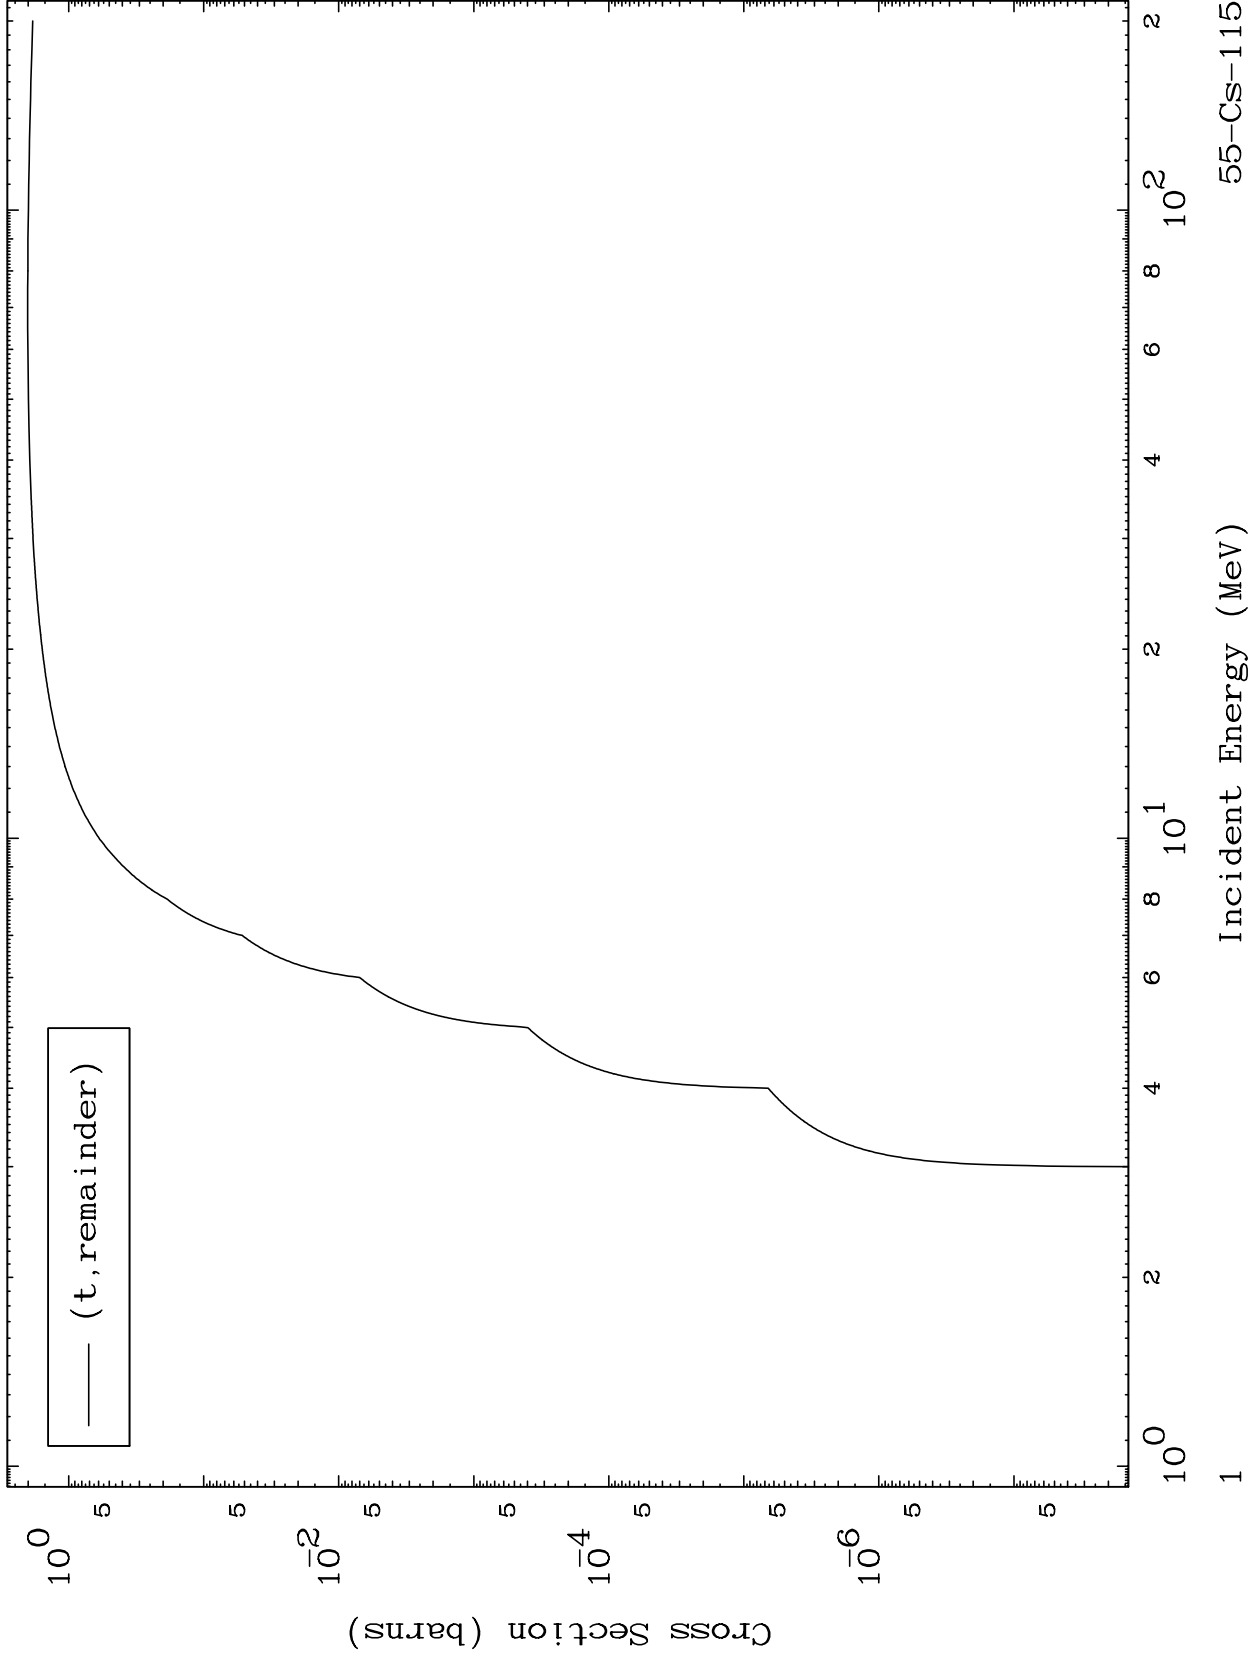

Press Mouse Button to Start

MAT 5471

Triton Major  
0 Kelvin Cross Sections

55-Cs-115

Incident Energy (MeV)

55-Cs-115