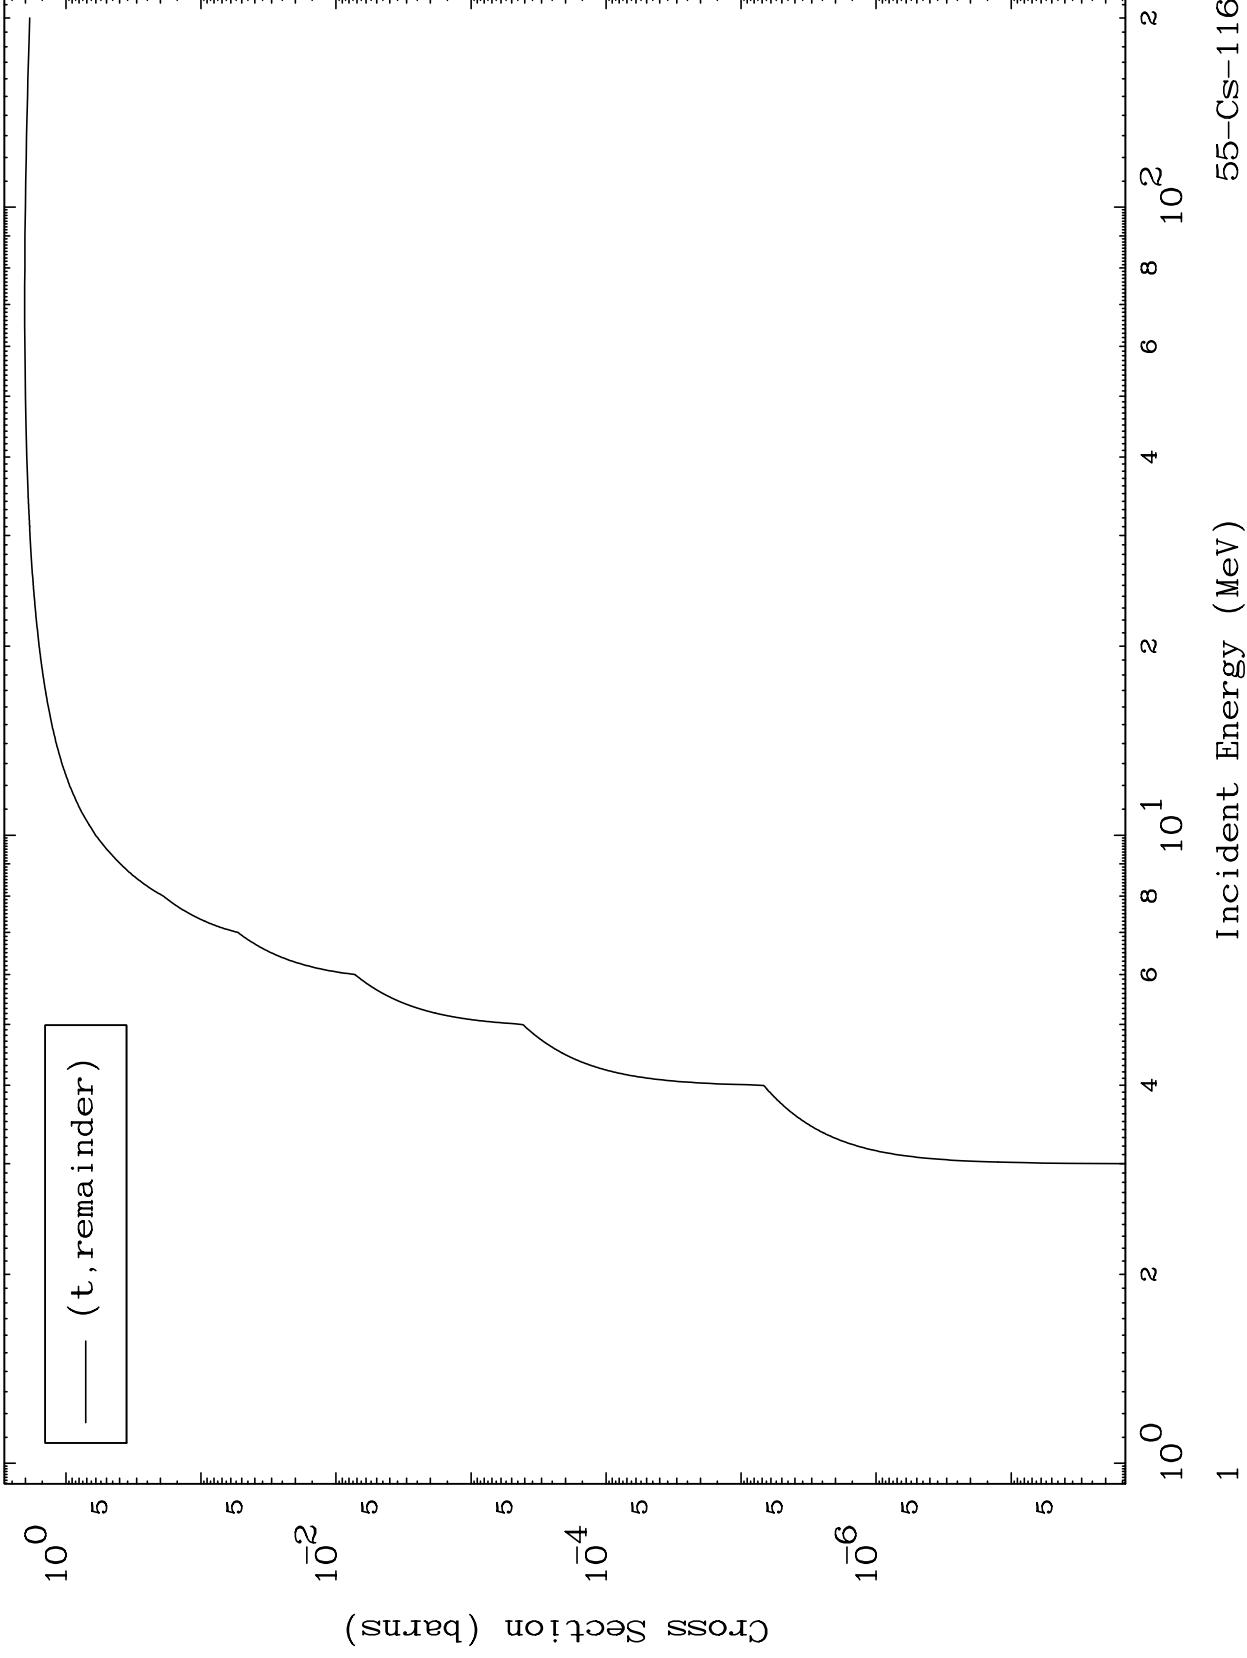

Press Mouse Button to Start

MAT 5475

Triton Major

55-Cs-116

0 Kelvin Cross Sections

Incident Energy (MeV)

55-Cs-116