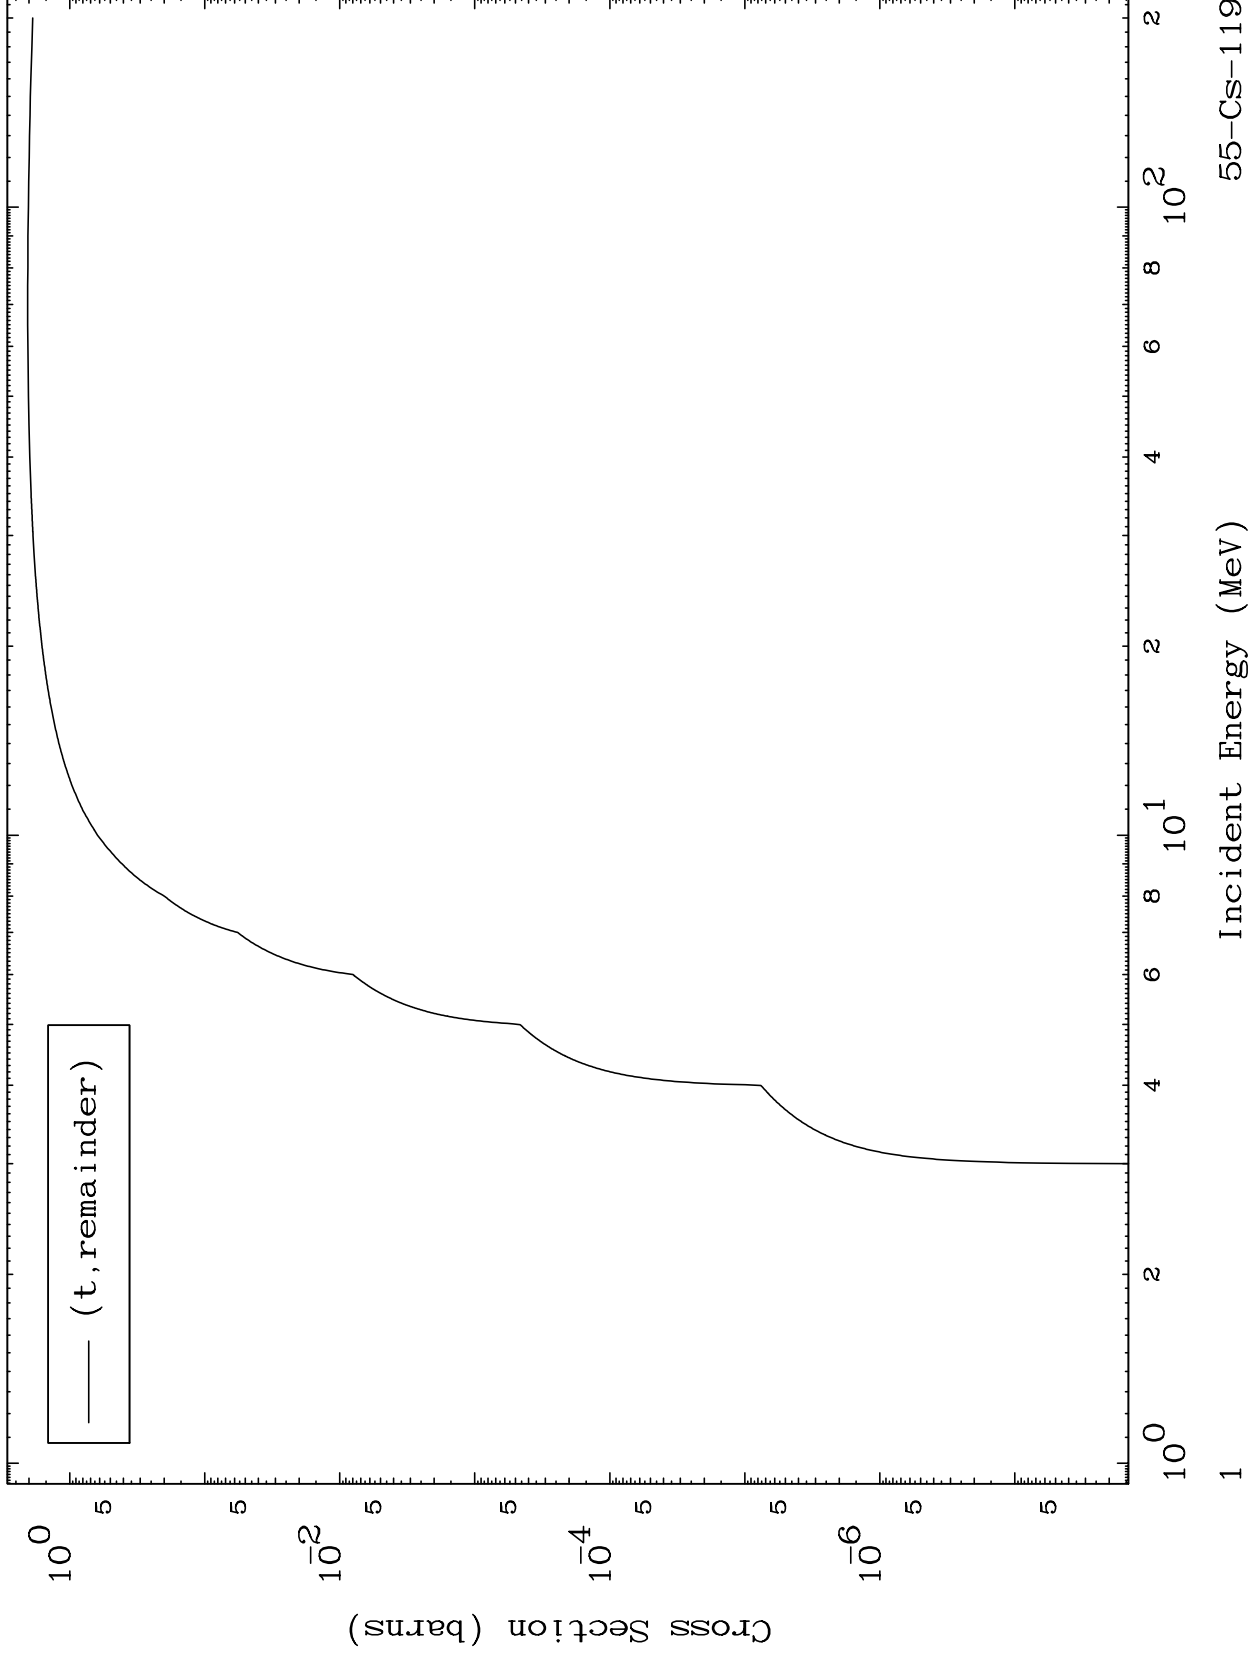

Press Mouse Button to Start

MAT 5484

Triton Major  
0 Kelvin Cross Sections

55-Cs-119

Incident Energy (MeV)

55-Cs-119