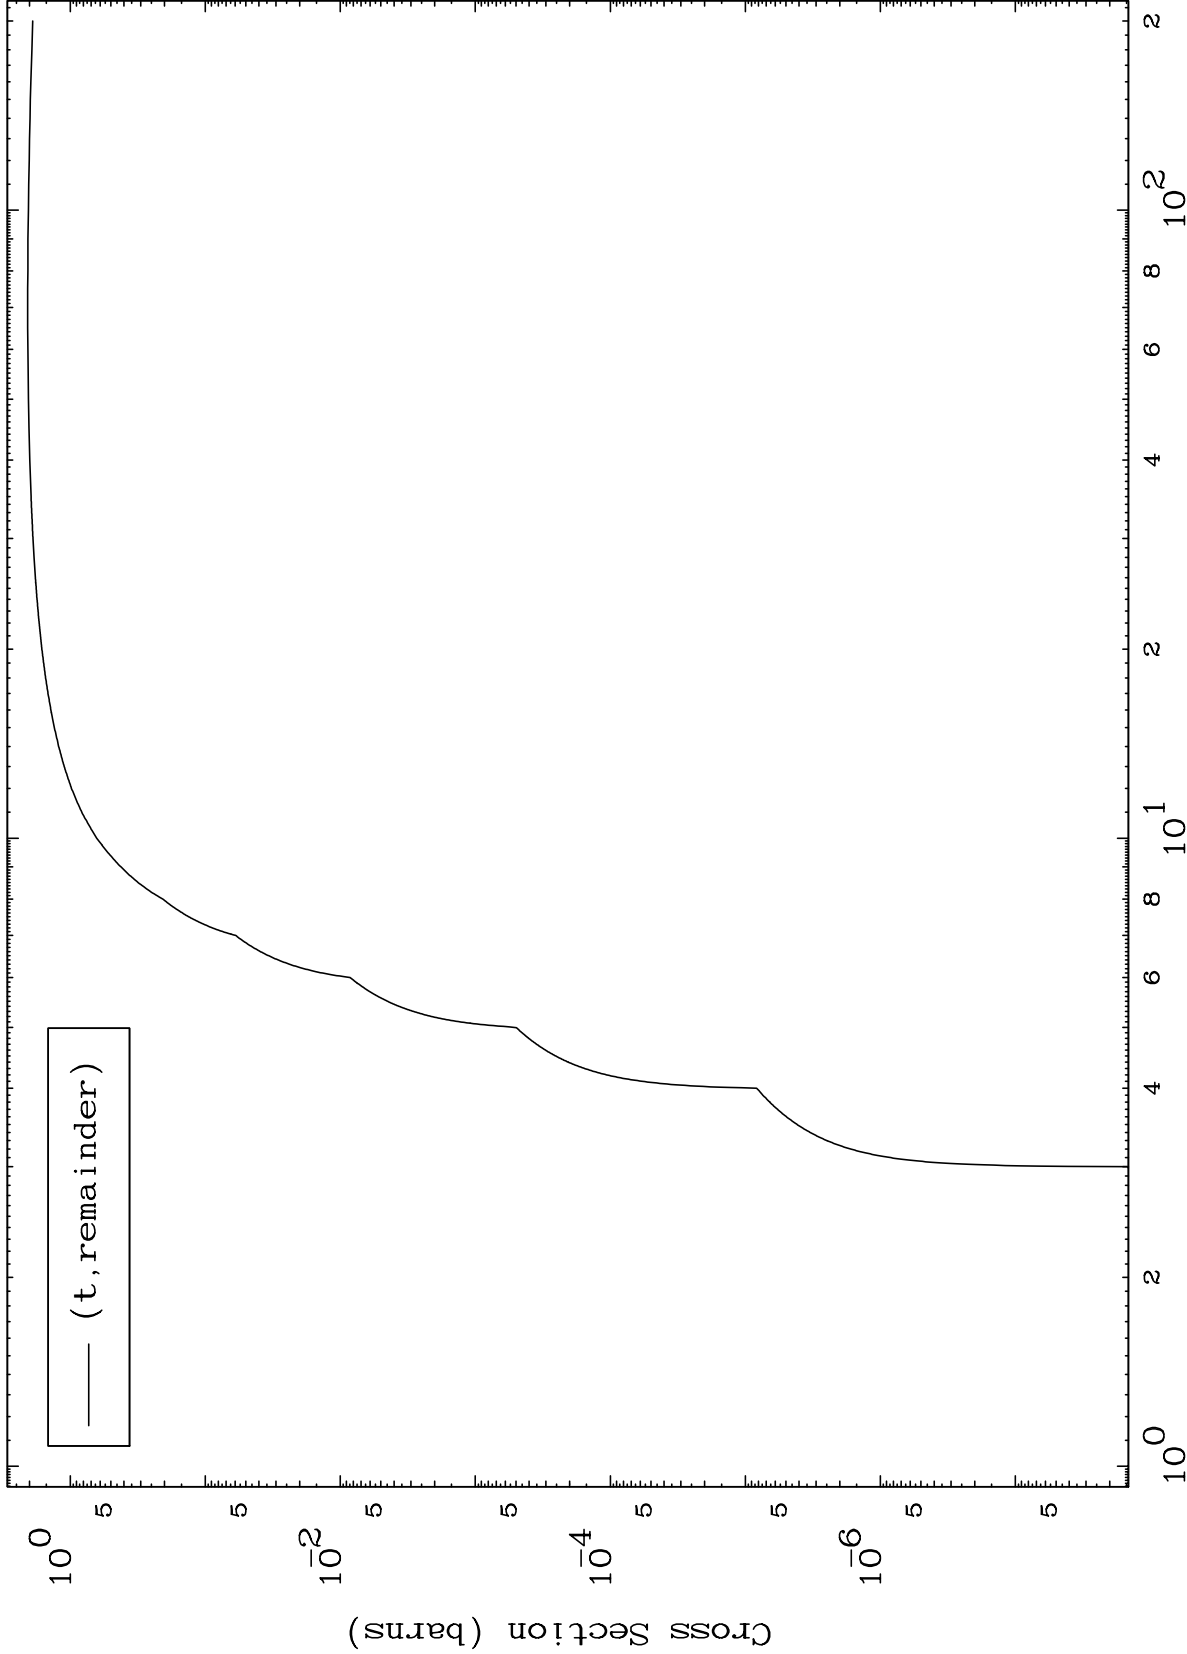

Press Mouse Button to Start

MAT 5490

Triton Major

55-Cs-121

0 Kelvin Cross Sections

Incident Energy (MeV)

55-Cs-121