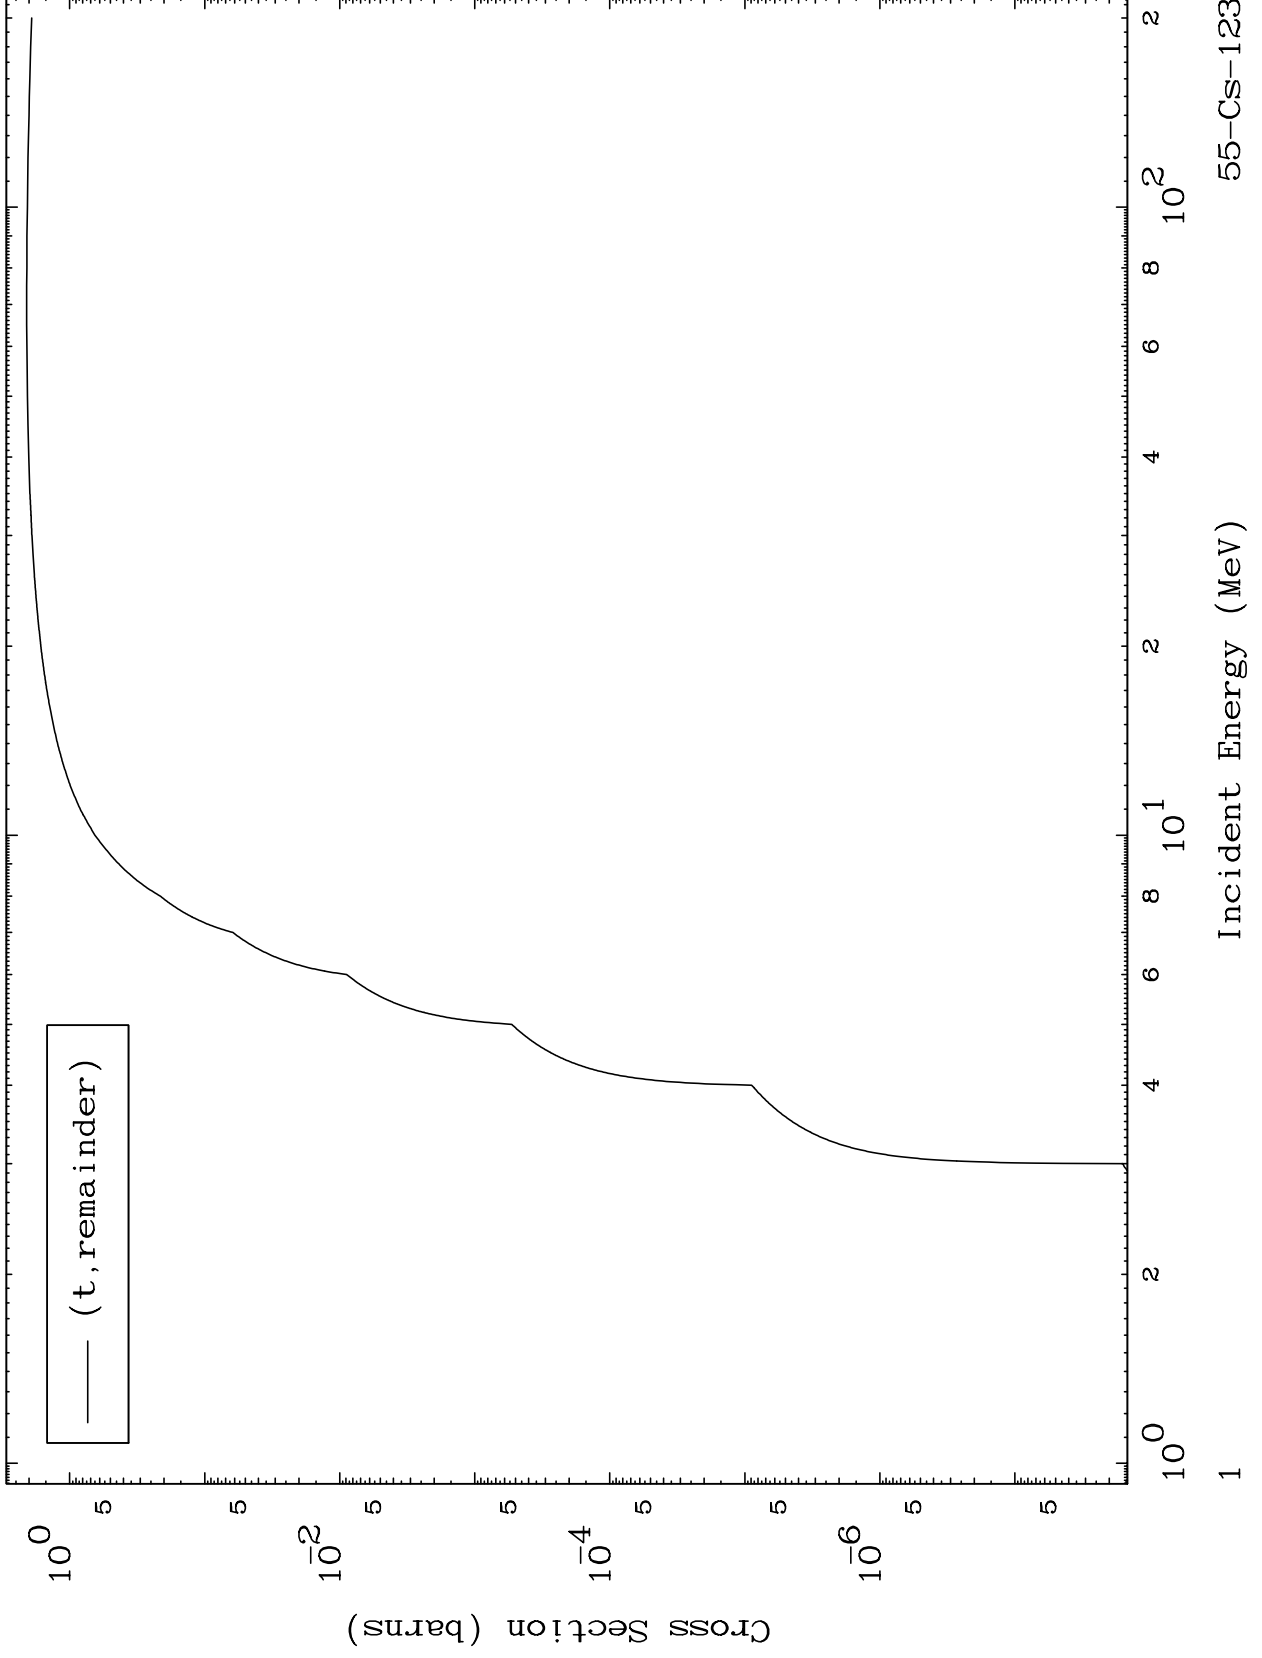

Press Mouse Button to Start

MAT 5496

Triton Major

55-Cs-123

0 Kelvin Cross Sections

Incident Energy (MeV)

55-Cs-123