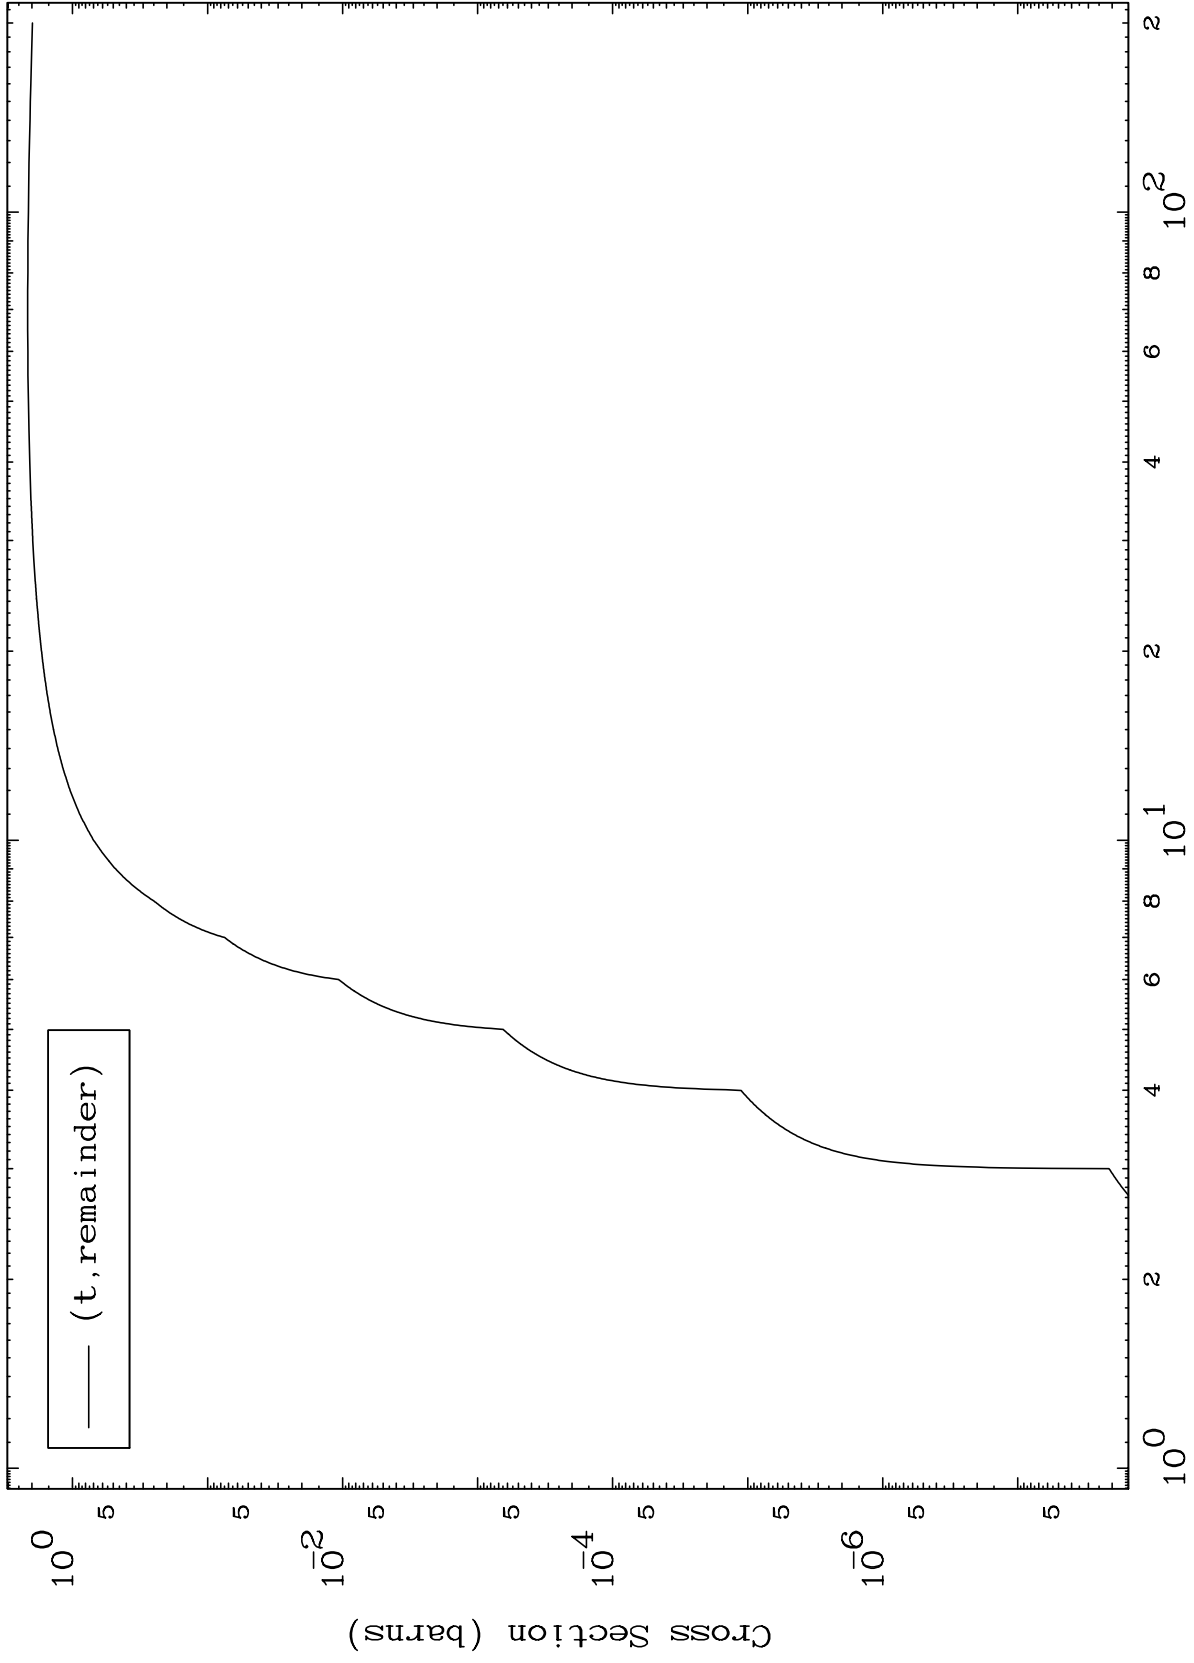

Press Mouse Button to Start

MAT 5519

Triton Major

55-Cs-131

0 Kelvin Cross Sections

Incident Energy (MeV)

55-Cs-131