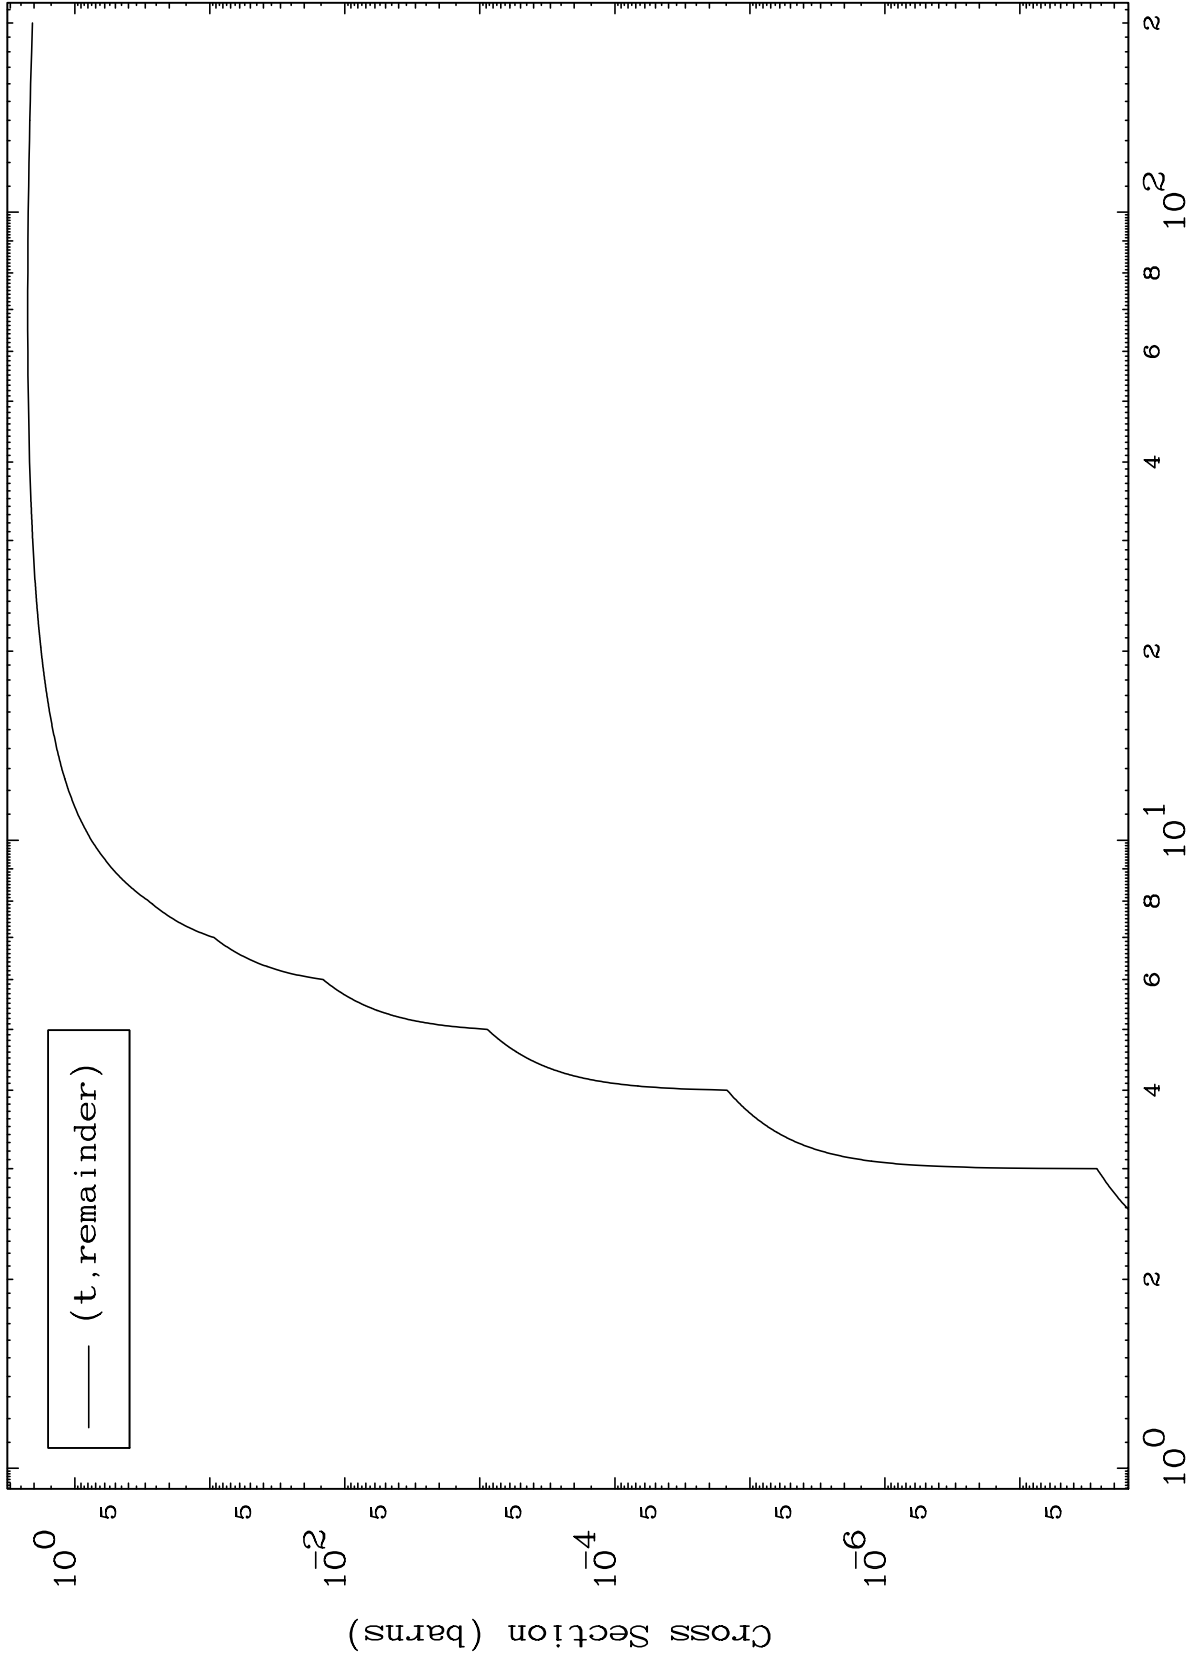

Press Mouse Button to Start

MAT 5549

Triton Major

55-Cs-141

0 Kelvin Cross Sections

Incident Energy (MeV)

55-Cs-141