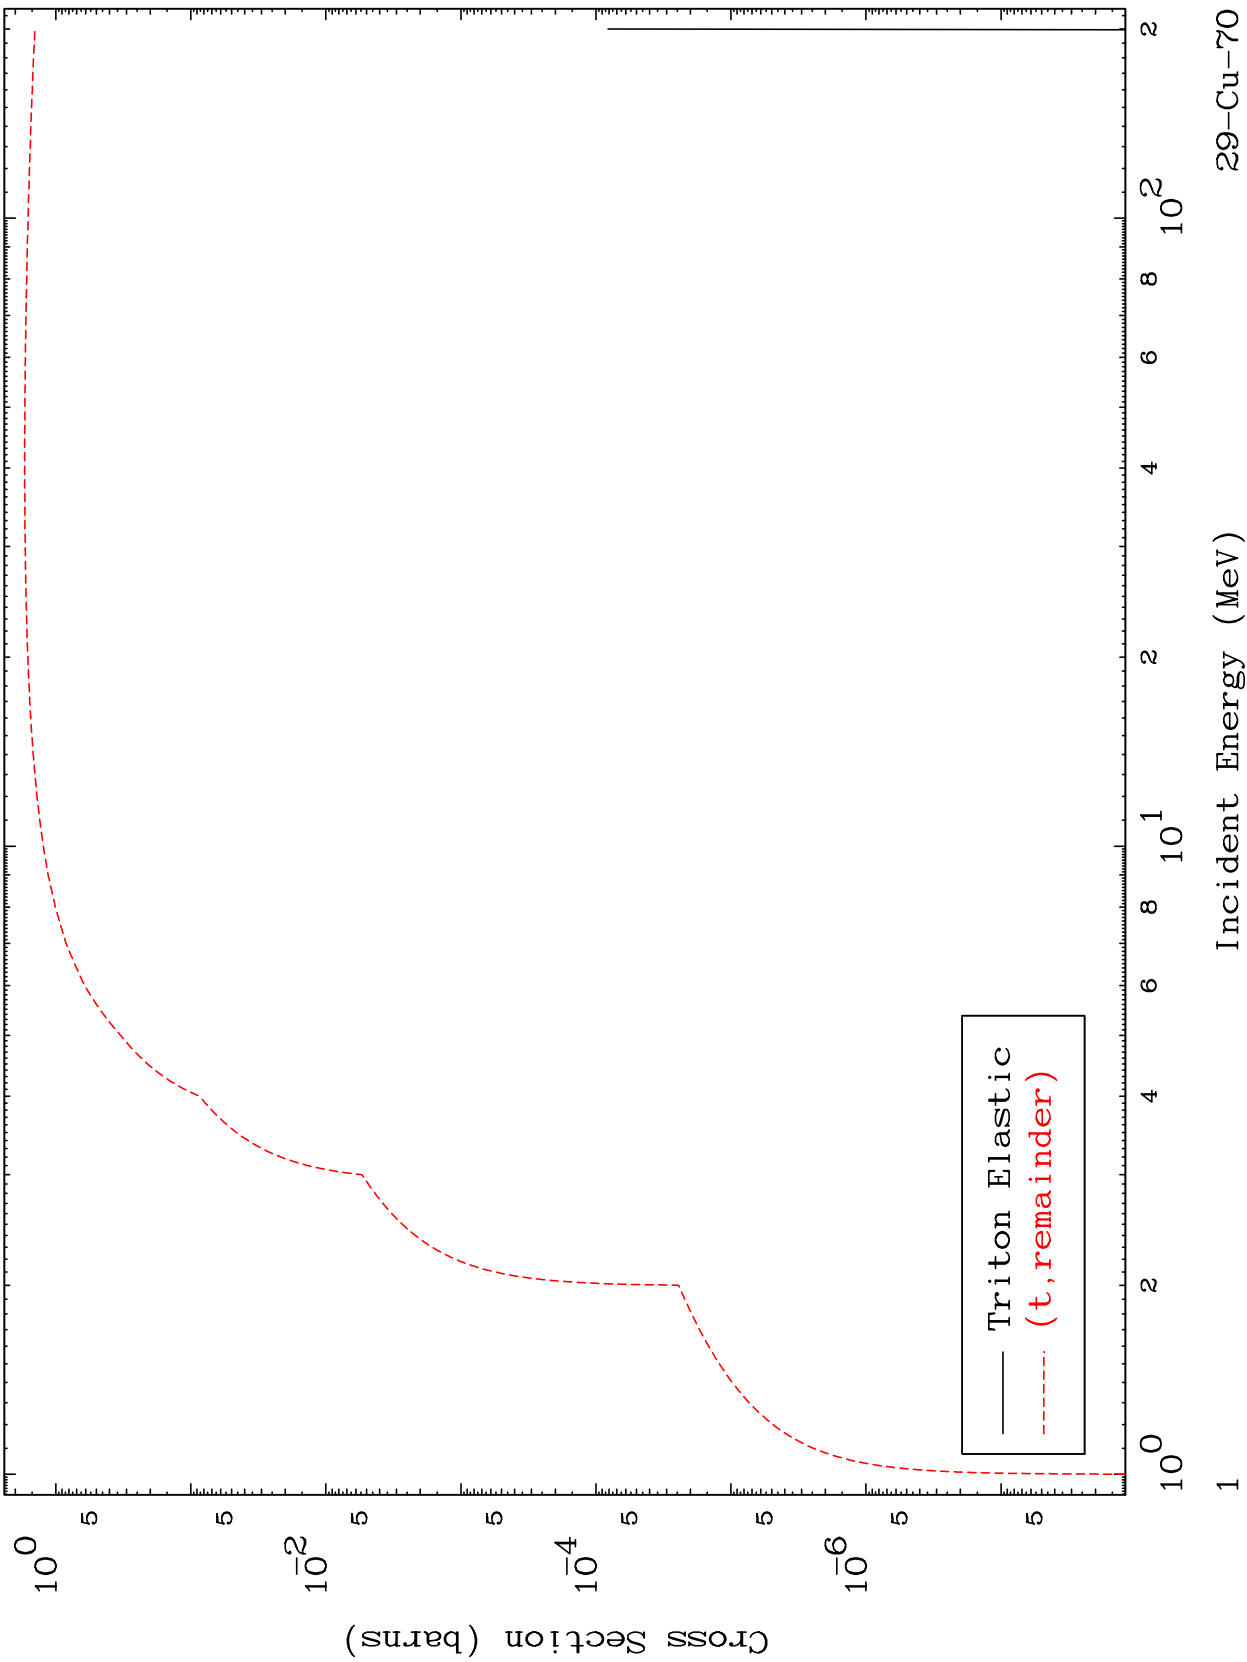

Press Mouse Button to Start

MAT 2946

Triton Major
0 Kelvin Cross Sections

29-Cu-70

29-Cu-70