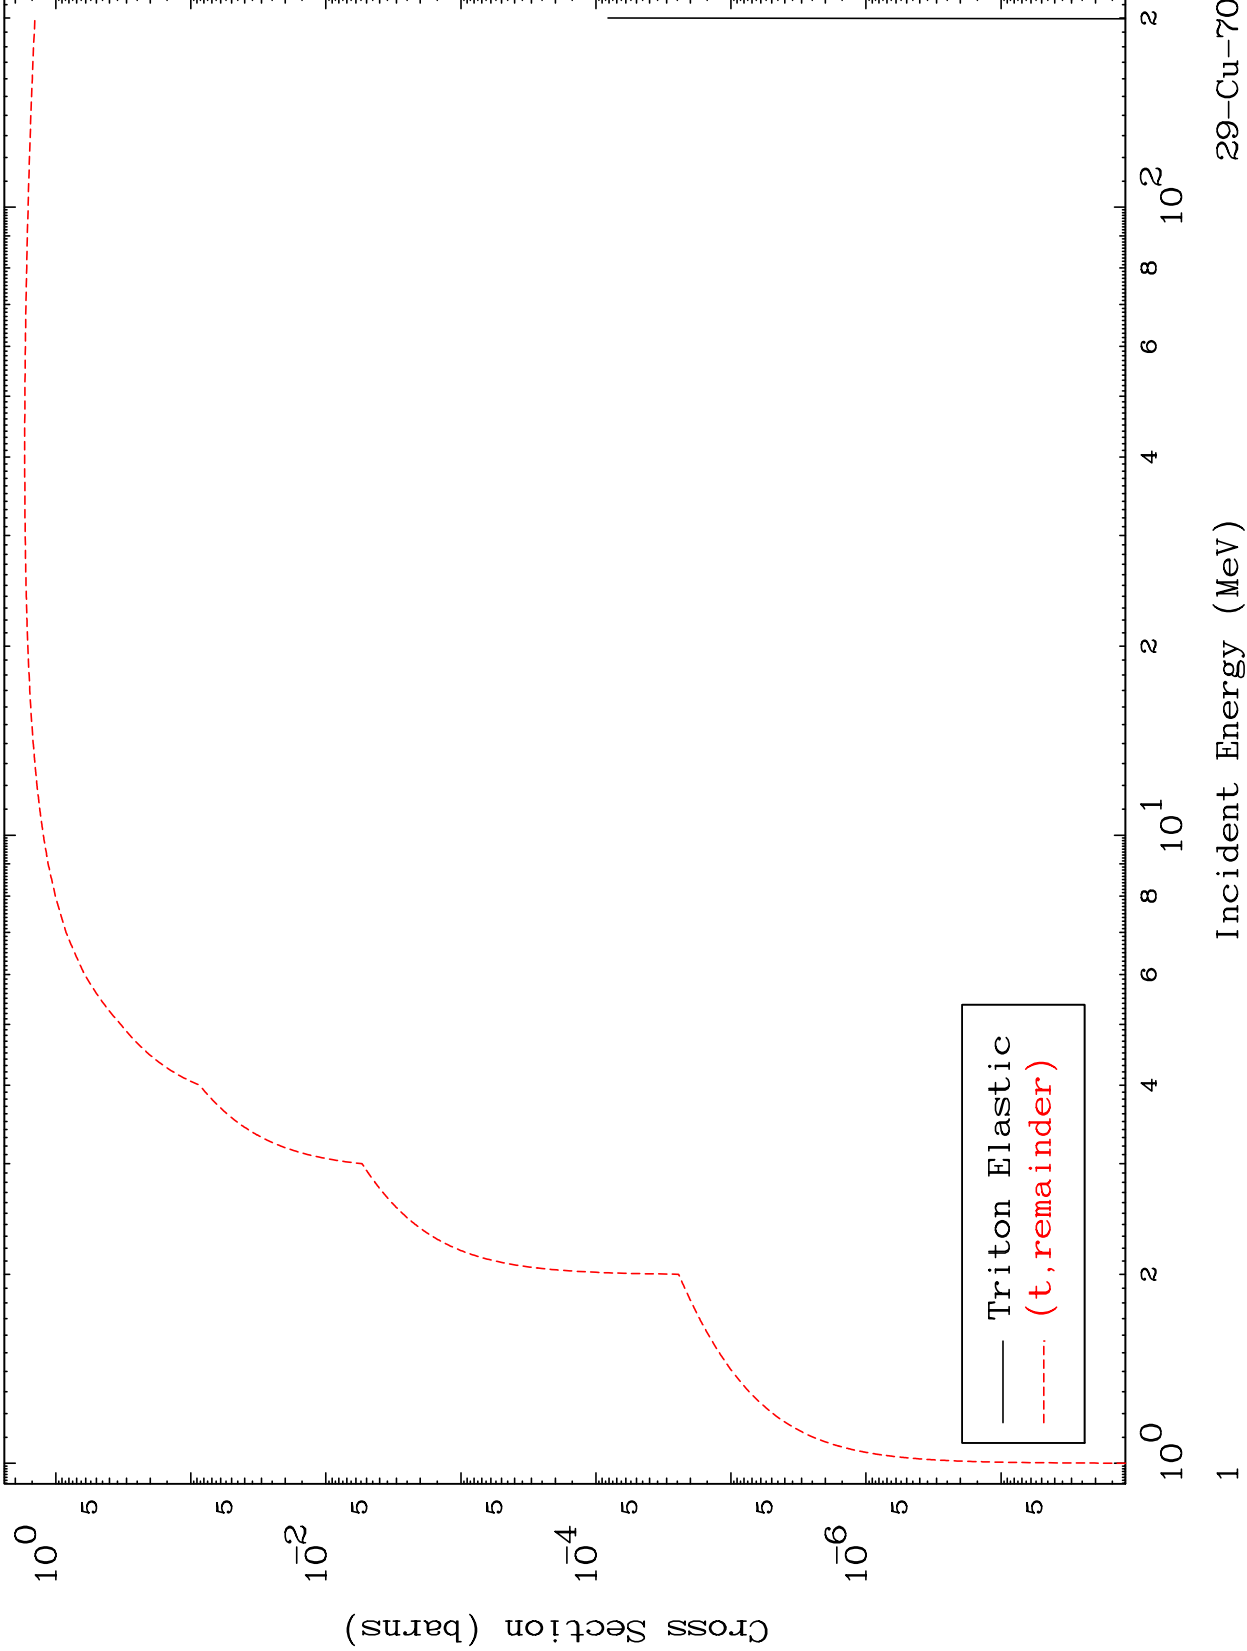

Press Mouse Button to Start

MAT 2947

Triton Major  
0 Kelvin Cross Sections

29-Cu-70

29-Cu-70

Incident Energy (MeV)