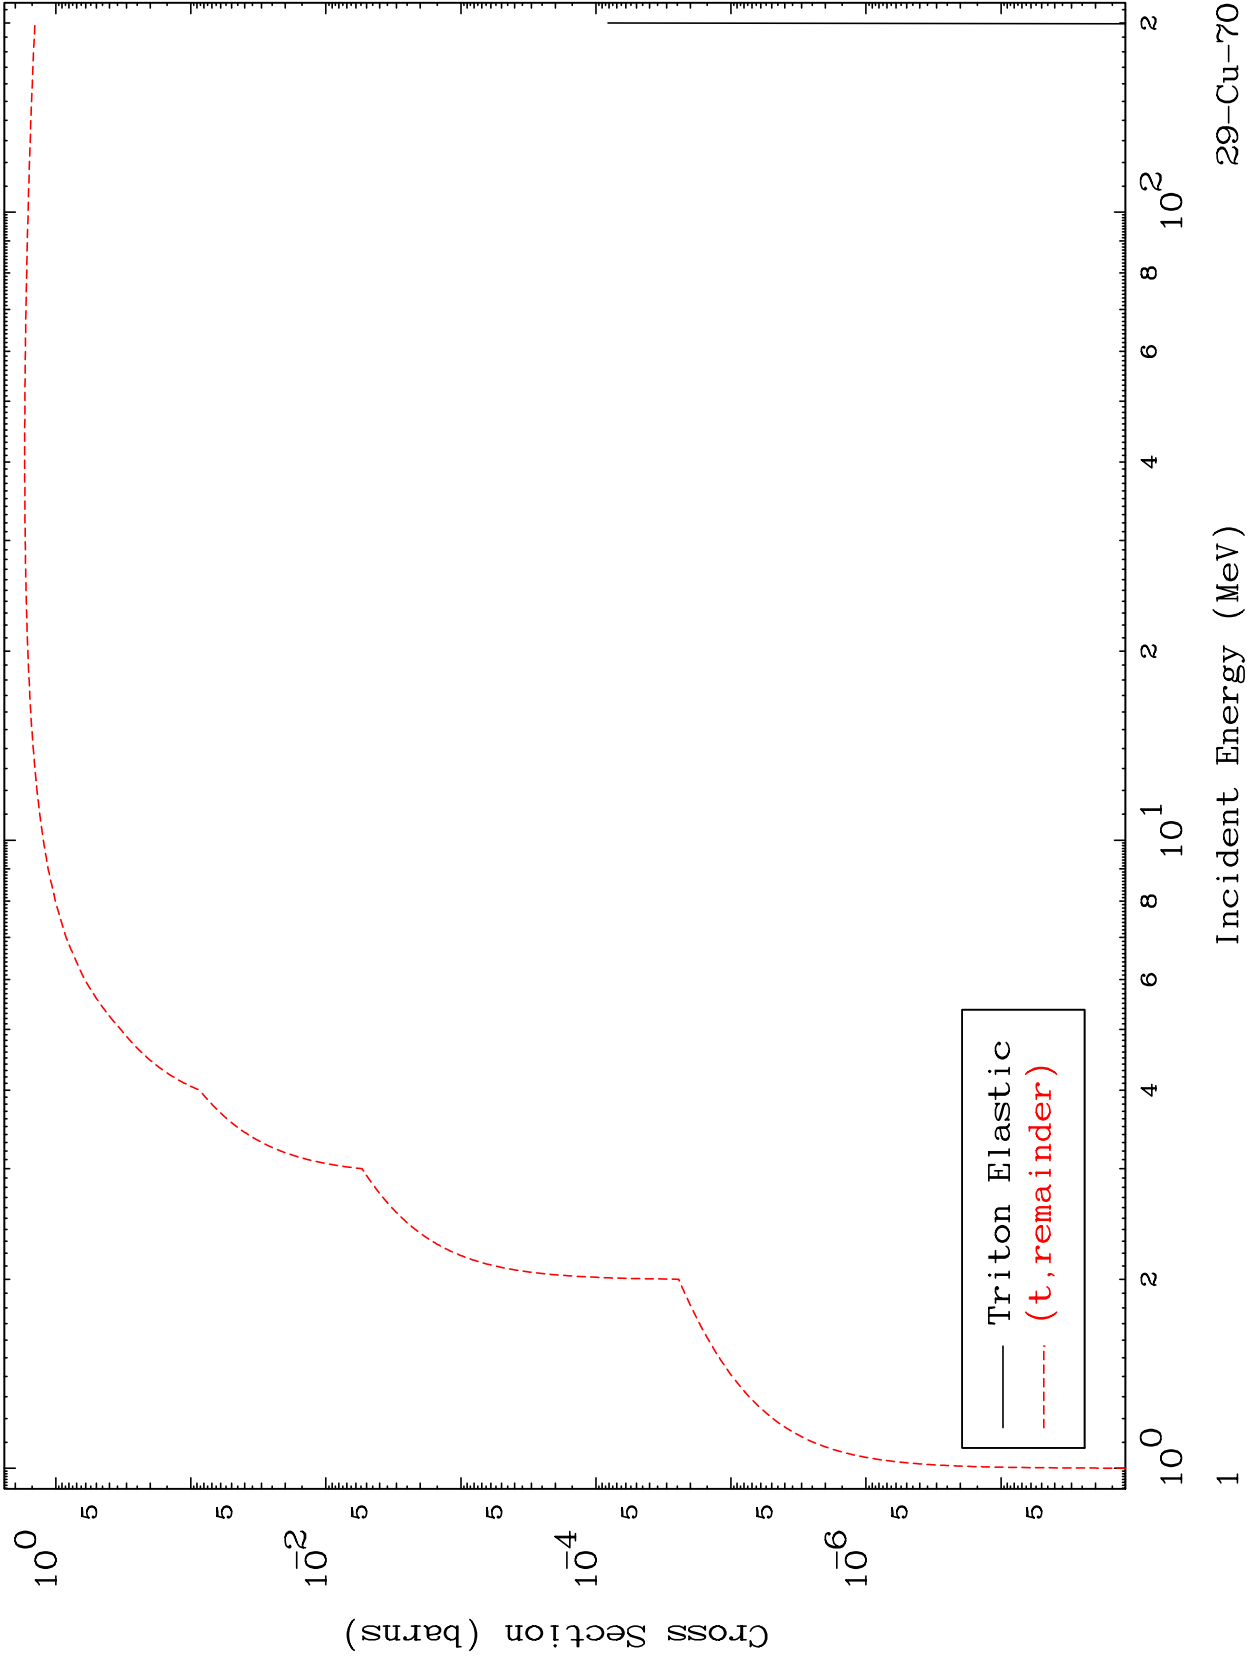

Press Mouse Button to Start

MAT 2948

Triton Major
0 Kelvin Cross Sections

29-Cu-70

29-Cu-70

Incident Energy (MeV)