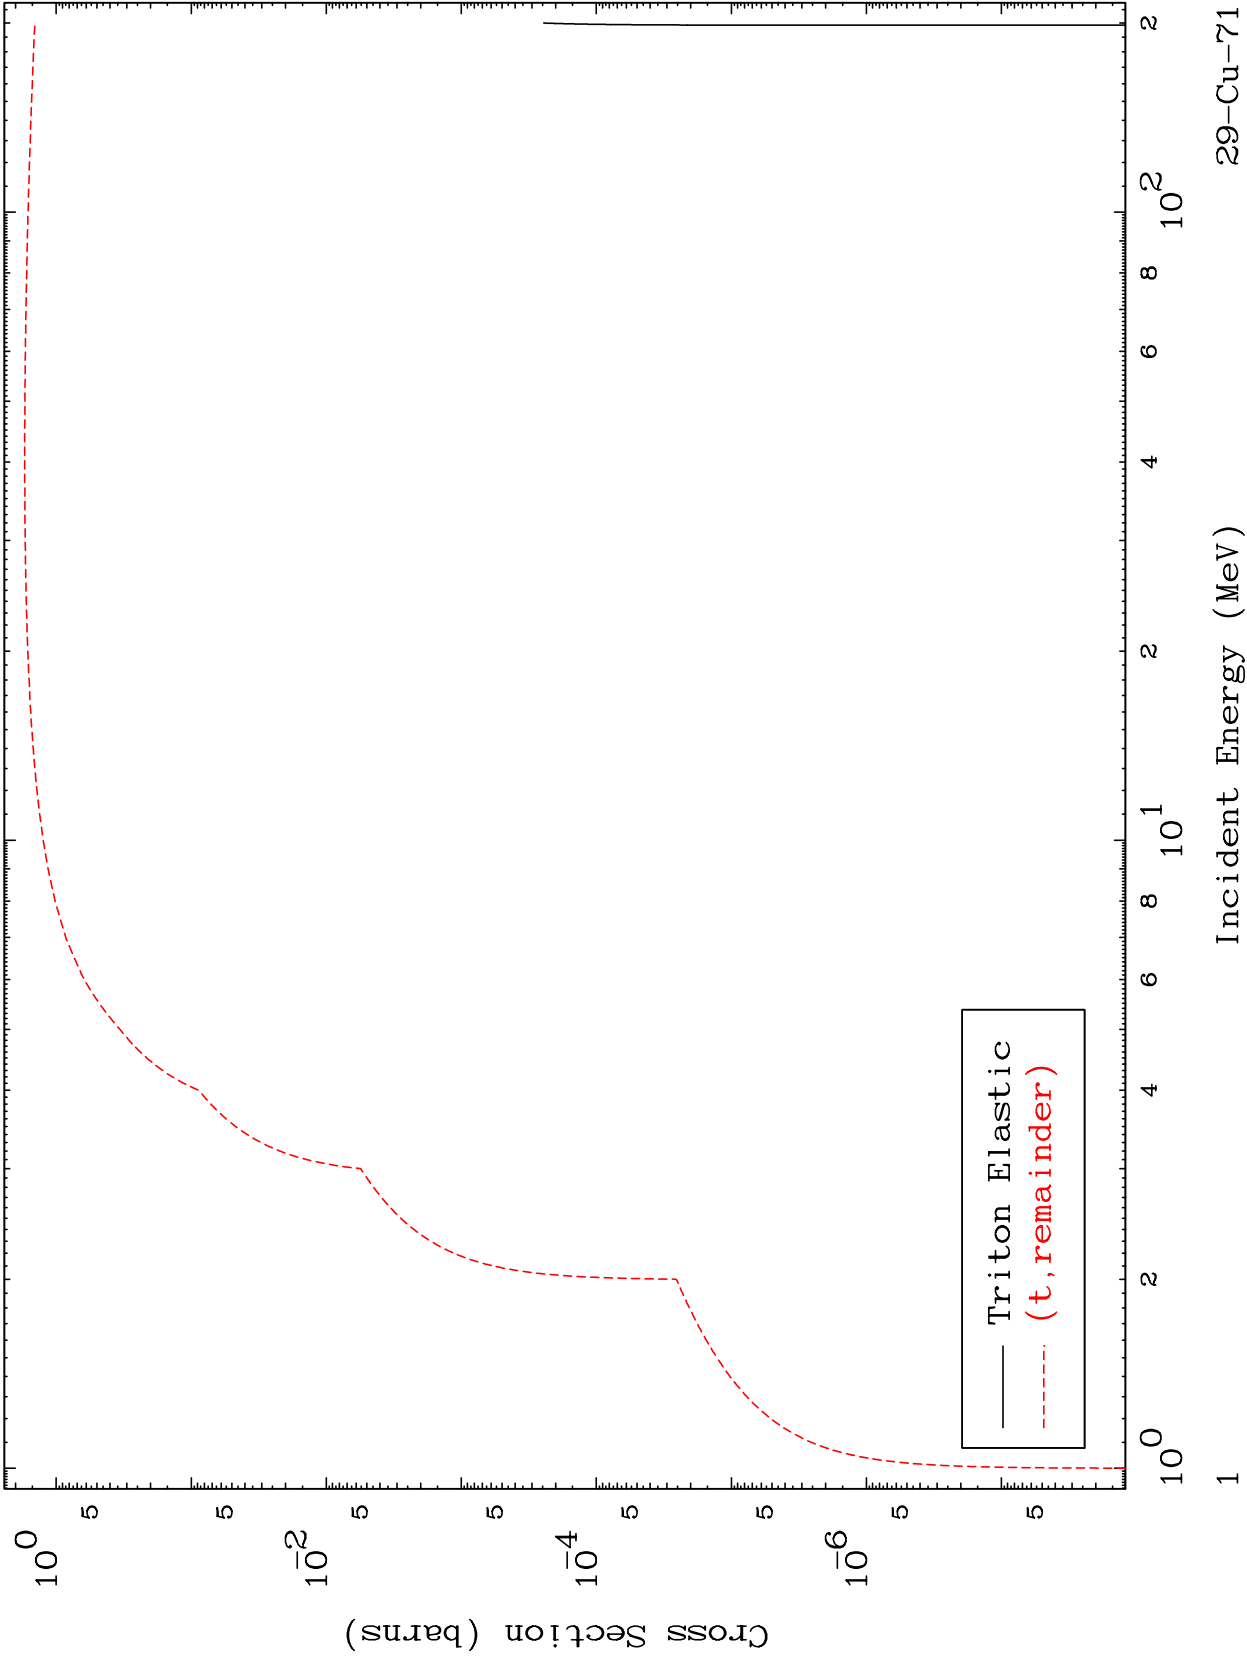

Press Mouse Button to Start

MAT 2949

Triton Major
0 Kelvin Cross Sections

29-Cu-71

29-Cu-71

Incident Energy (MeV)