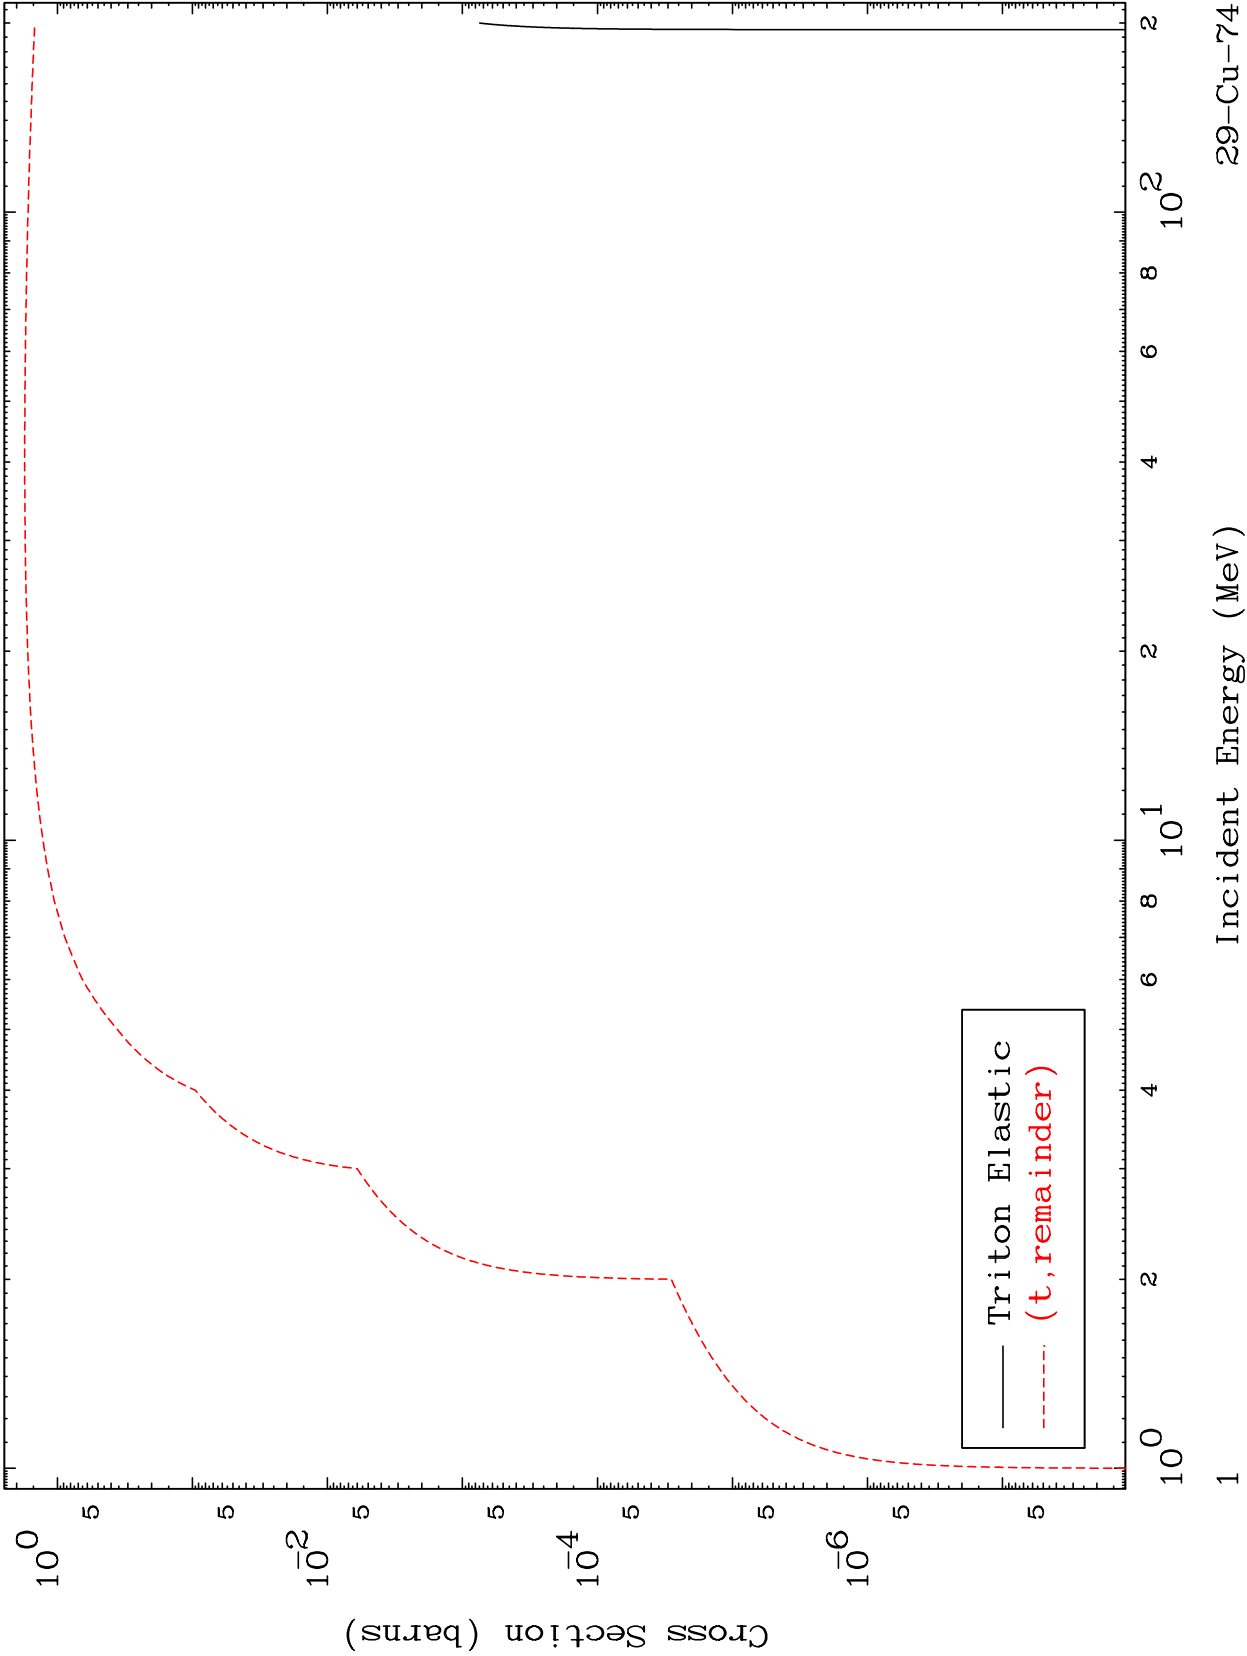

Press Mouse Button to Start

MAT 2958

Triton Major
0 Kelvin Cross Sections

29-Cu-74

29-Cu-74

Incident Energy (MeV)