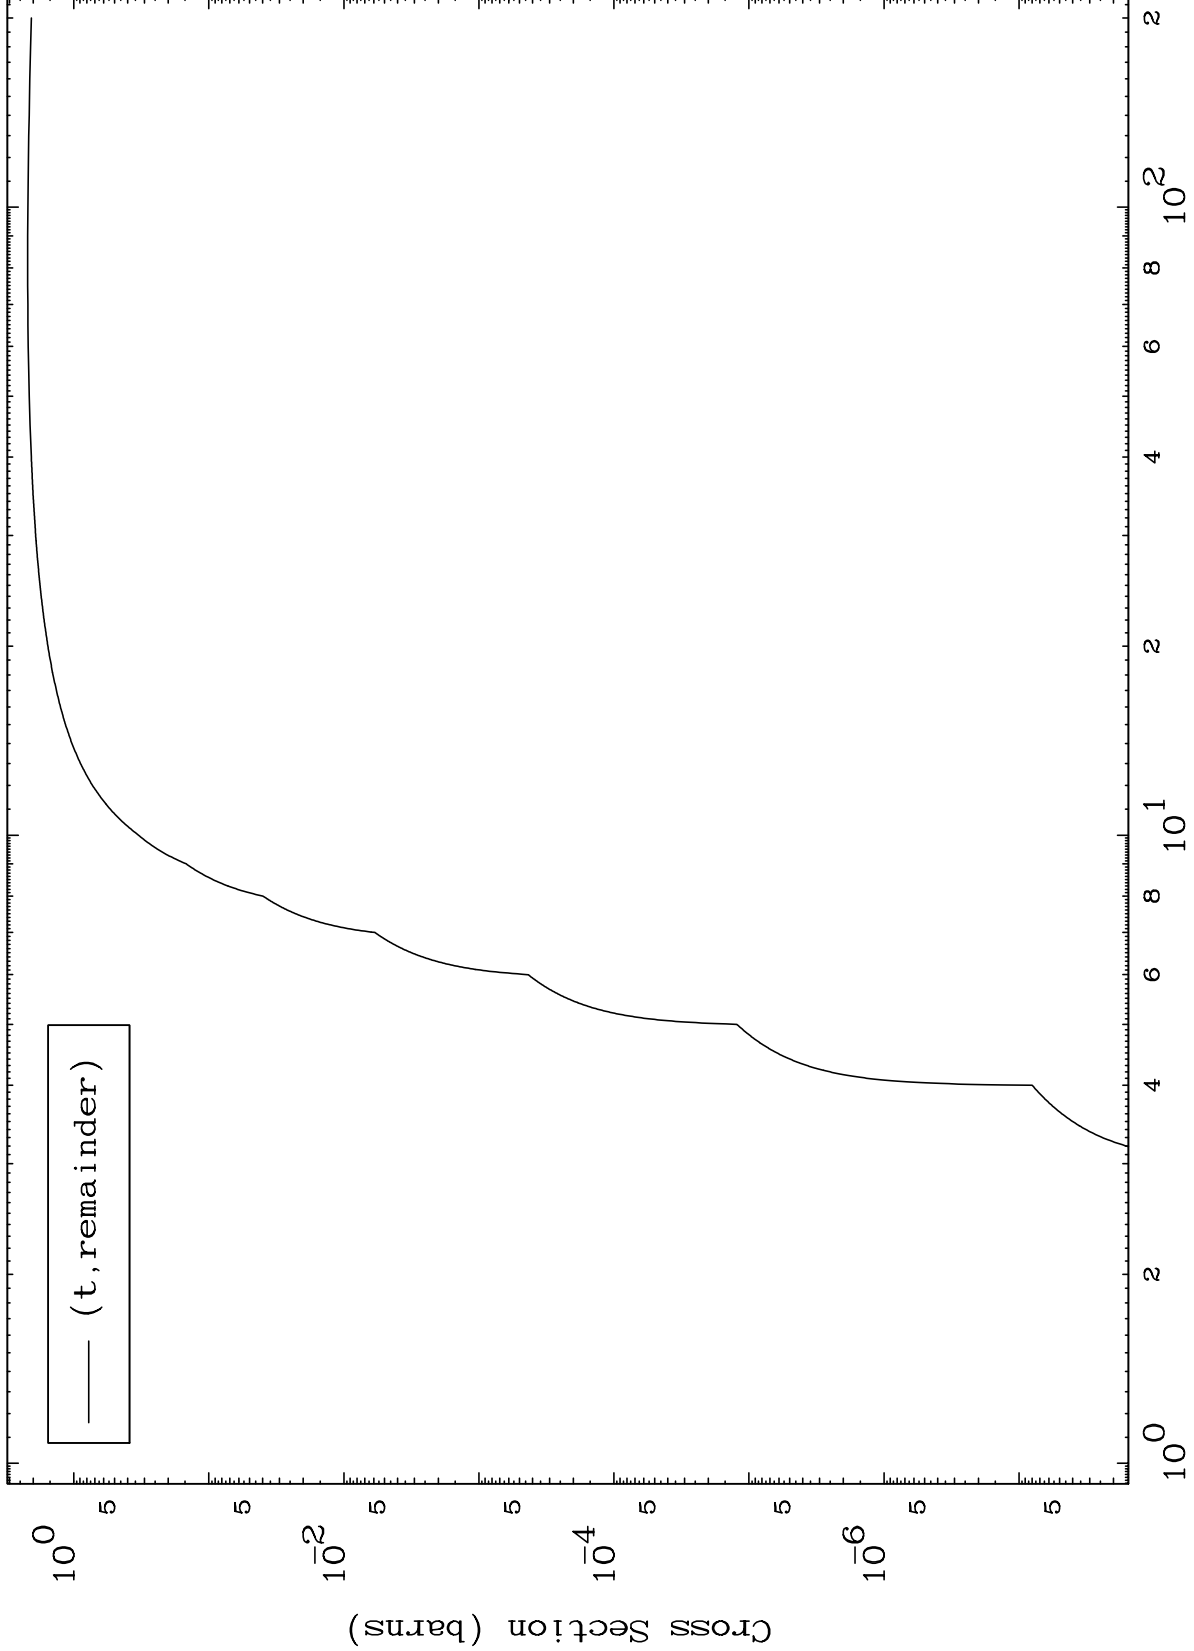

Press Mouse Button to Start

MAT 6583

Triton Major

66-Dy-142

0 Kelvin Cross Sections

Incident Energy (MeV)

66-Dy-142