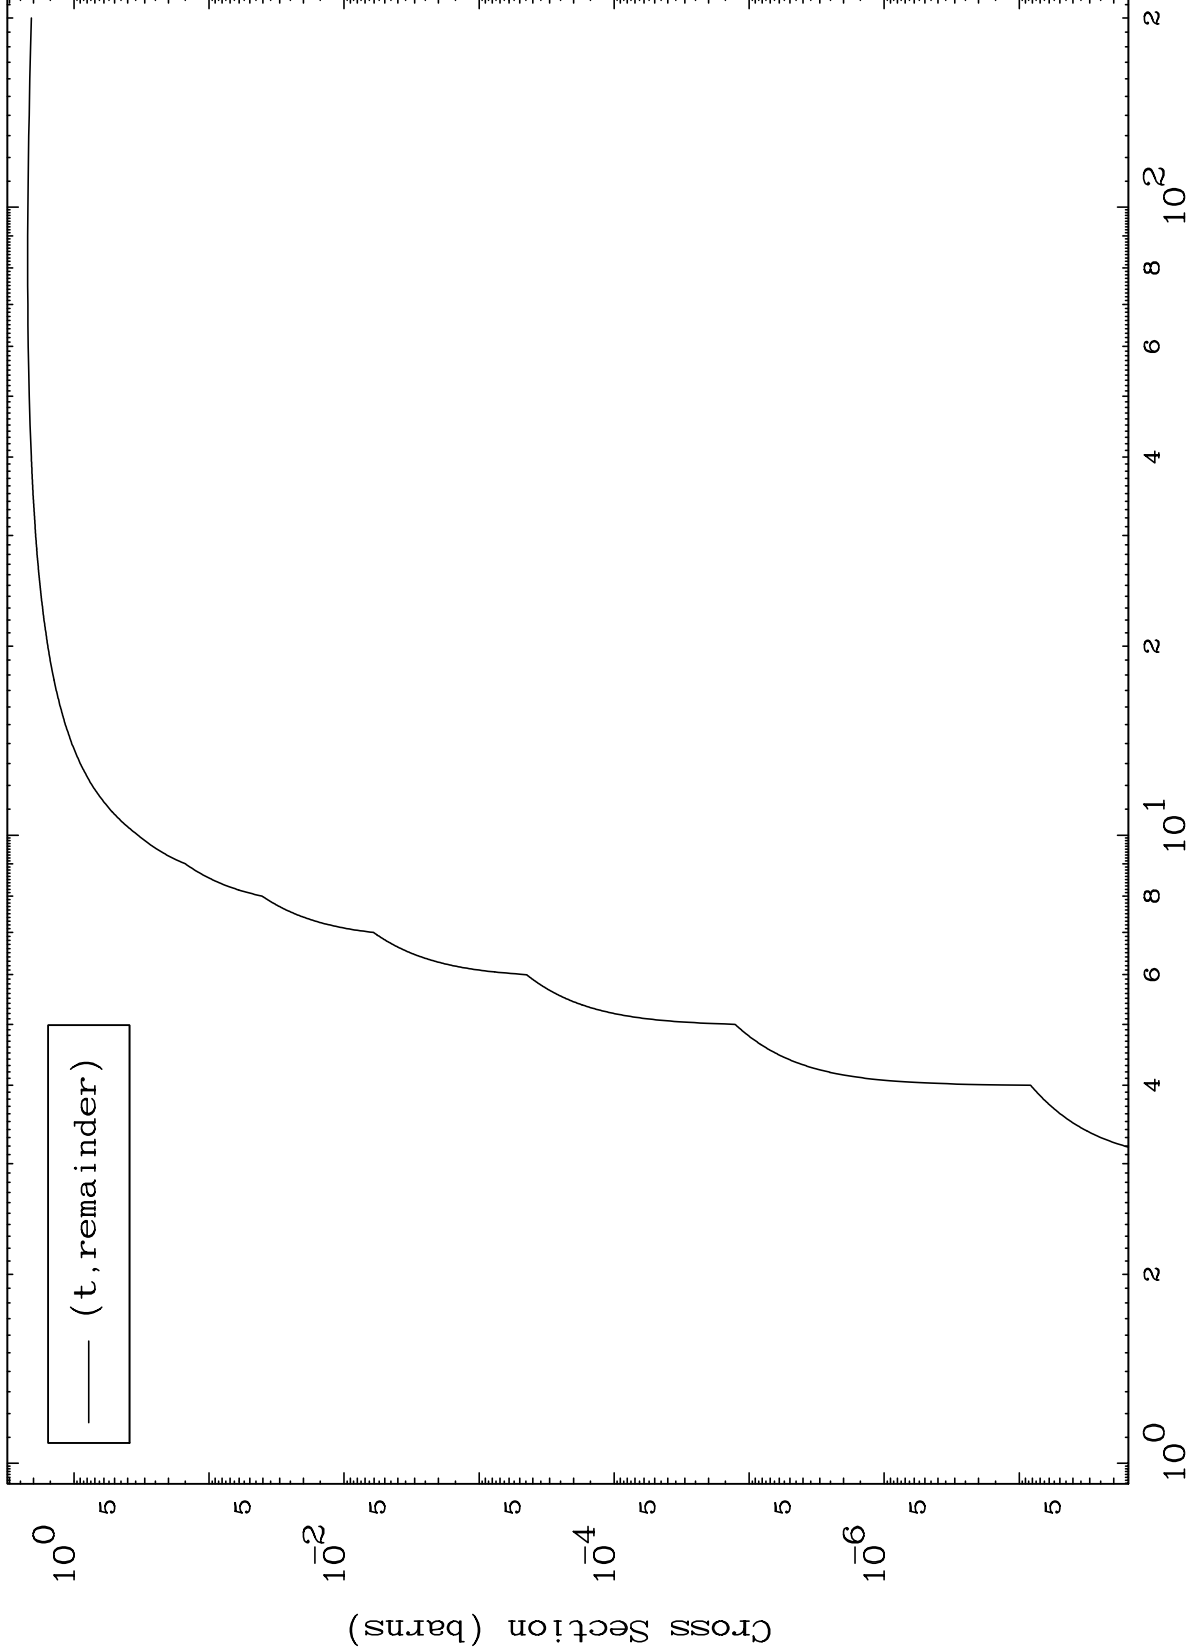

Press Mouse Button to Start

MAT 6586

Triton Major

66-Dy-143

0 Kelvin Cross Sections

Incident Energy (MeV)

66-Dy-143