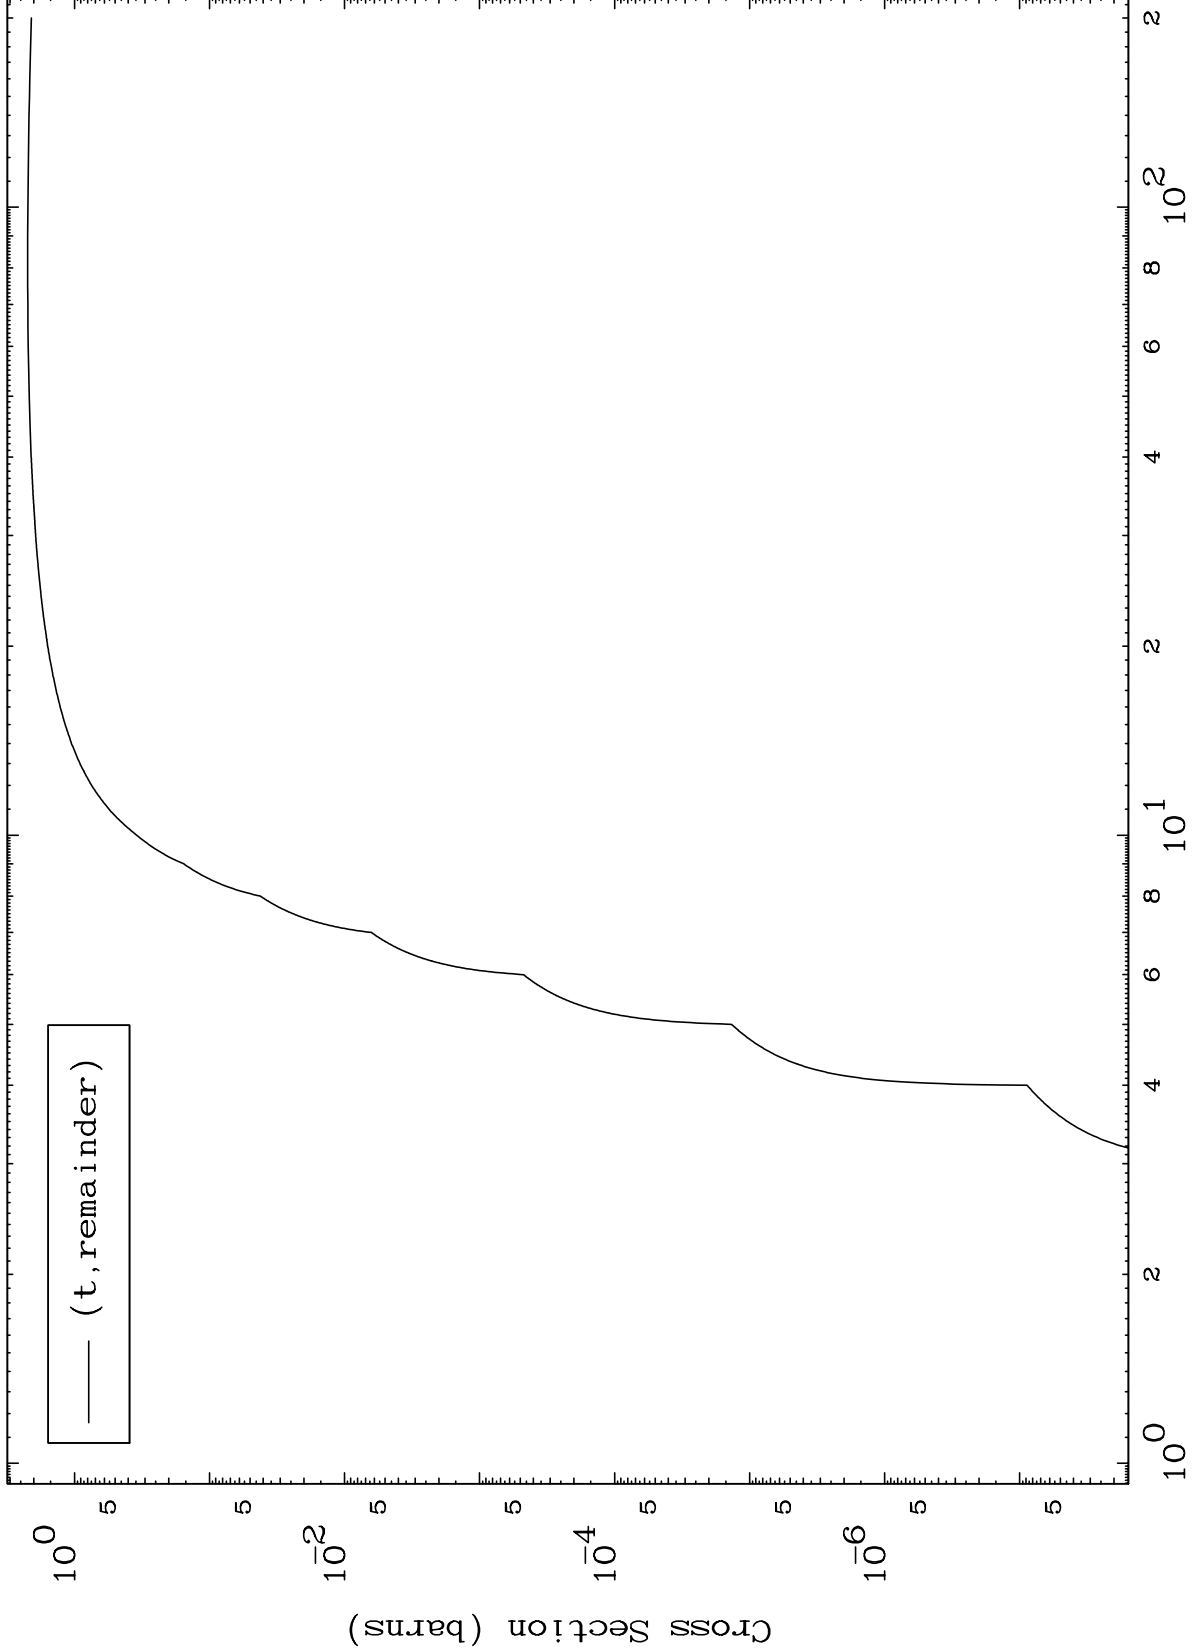

Press Mouse Button to Start

MAT 6593

Triton Major

66-Dy-145

0 Kelvin Cross Sections

Incident Energy (MeV)

66-Dy-145