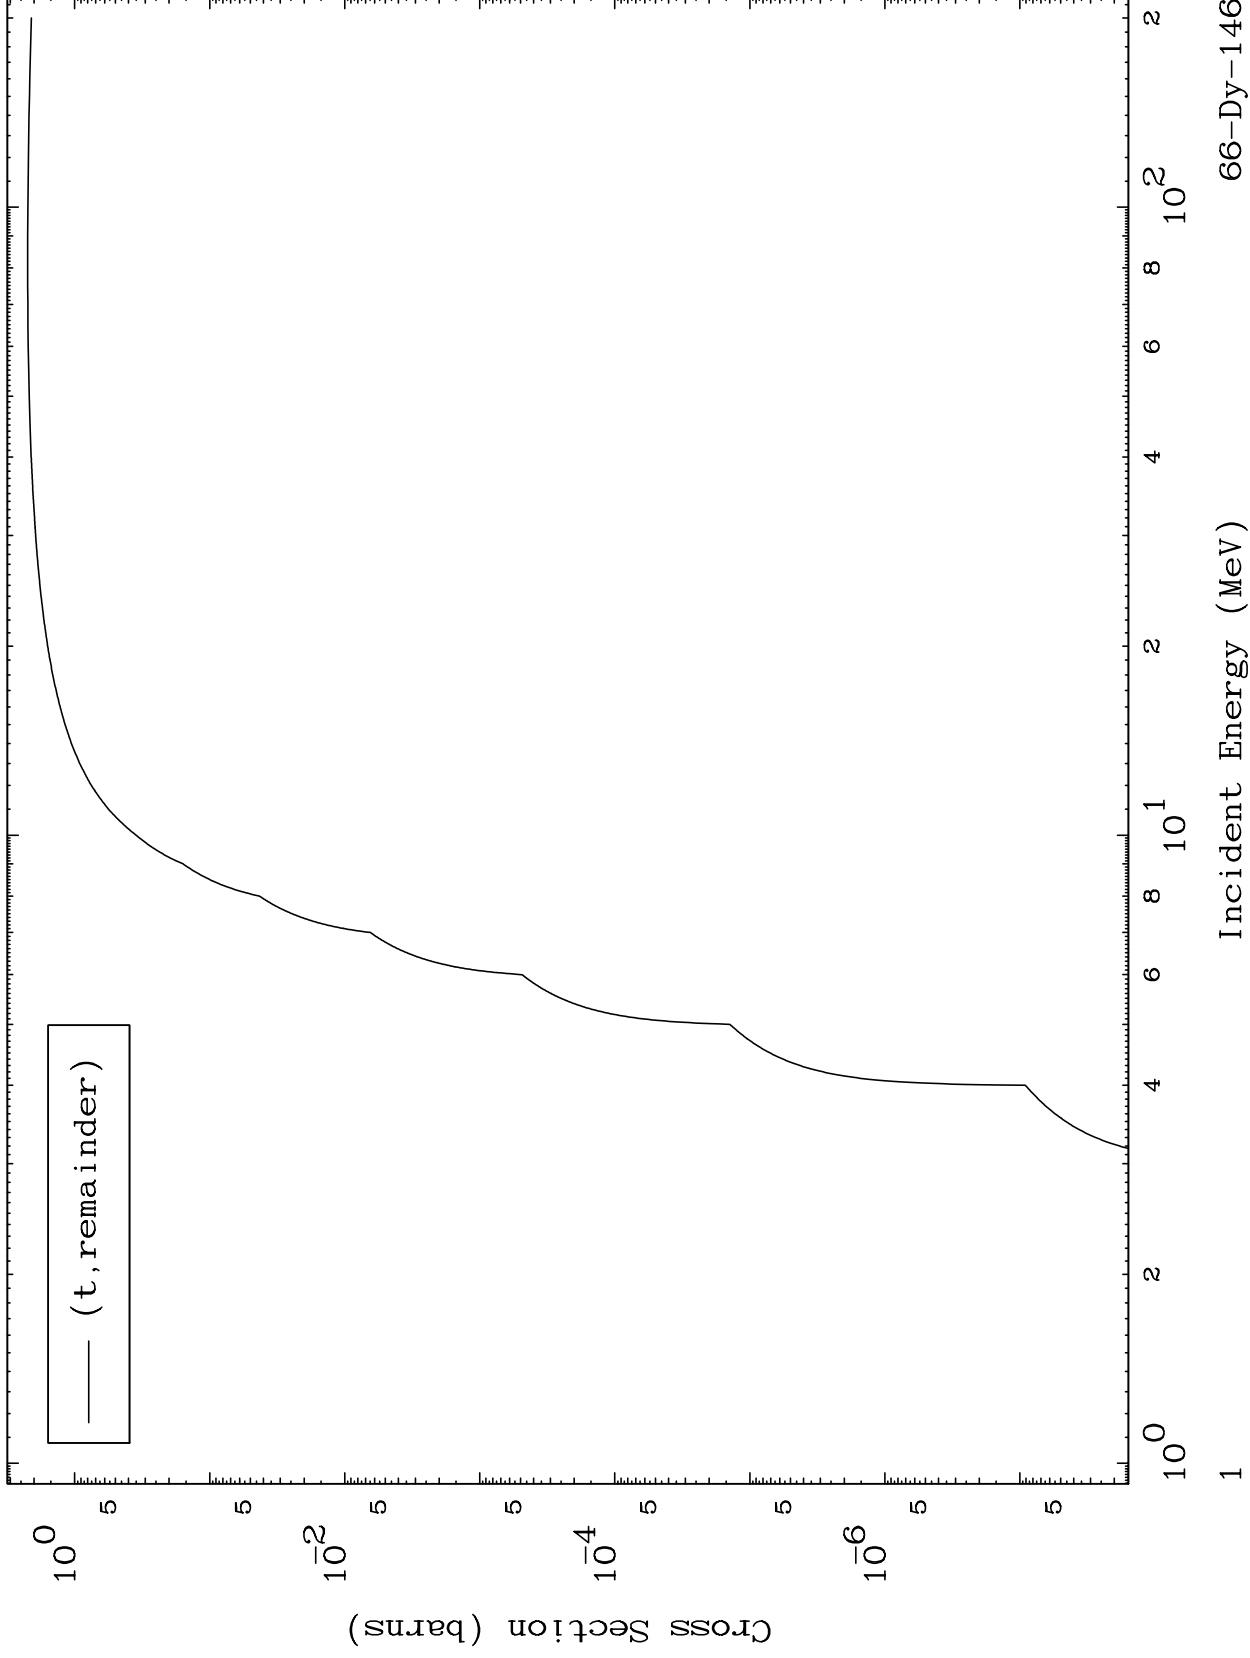

Press Mouse Button to Start

MAT 6595

Triton Major  
0 Kelvin Cross Sections

66-Dy-146

Incident Energy (MeV)

66-Dy-146