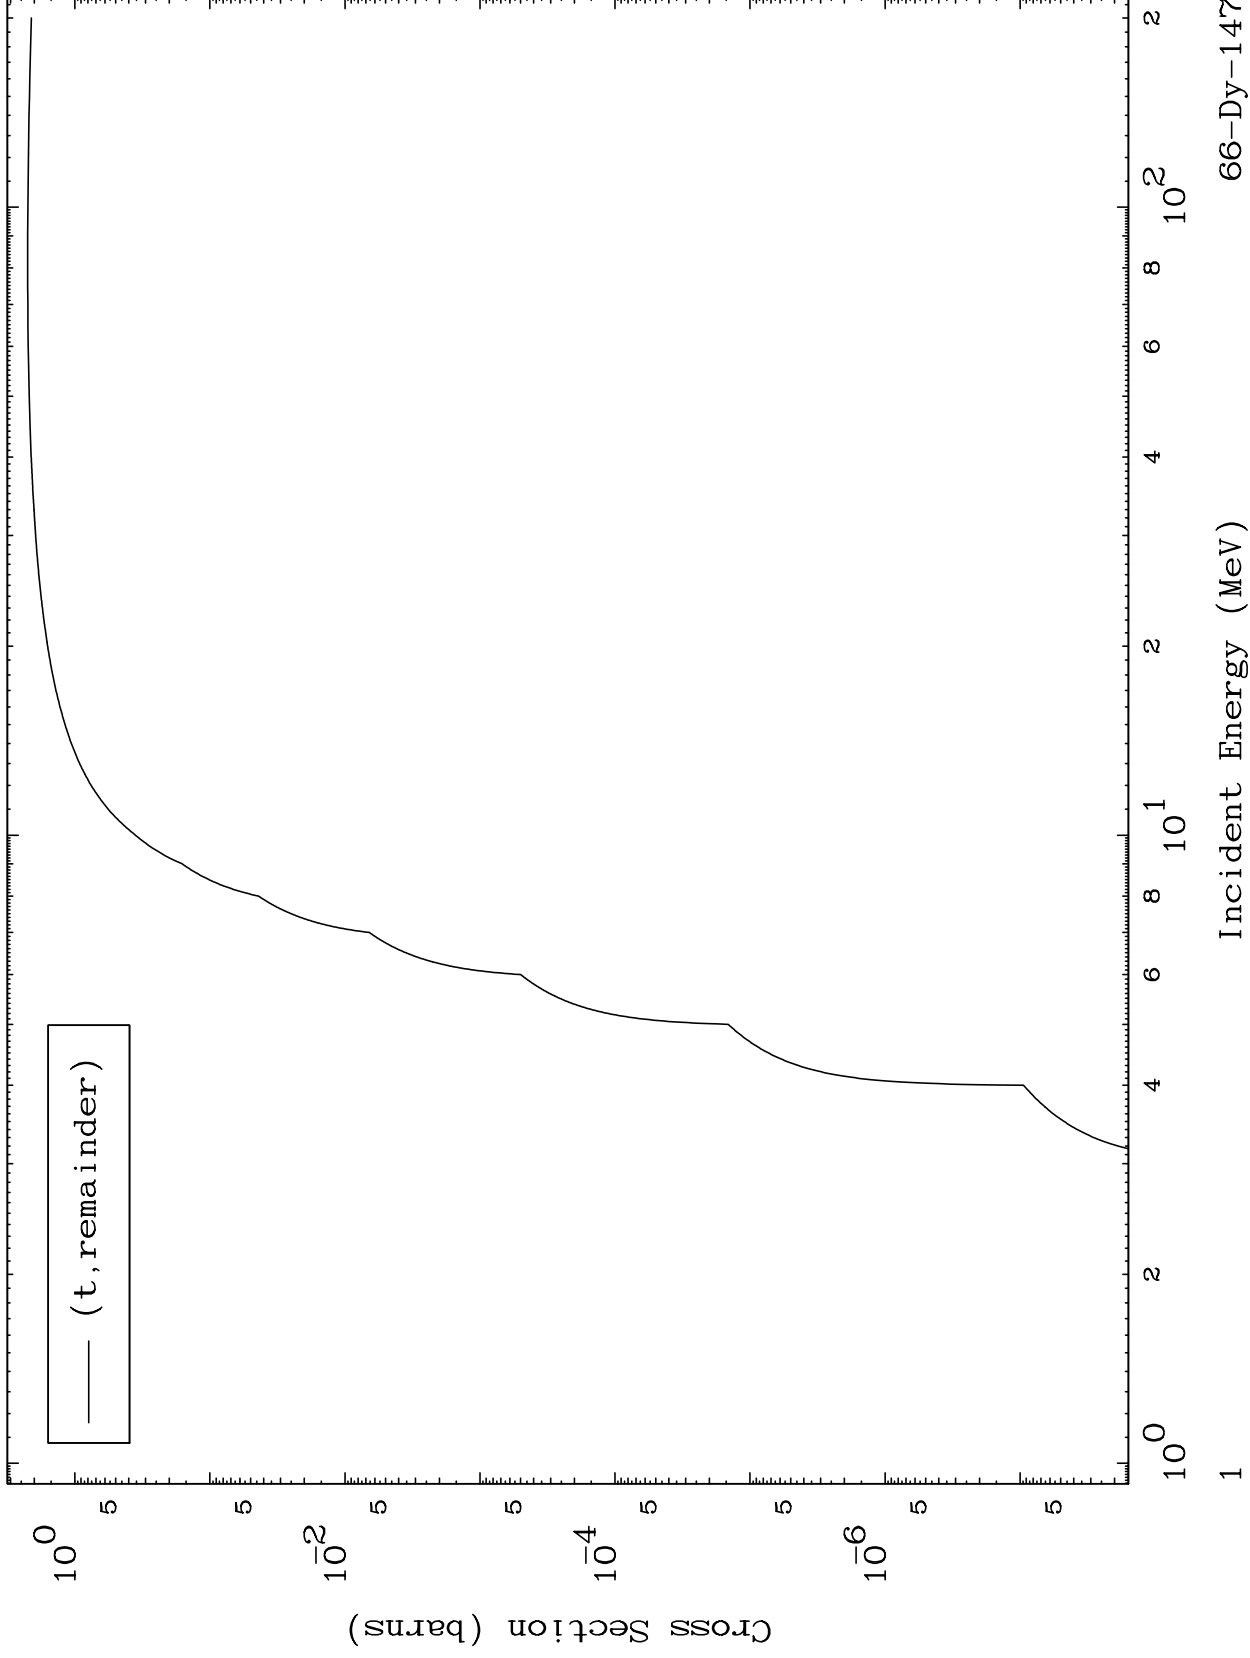

Press Mouse Button to Start

MAT 6598

Triton Major
0 Kelvin Cross Sections

66-Dy-147

Incident Energy (MeV)

66-Dy-147