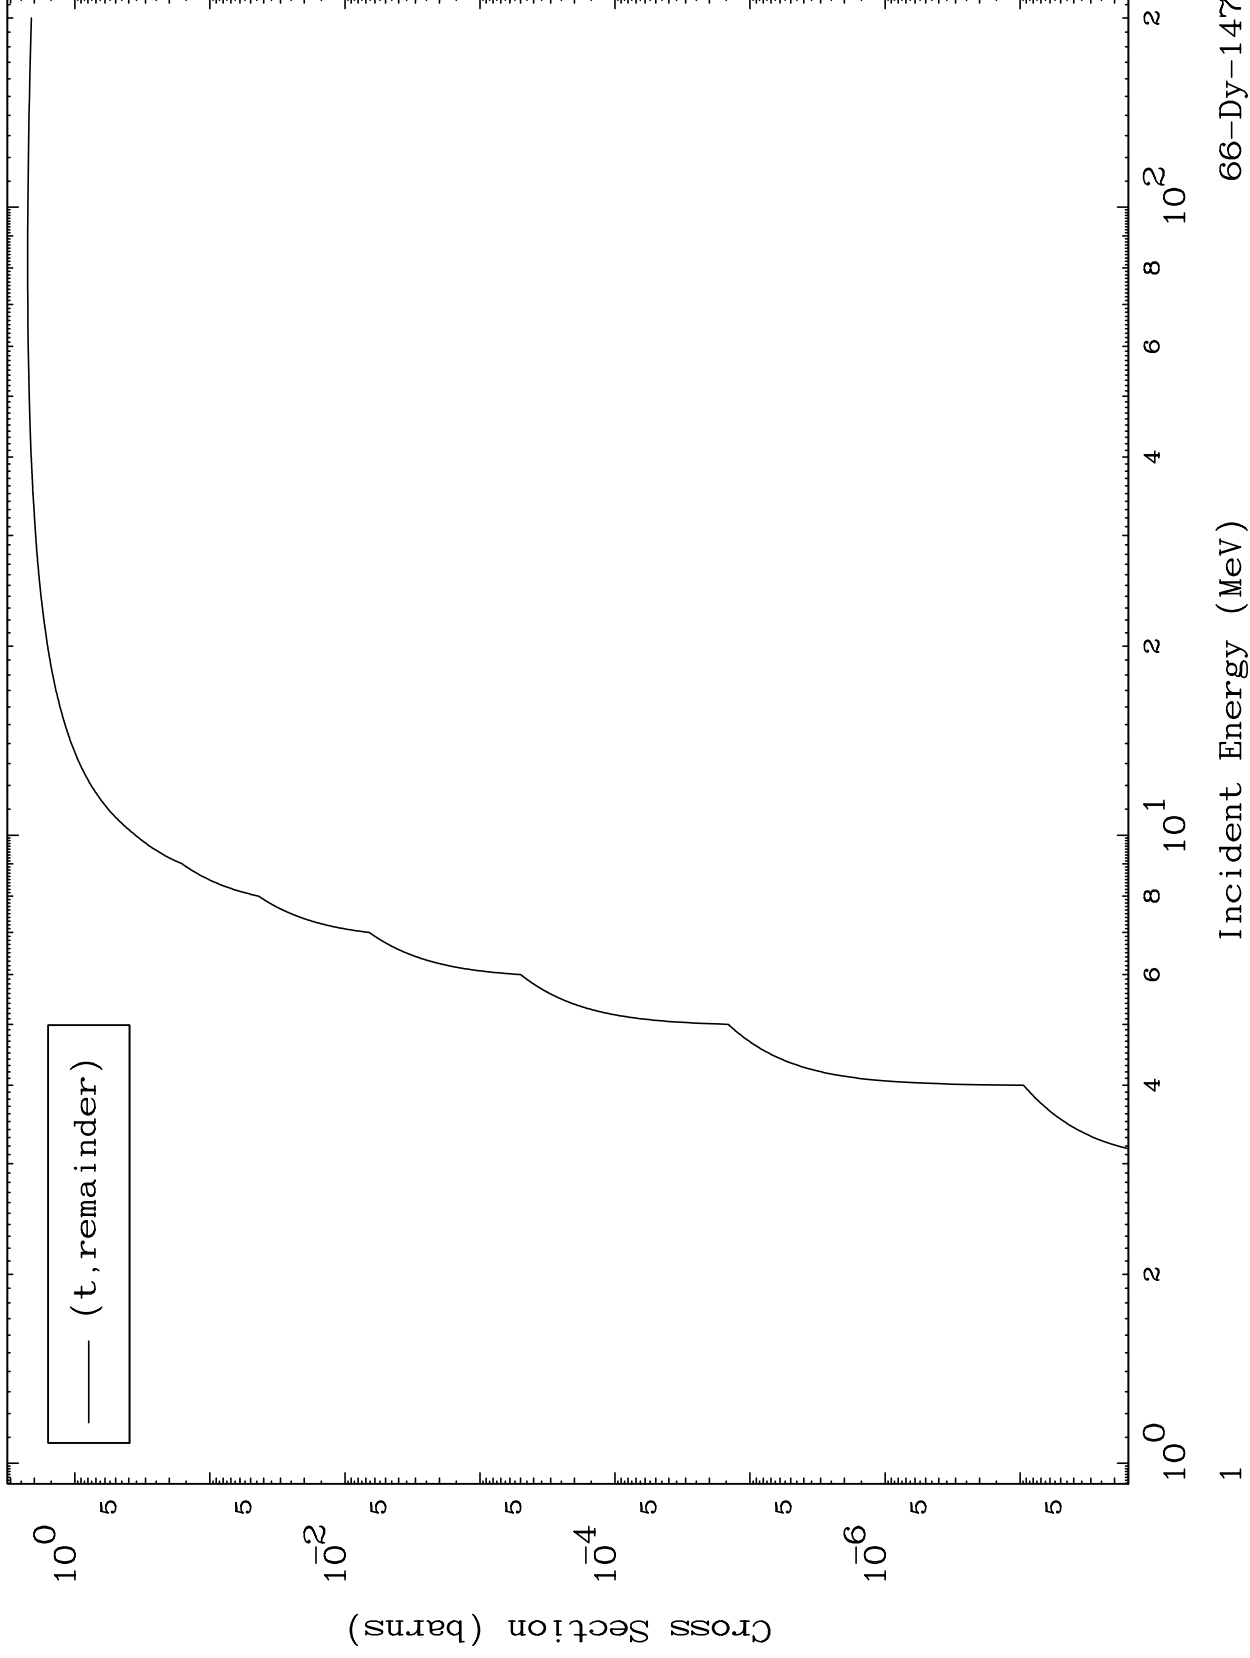

Press Mouse Button to Start

MAT 6599

Triton Major
0 Kelvin Cross Sections

66-Dy-147

Incident Energy (MeV)

66-Dy-147