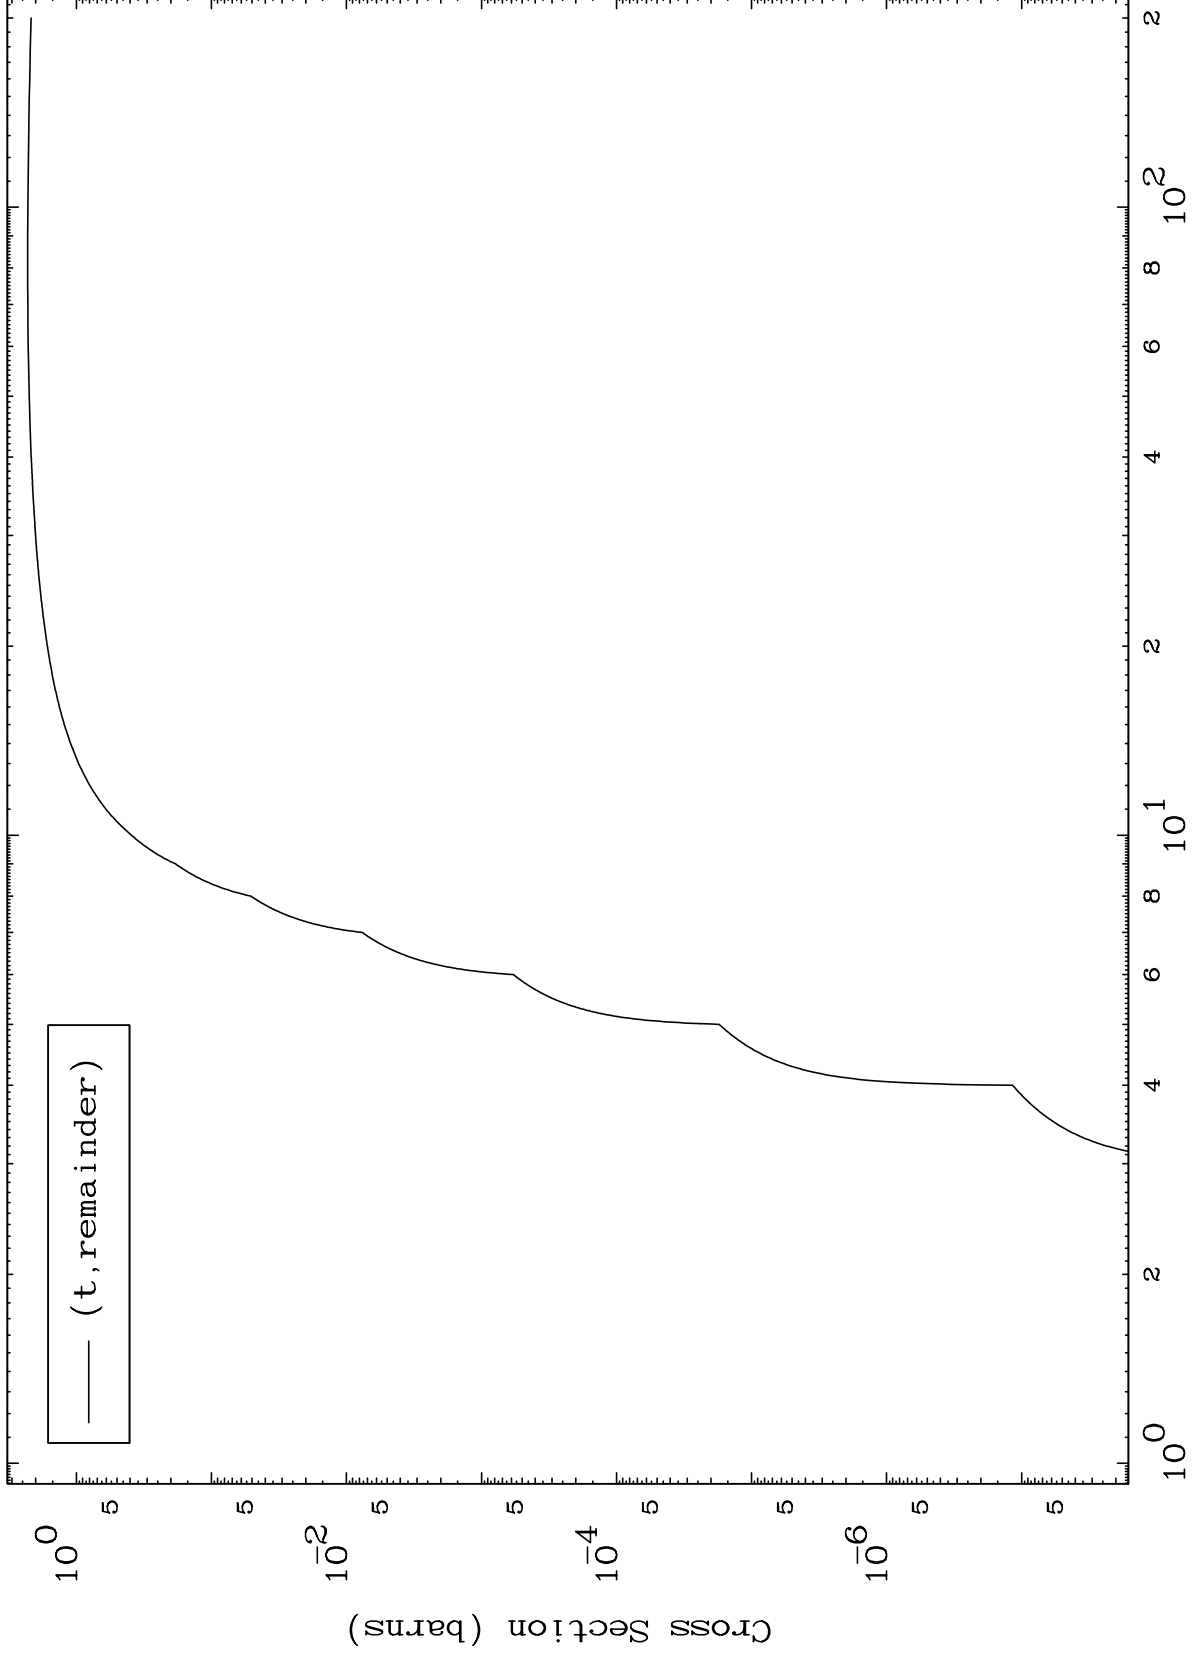

Press Mouse Button to Start

MAT 6619

Triton Major

66-Dy-154

0 Kelvin Cross Sections

Incident Energy (MeV)

66-Dy-154