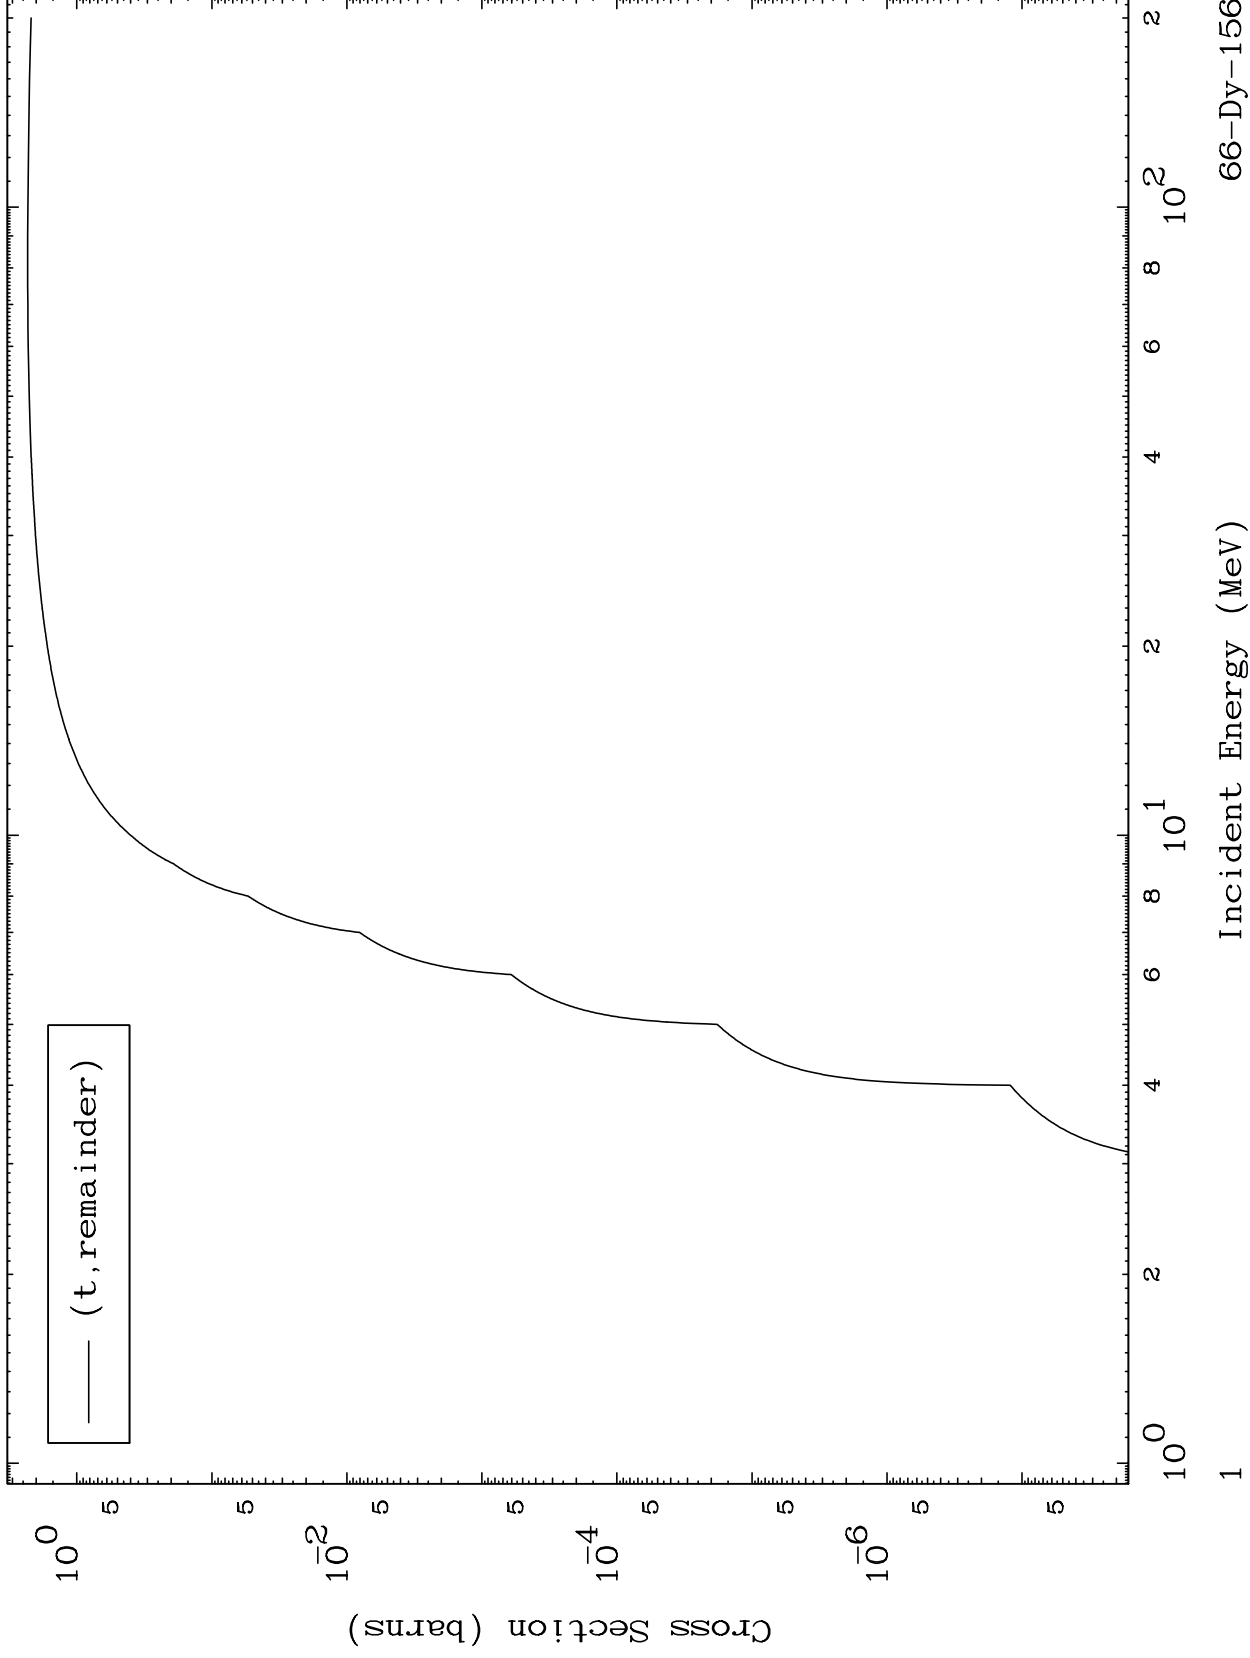

Press Mouse Button to Start

MAT 6625

Triton Major  
0 Kelvin Cross Sections

66-Dy-156

66-Dy-156

Incident Energy (MeV)