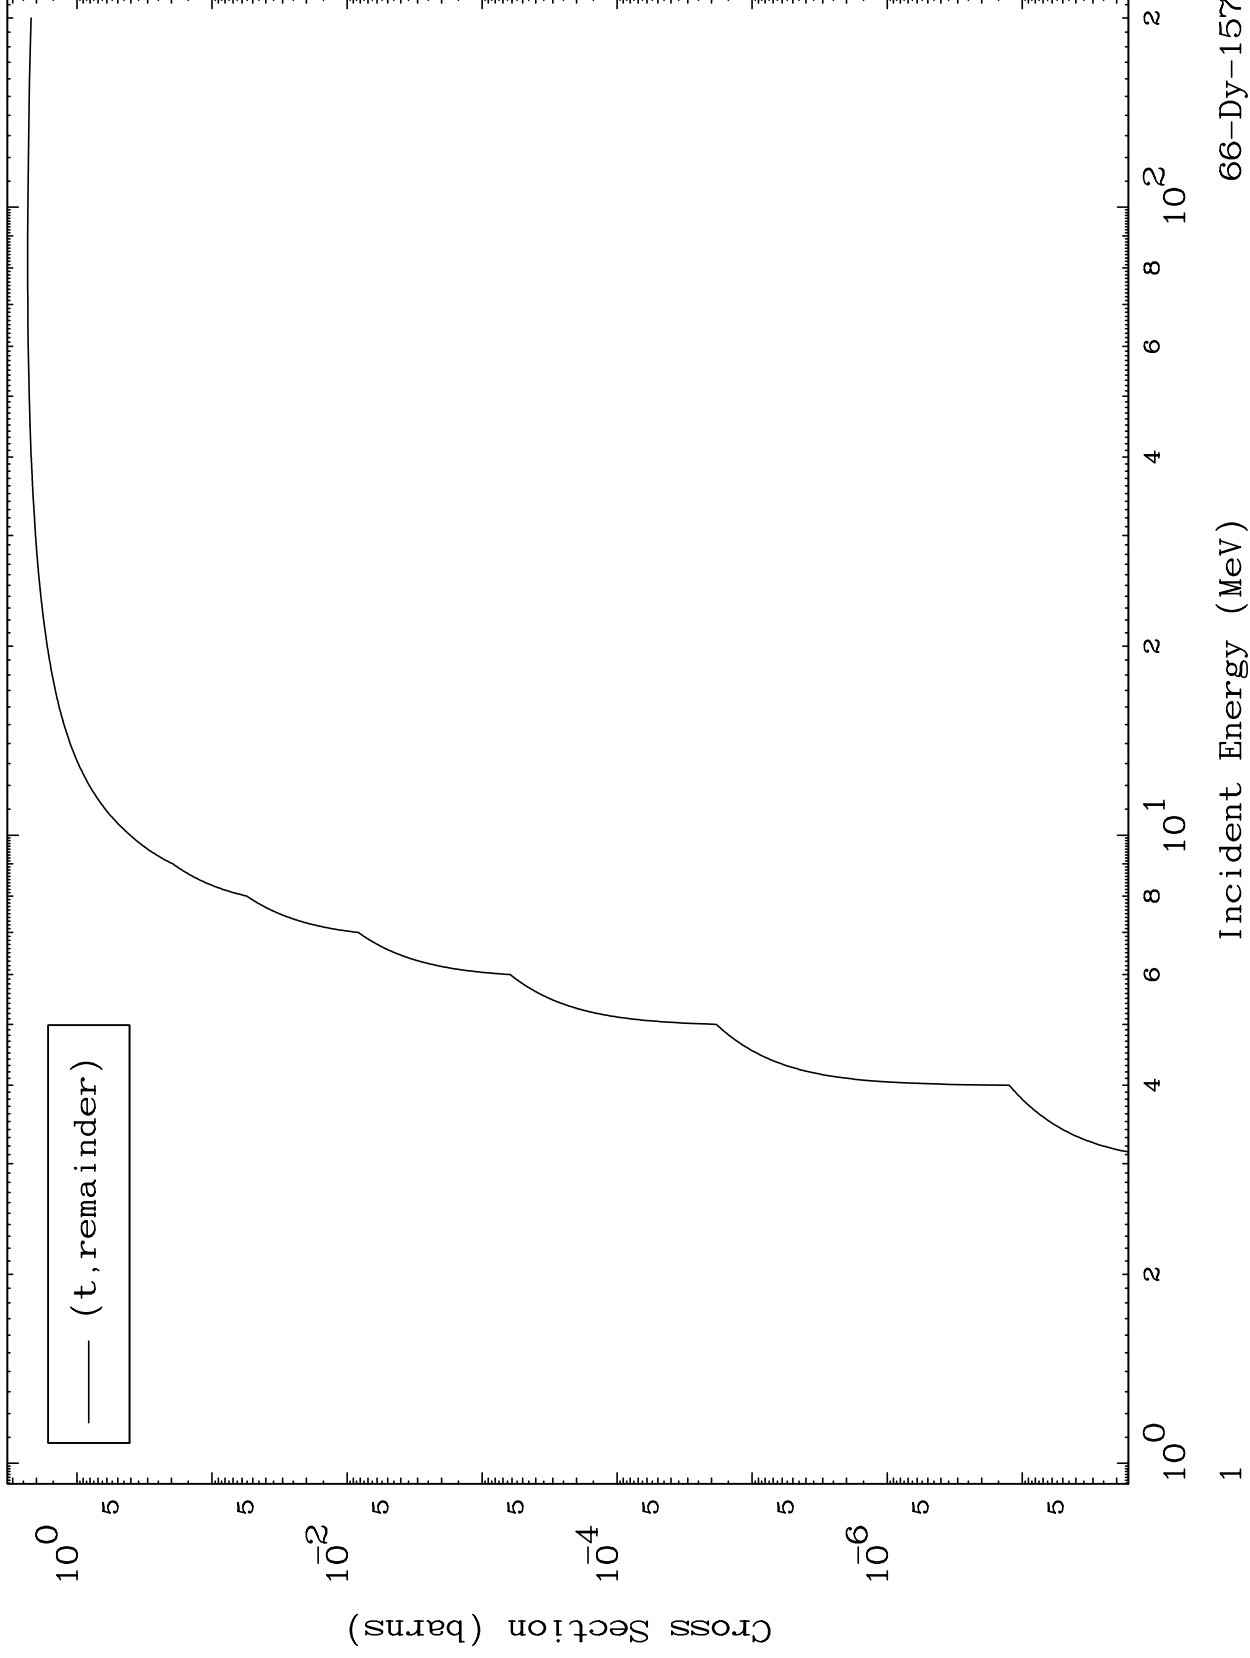

Press Mouse Button to Start

MAT 6628

Triton Major  
0 Kelvin Cross Sections

66-Dy-157

66-Dy-157

Incident Energy (MeV)