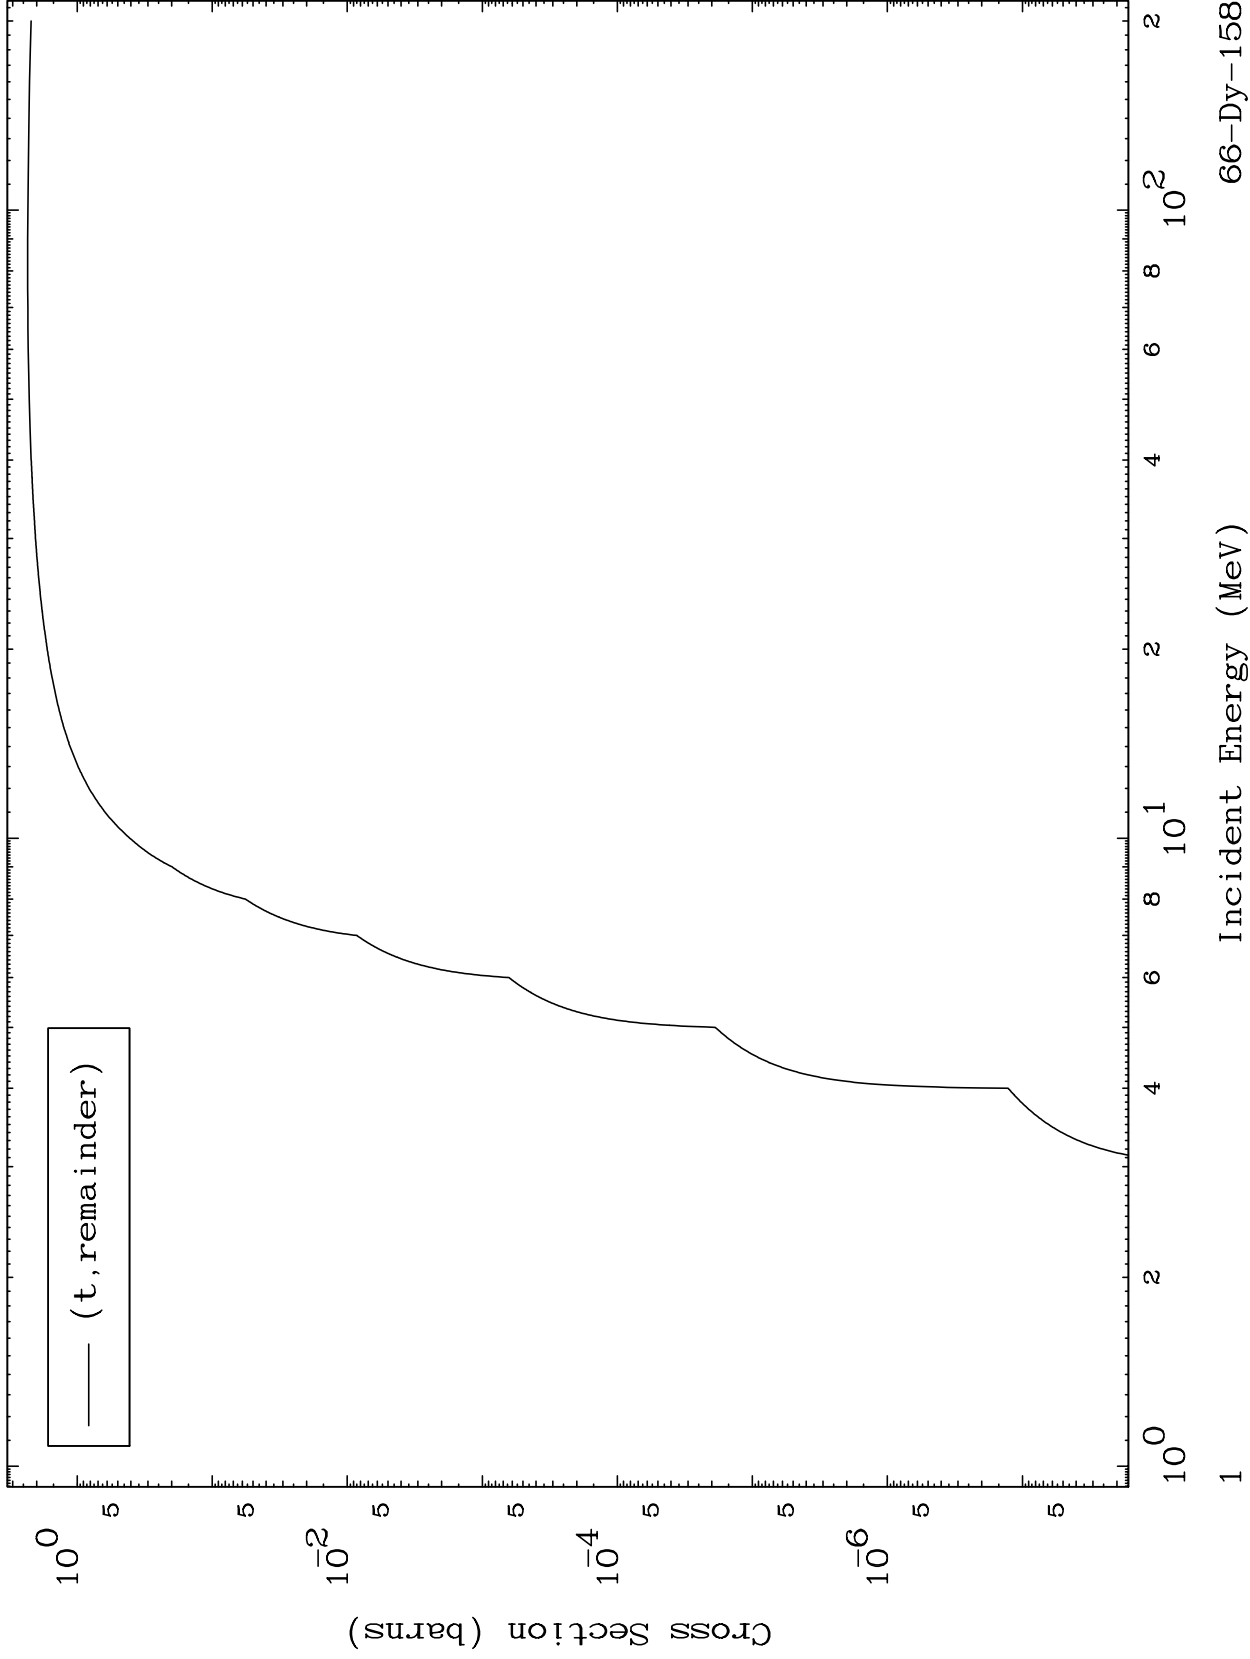

Press Mouse Button to Start

MAT 6631

Triton Major
0 Kelvin Cross Sections

66-Dy-158

66-Dy-158