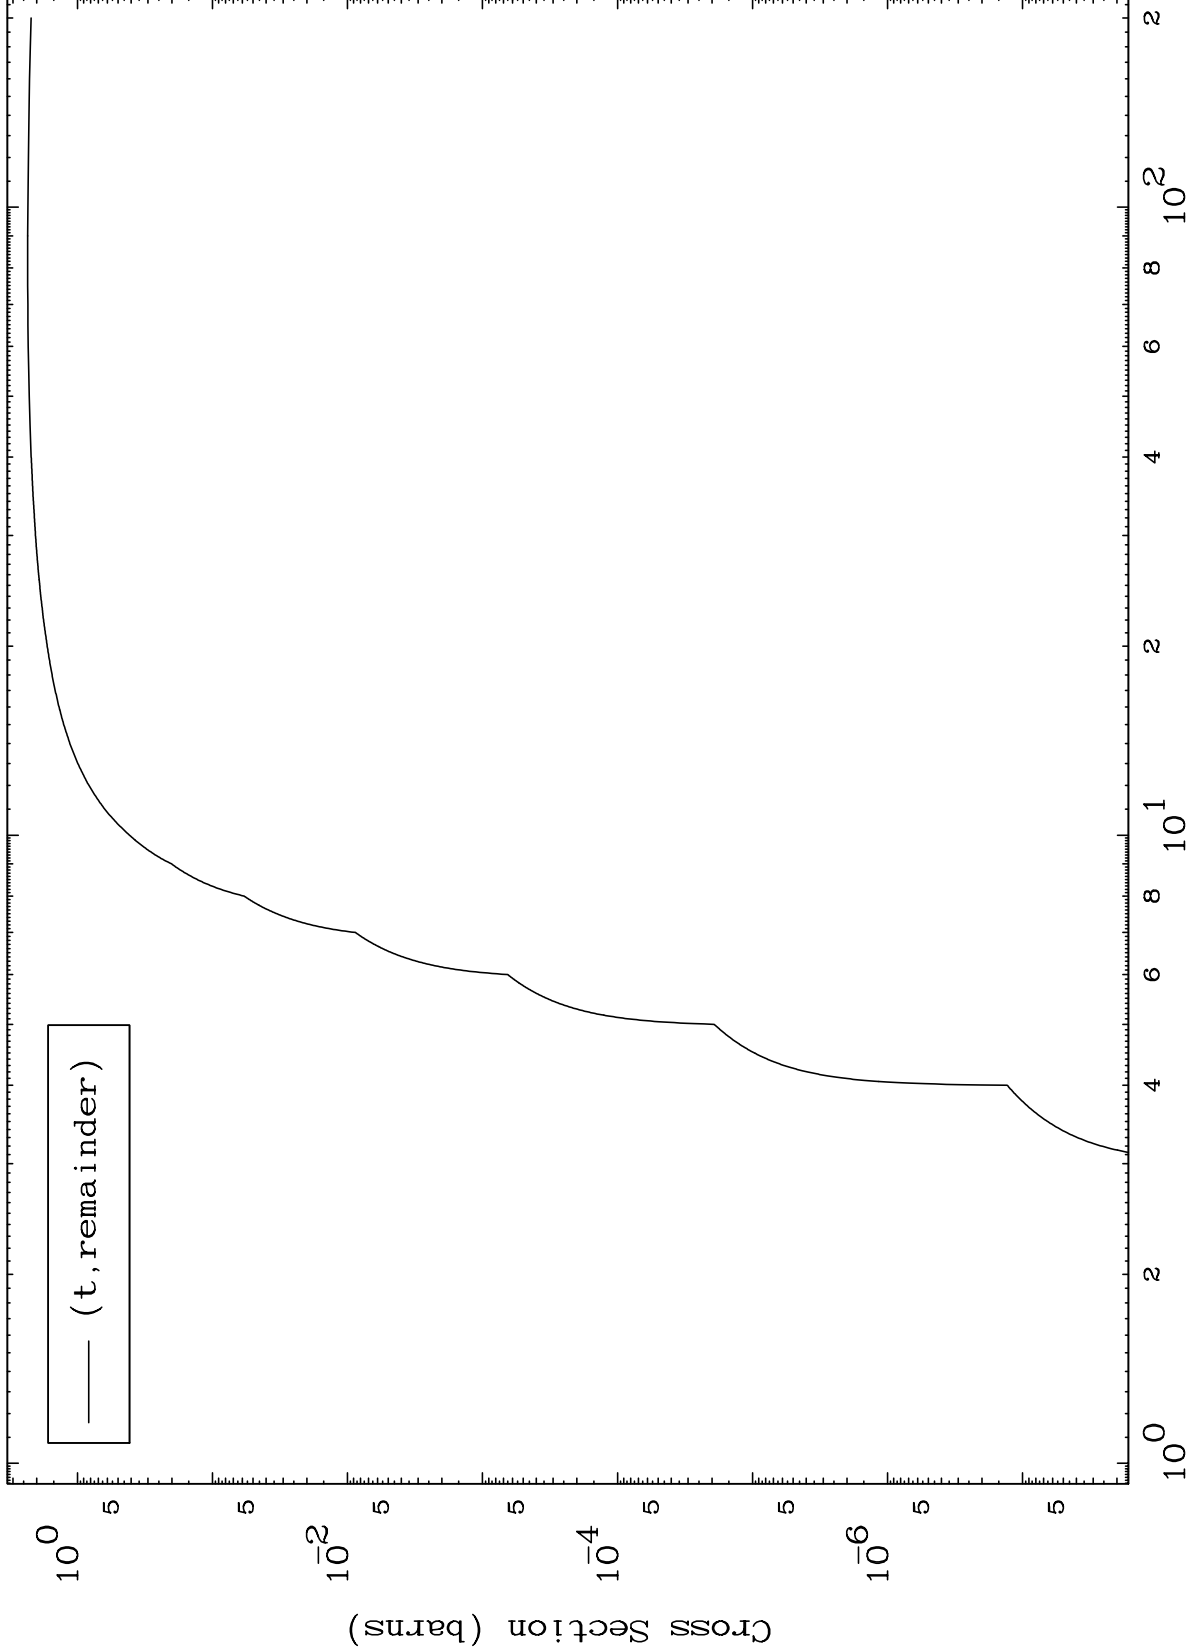

Press Mouse Button to Start

MAT 6634

Triton Major

66-Dy-159

0 Kelvin Cross Sections

Incident Energy (MeV)

66-Dy-159