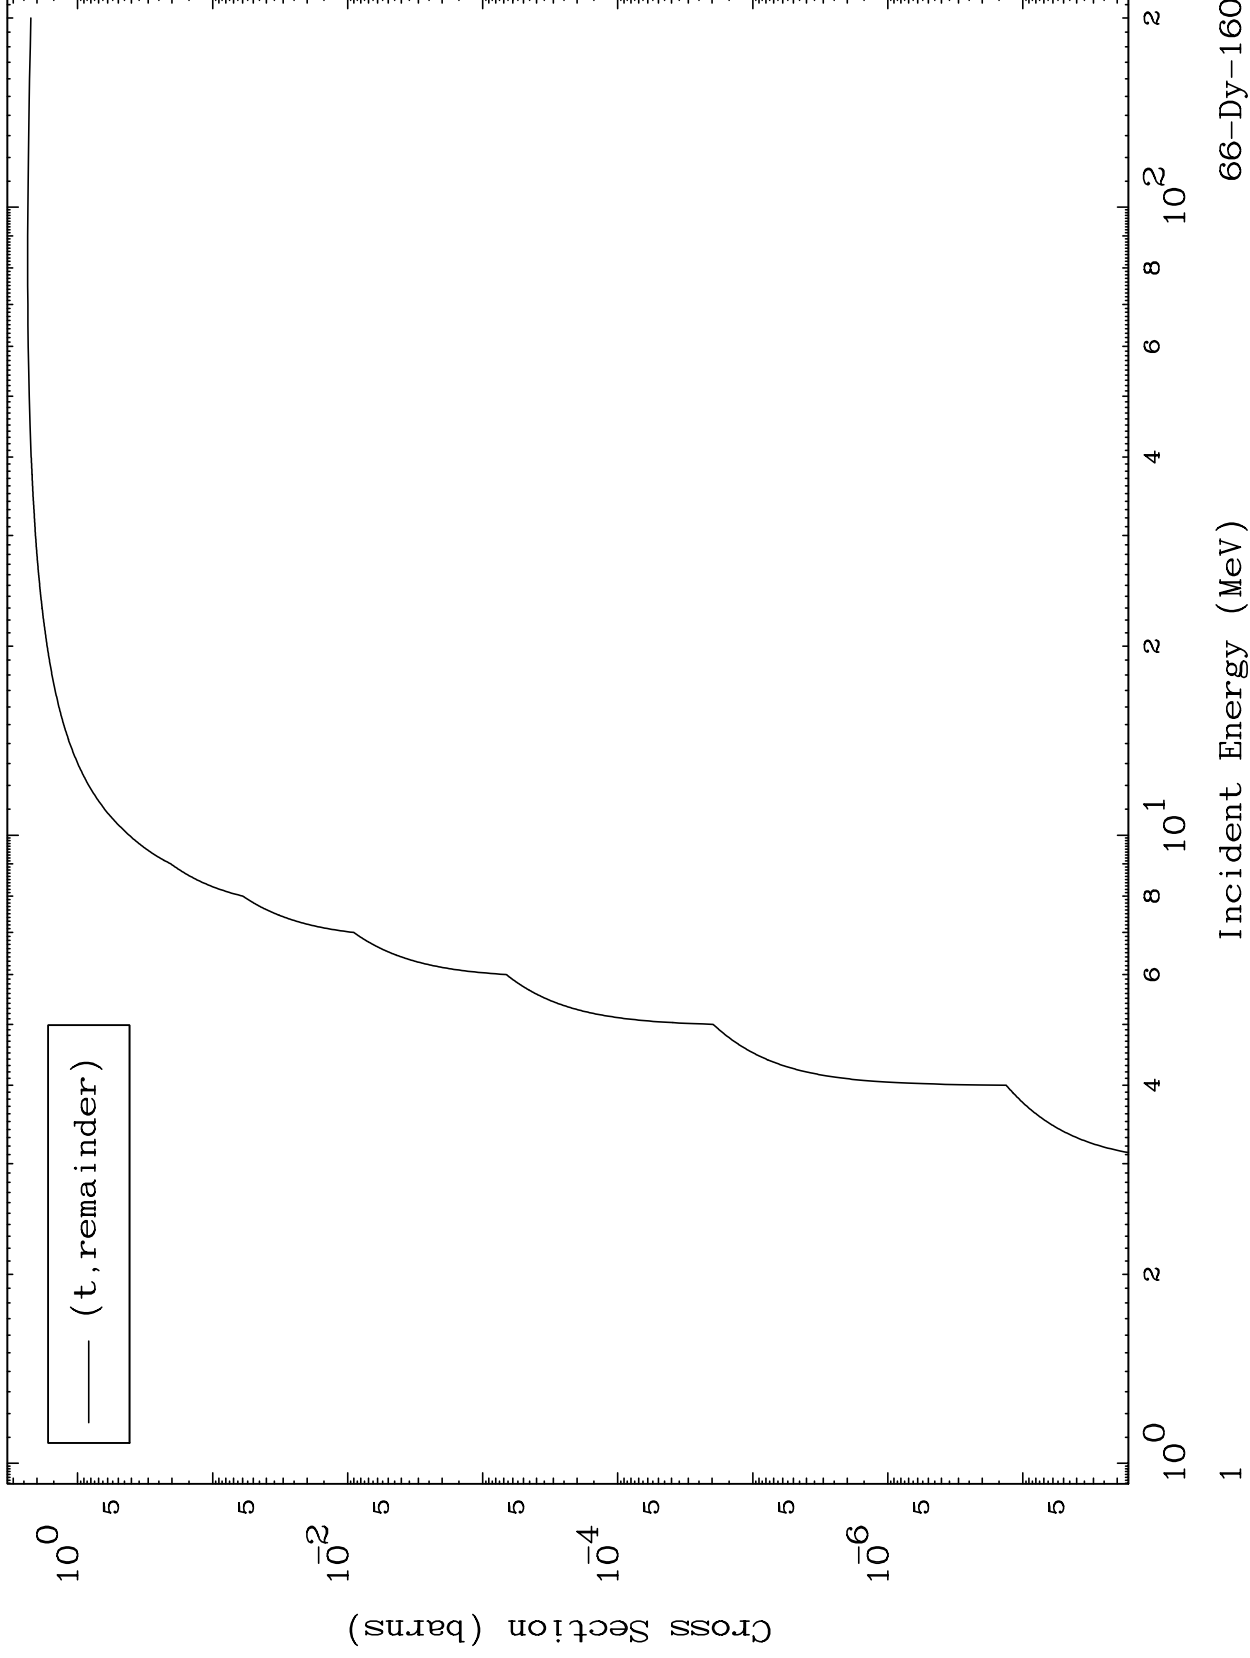

Press Mouse Button to Start

MAT 6637

Triton Major
0 Kelvin Cross Sections

66-Dy-160

66-Dy-160

Incident Energy (MeV)