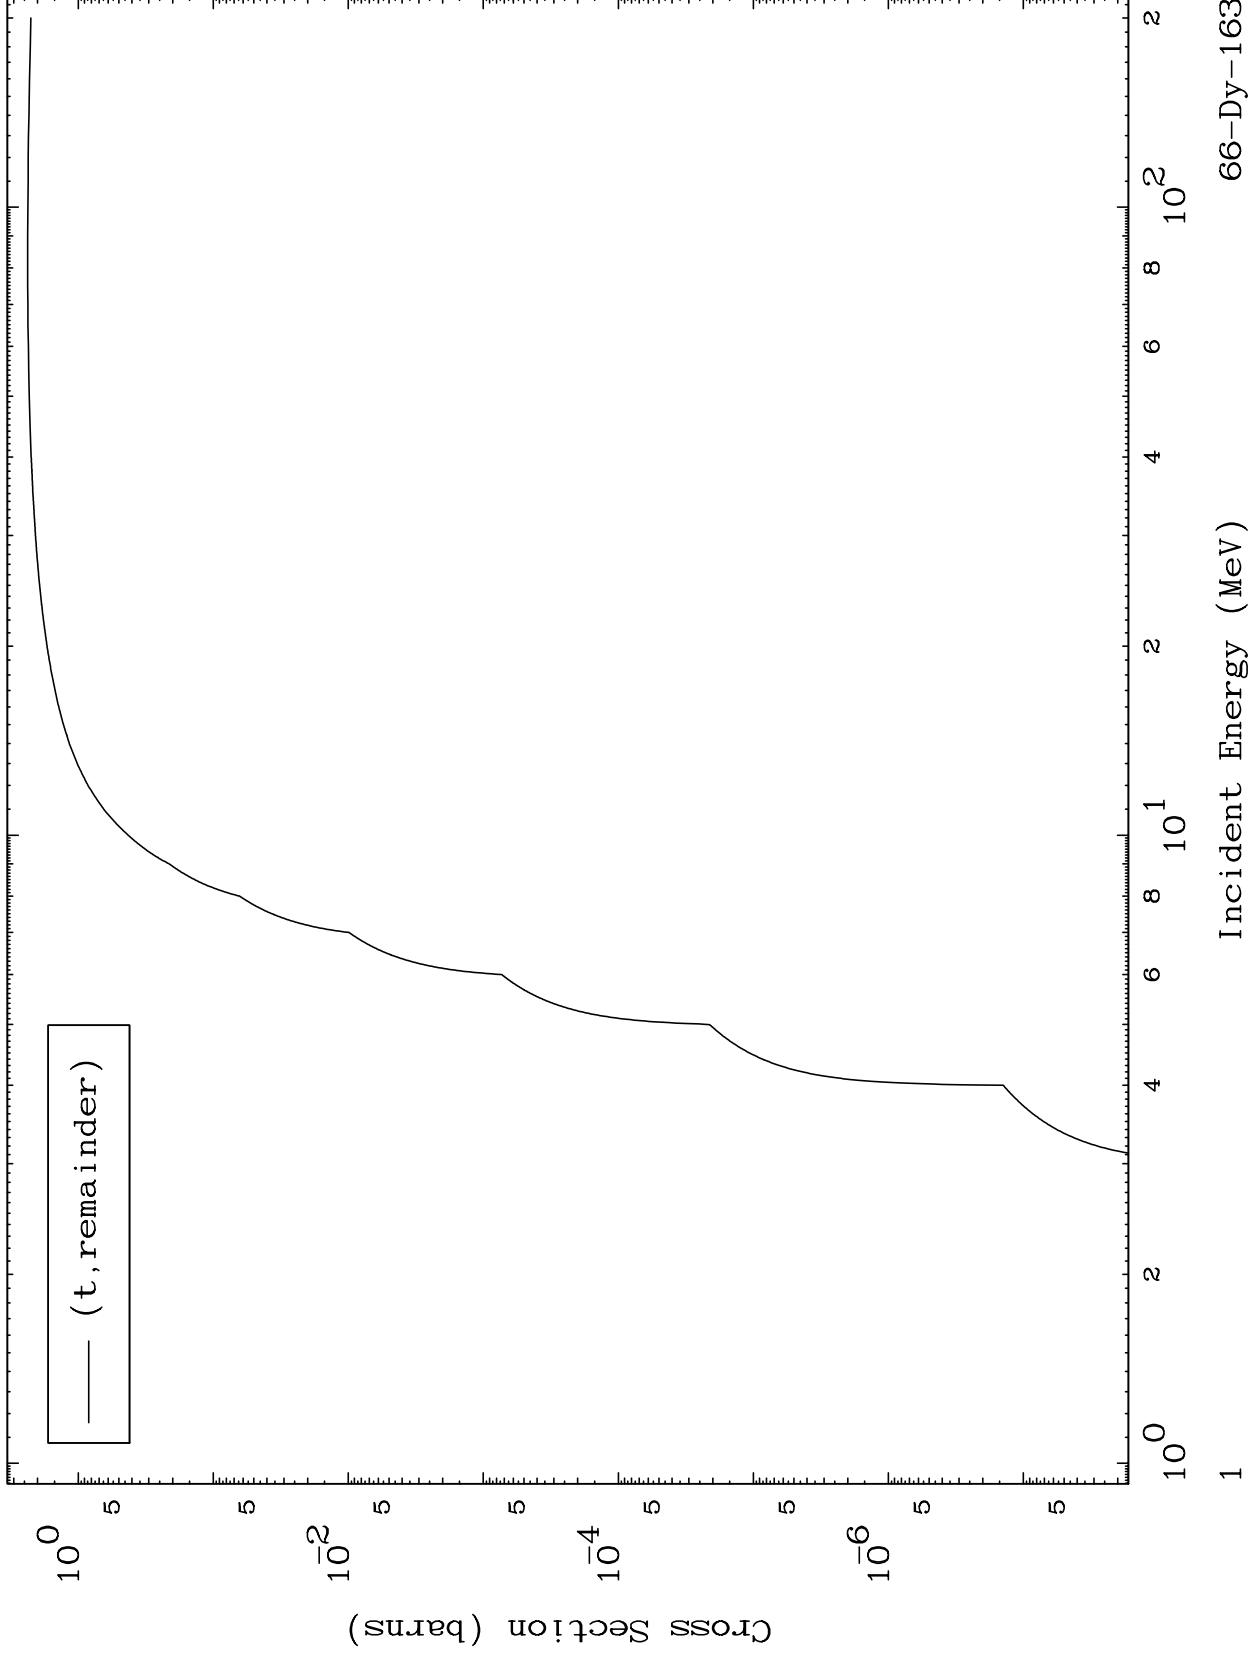

Press Mouse Button to Start

MAT 6646

Triton Major
0 Kelvin Cross Sections

66-Dy-163

66-Dy-163

Incident Energy (MeV)