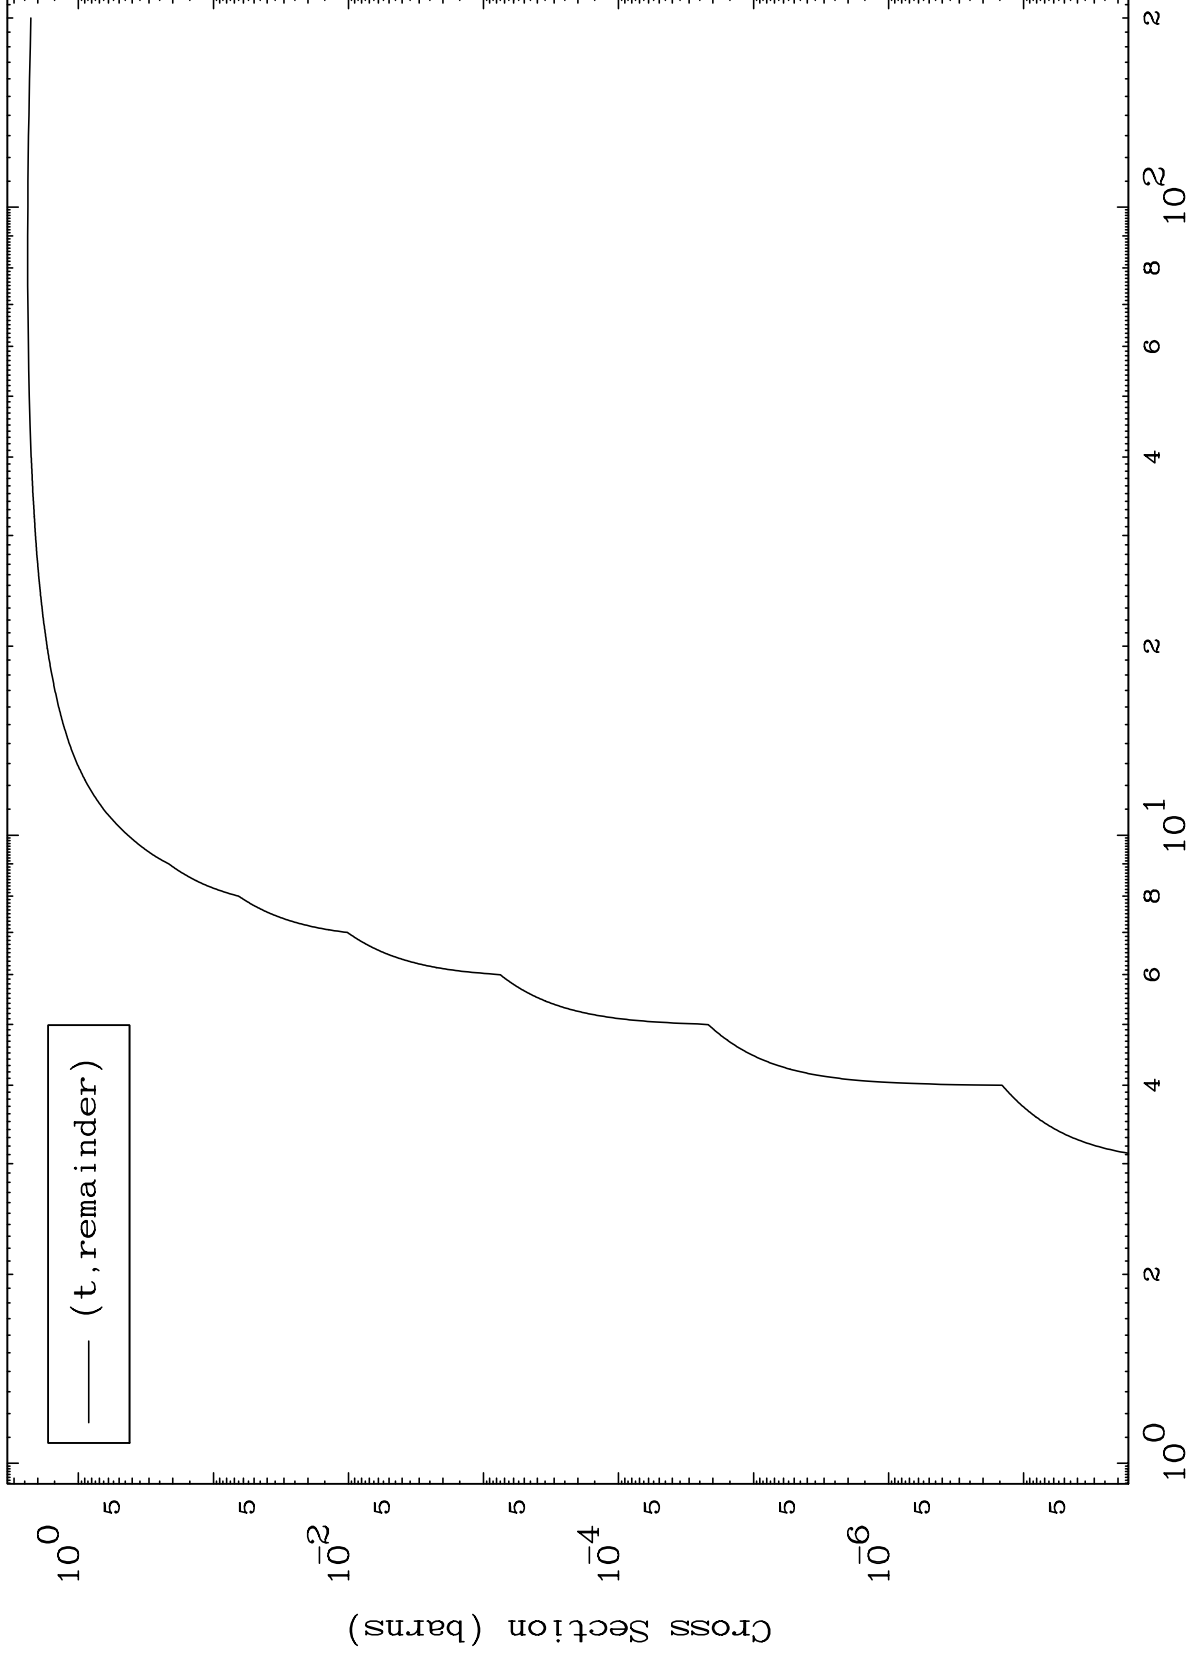

Press Mouse Button to Start

MAT 6649

Triton Major
0 Kelvin Cross Sections

66-Dy-164

Incident Energy (MeV)

66-Dy-164