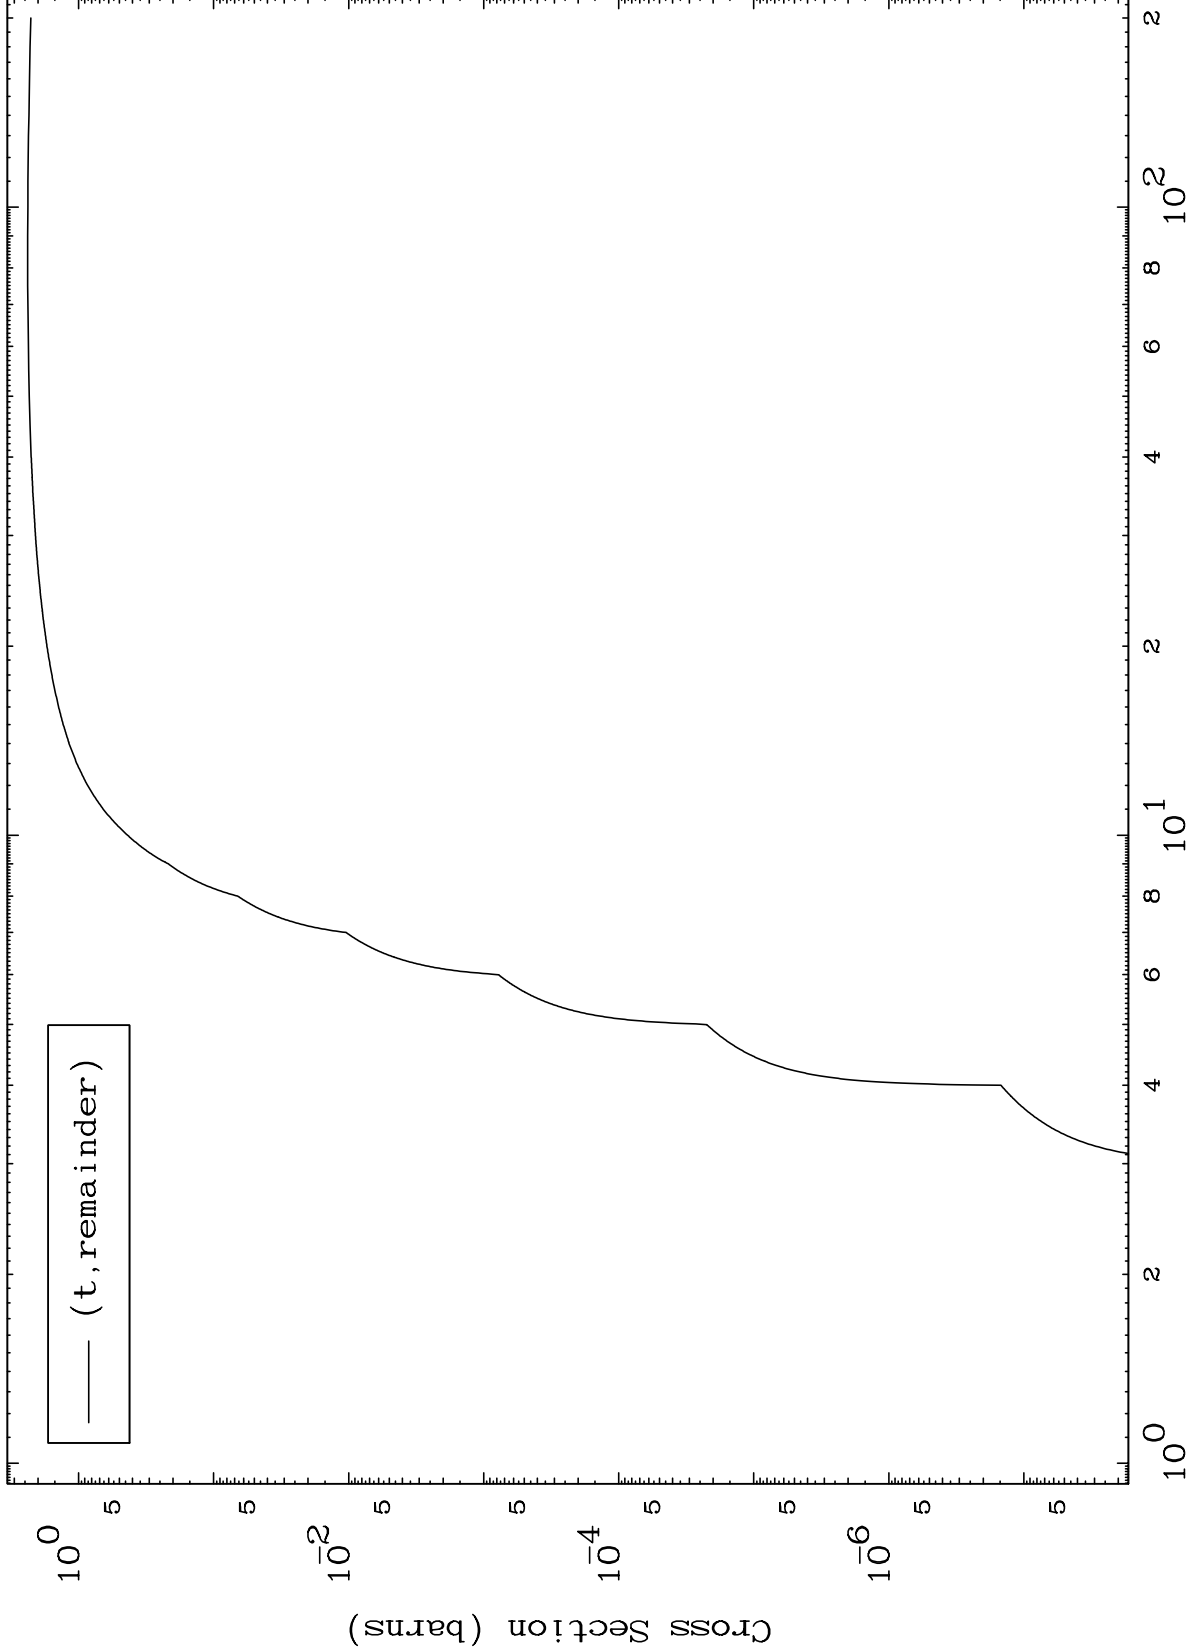

Press Mouse Button to Start

MAT 6652

Triton Major

66-Dy-165

0 Kelvin Cross Sections

Incident Energy (MeV)

66-Dy-165